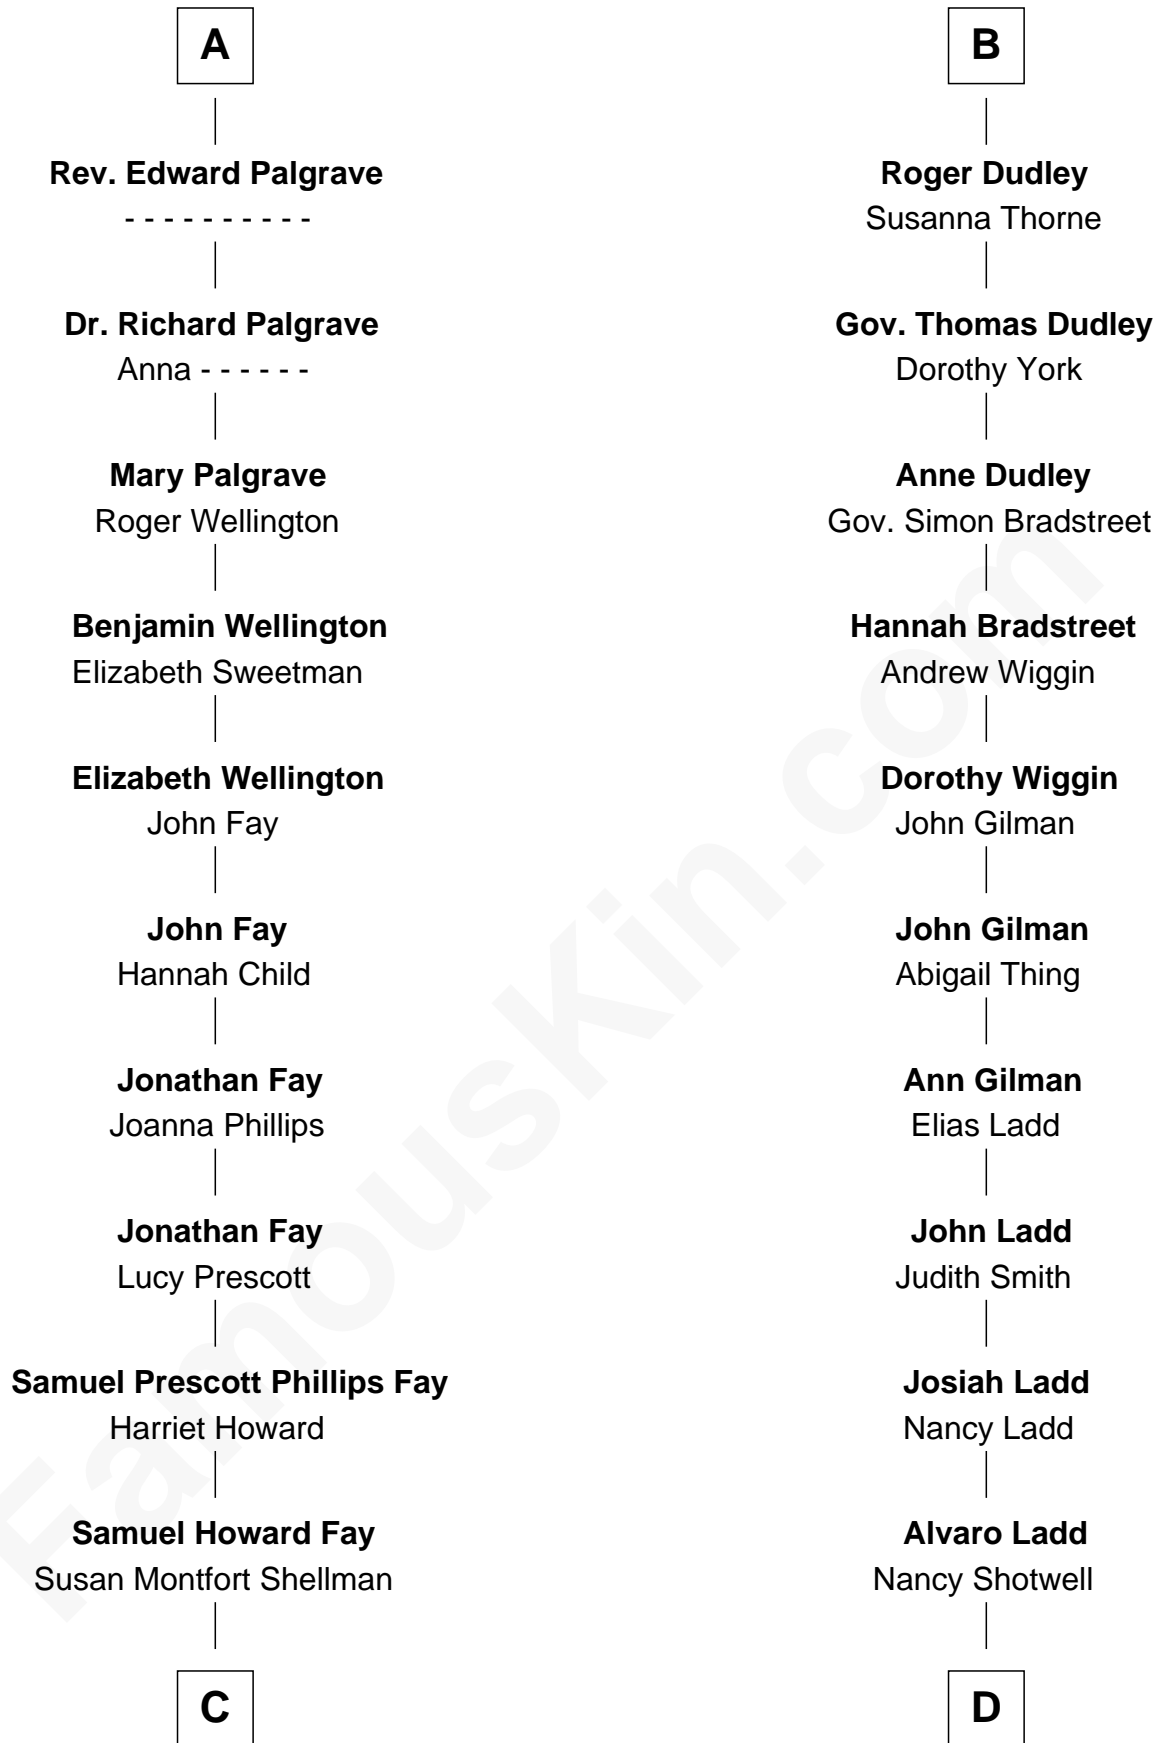

**FamousKin.com**  
**Relationship Chart of**  
**George H. W. Bush**  
*41st U.S. President*

19th cousin 1 time removed of

**Alan Ladd**  
*Movie Actor*

**C**

**Harriet Eleanor Fay**  
Rev. James Smith Bush

**Samuel Prescott Bush**  
Flora Sheldon

**Prescott Sheldon Bush**  
Dorothy Wear Walker

**George H. W. Bush**  
*41st U.S. President*

**D**

**Oscar F. Ladd**  
Julia Henrietta Meigs

**Alan Harwood Ladd**  
Selina Raleigh