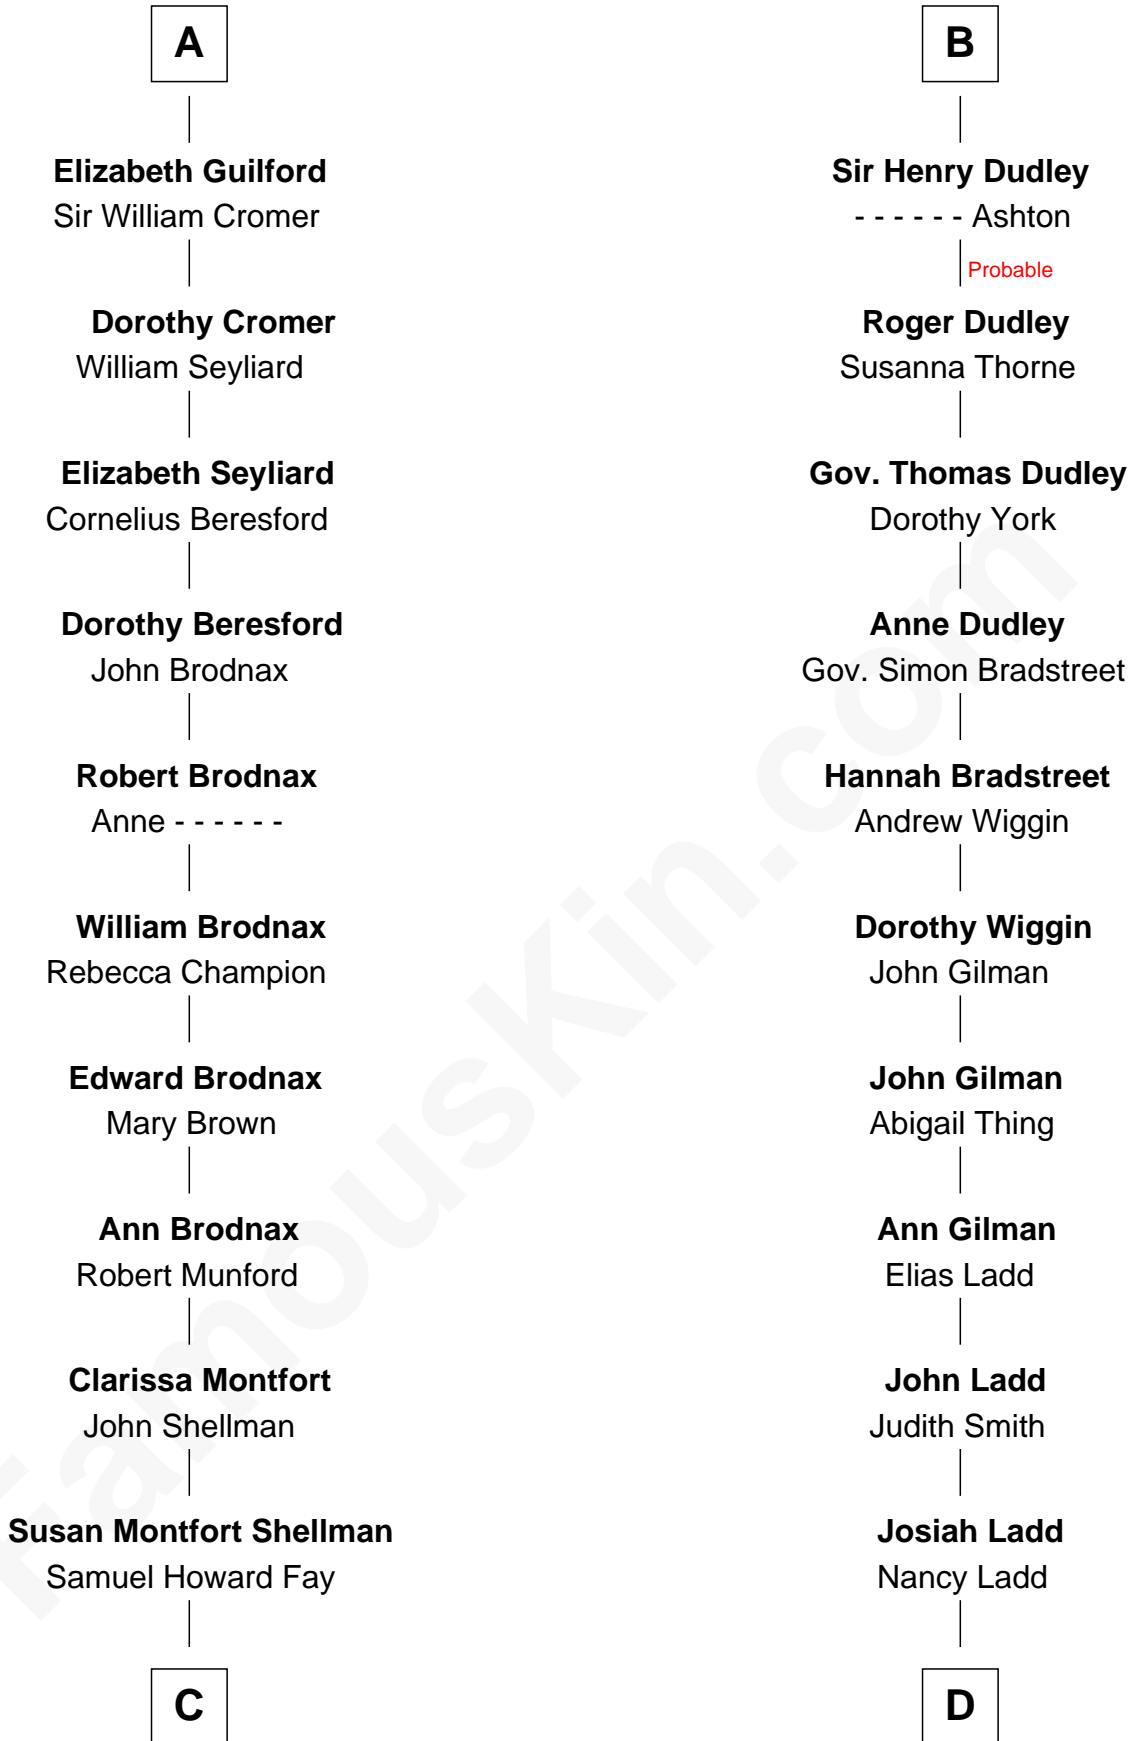

FamousKin.com Relationship Chart of

George H. W. Bush

41st U.S. President

20th cousin of

Alan Ladd

Movie Actor

Sir Robert de Holland

Maude la Zouche

C

Harriet Eleanor Fay
Rev. James Smith Bush

Samuel Prescott Bush
Flora Sheldon

Prescott Sheldon Bush
Dorothy Wear Walker

George H. W. Bush
41st U.S. President

D

Alvaro Ladd
Nancy Shotwell

Oscar F. Ladd
Julia Henrietta Meigs