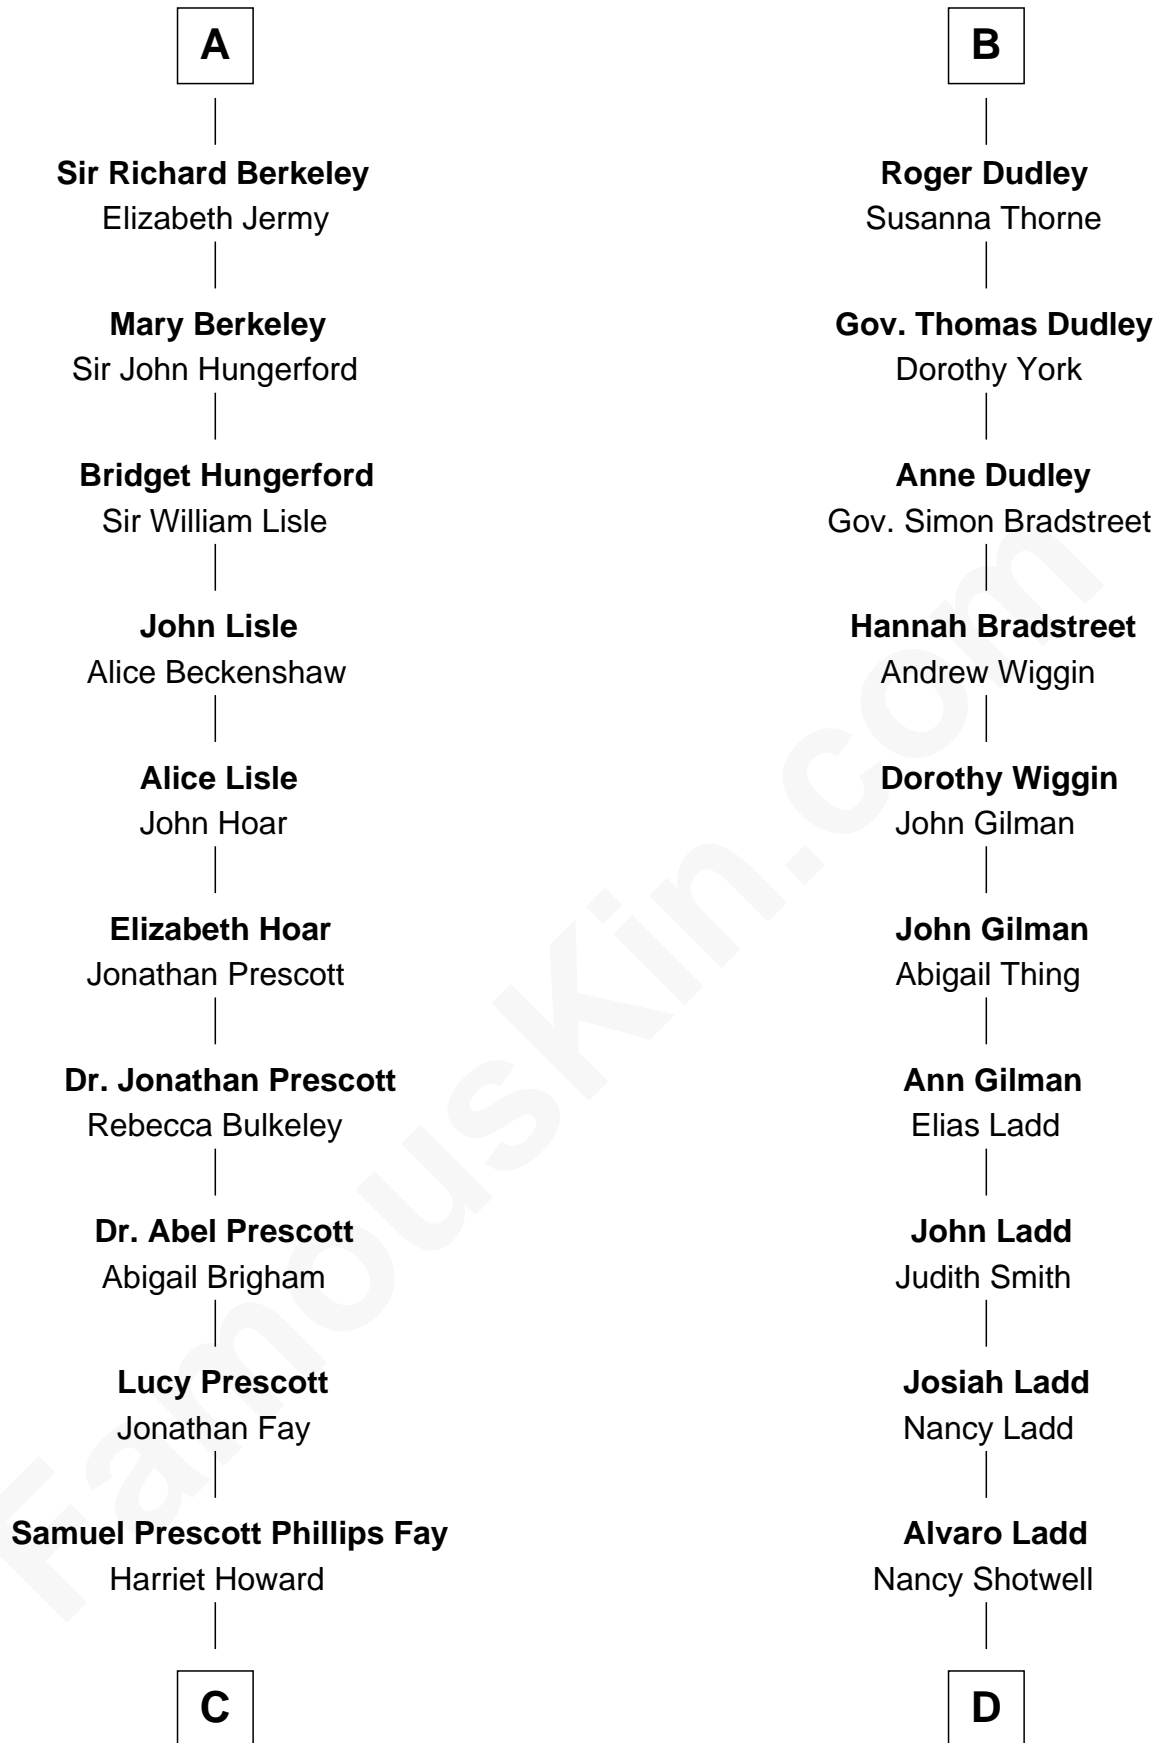

FamousKin.com
Relationship Chart of
George H. W. Bush
41st U.S. President

19th cousin 2 times removed of

Alan Ladd
Movie Actor

Sir Maurice de Berkeley
 Eve la Zouche

Maurice de Berkeley
 Margaret - - - - -

Thomas Berkeley
 Catherine Botetourte

Maurice Berkeley
 Johanna Denham

Maurice Berkeley
 Ellen Montfort

Sir William Berkeley
 Anne Stafford

Richard Berkeley
 Elizabeth Conningsby

Sir John Berkeley
 Isabel Dennis

A

Thomas de Berkeley
 Katherine de Clyvedon

Sir John Berkeley
 Elizabeth Betteshorne

Elizabeth Berkeley
 Sir John Sutton

Sir Edmund Sutton
 Joyce Tiptoft

Sir Edward Sutton
 Cecily Willoughby

Sir John Sutton
 Cecily Grey

Sir Henry Dudley
 - - - - - Ashton

Probable

B

C

Samuel Howard Fay
Susan Montfort Shellman

Harriet Eleanor Fay
Rev. James Smith Bush

Samuel Prescott Bush
Flora Sheldon

Prescott Sheldon Bush
Dorothy Wear Walker