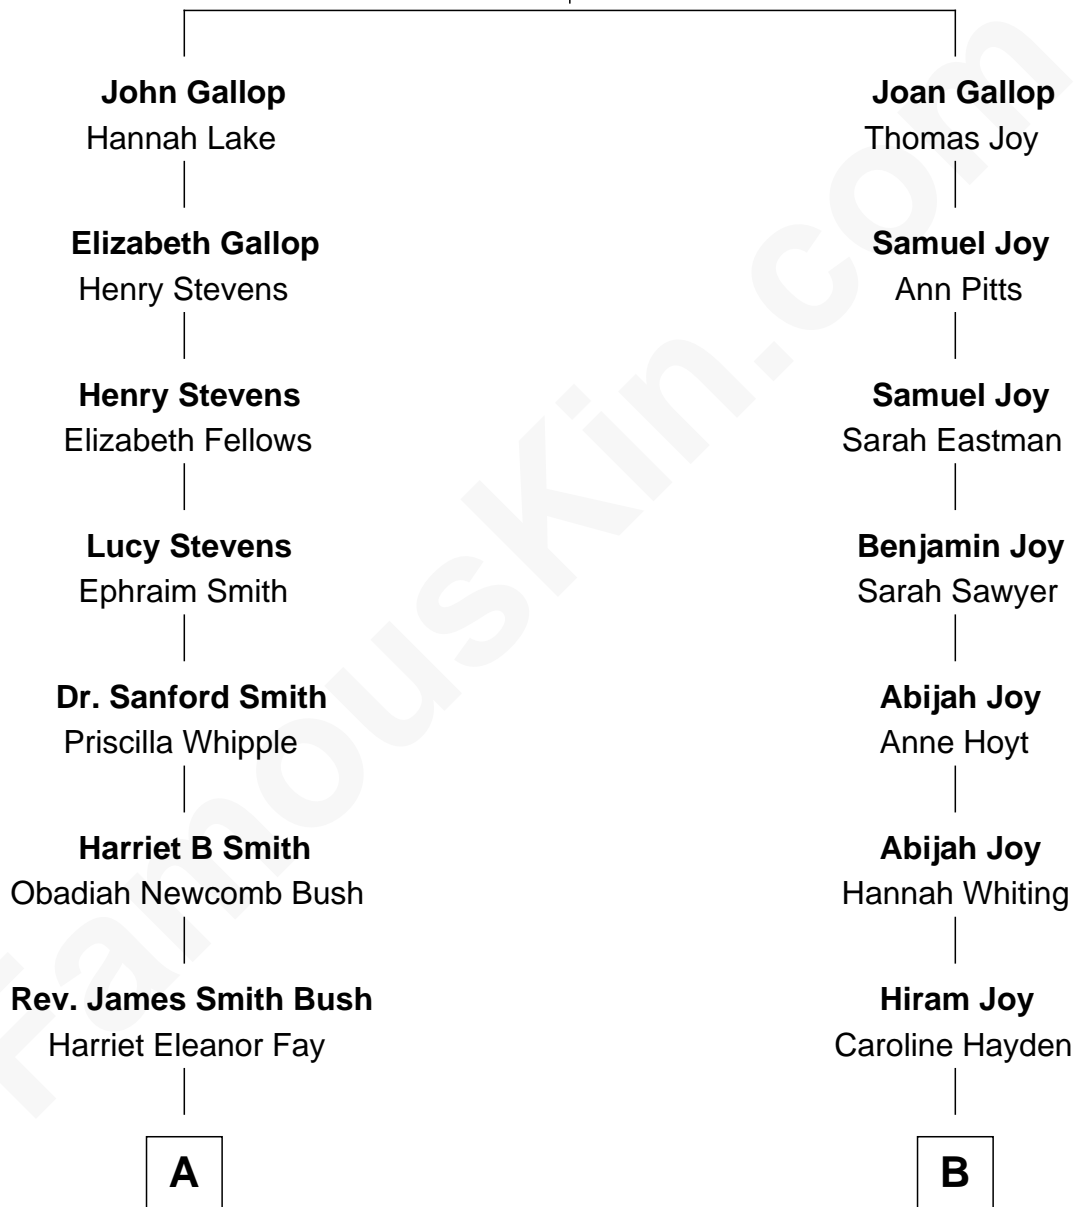

FamousKin.com
Relationship Chart of
George H. W. Bush
41st U.S. President

8th cousin 1 time removed of

Joy Morton
Founder of Morton Salt Company

John Gallop
 Christobel Brushett

A

Samuel Prescott Bush

Flora Sheldon

Prescott Sheldon Bush

Dorothy Wear Walker

George H. W. Bush

41st U.S. President

B

Caroline Joy

Julius Sterling Morton

Joy Morton