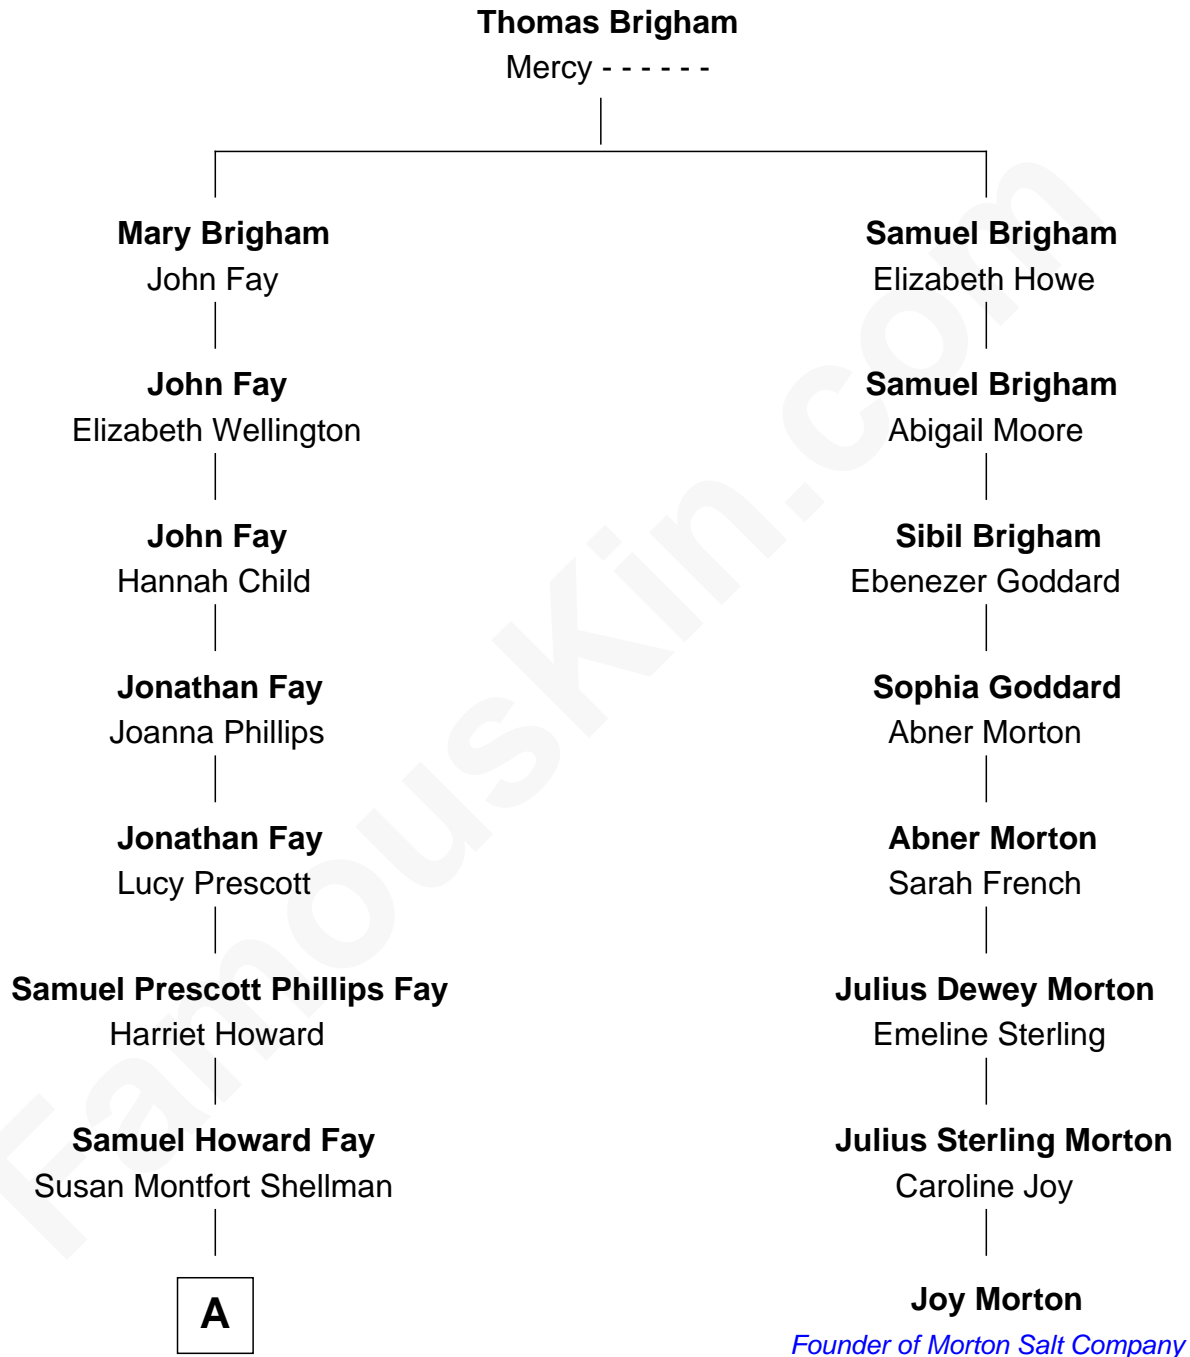

**FamousKin.com**  
**Relationship Chart of**  
**George H. W. Bush**  
*41st U.S. President*

**7th cousin 3 times removed of**  
**Joy Morton**  
*Founder of Morton Salt Company*

**A**

—  
**Harriet Eleanor Fay**  
Rev. James Smith Bush

—  
**Samuel Prescott Bush**  
Flora Sheldon

—  
**Prescott Sheldon Bush**  
Dorothy Wear Walker

—  
**George H. W. Bush**  
*41st U.S. President*

FamousKin.com