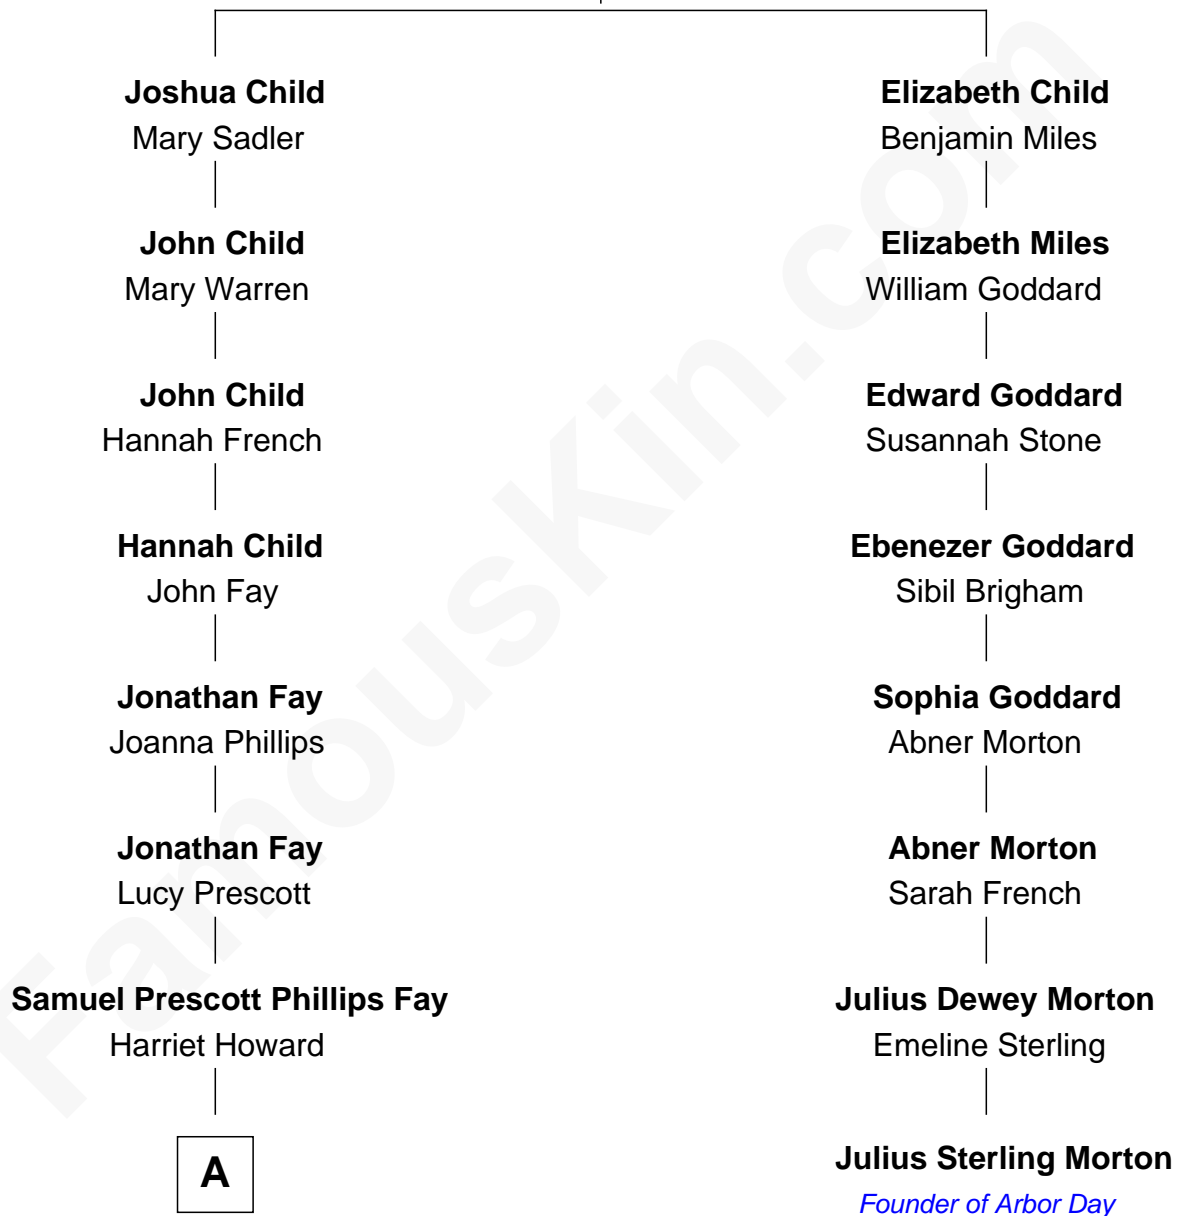

FamousKin.com Relationship Chart of

George H. W. Bush

41st U.S. President

7th cousin 4 times removed of

Julius Sterling Morton

Founder of Arbor Day

Wolston Child

Ellen Empson

A

—
Samuel Howard Fay
Susan Montfort Shellman

—
Harriet Eleanor Fay
Rev. James Smith Bush

—
Samuel Prescott Bush
Flora Sheldon

—
Prescott Sheldon Bush
Dorothy Wear Walker

—
George H. W. Bush
41st U.S. President