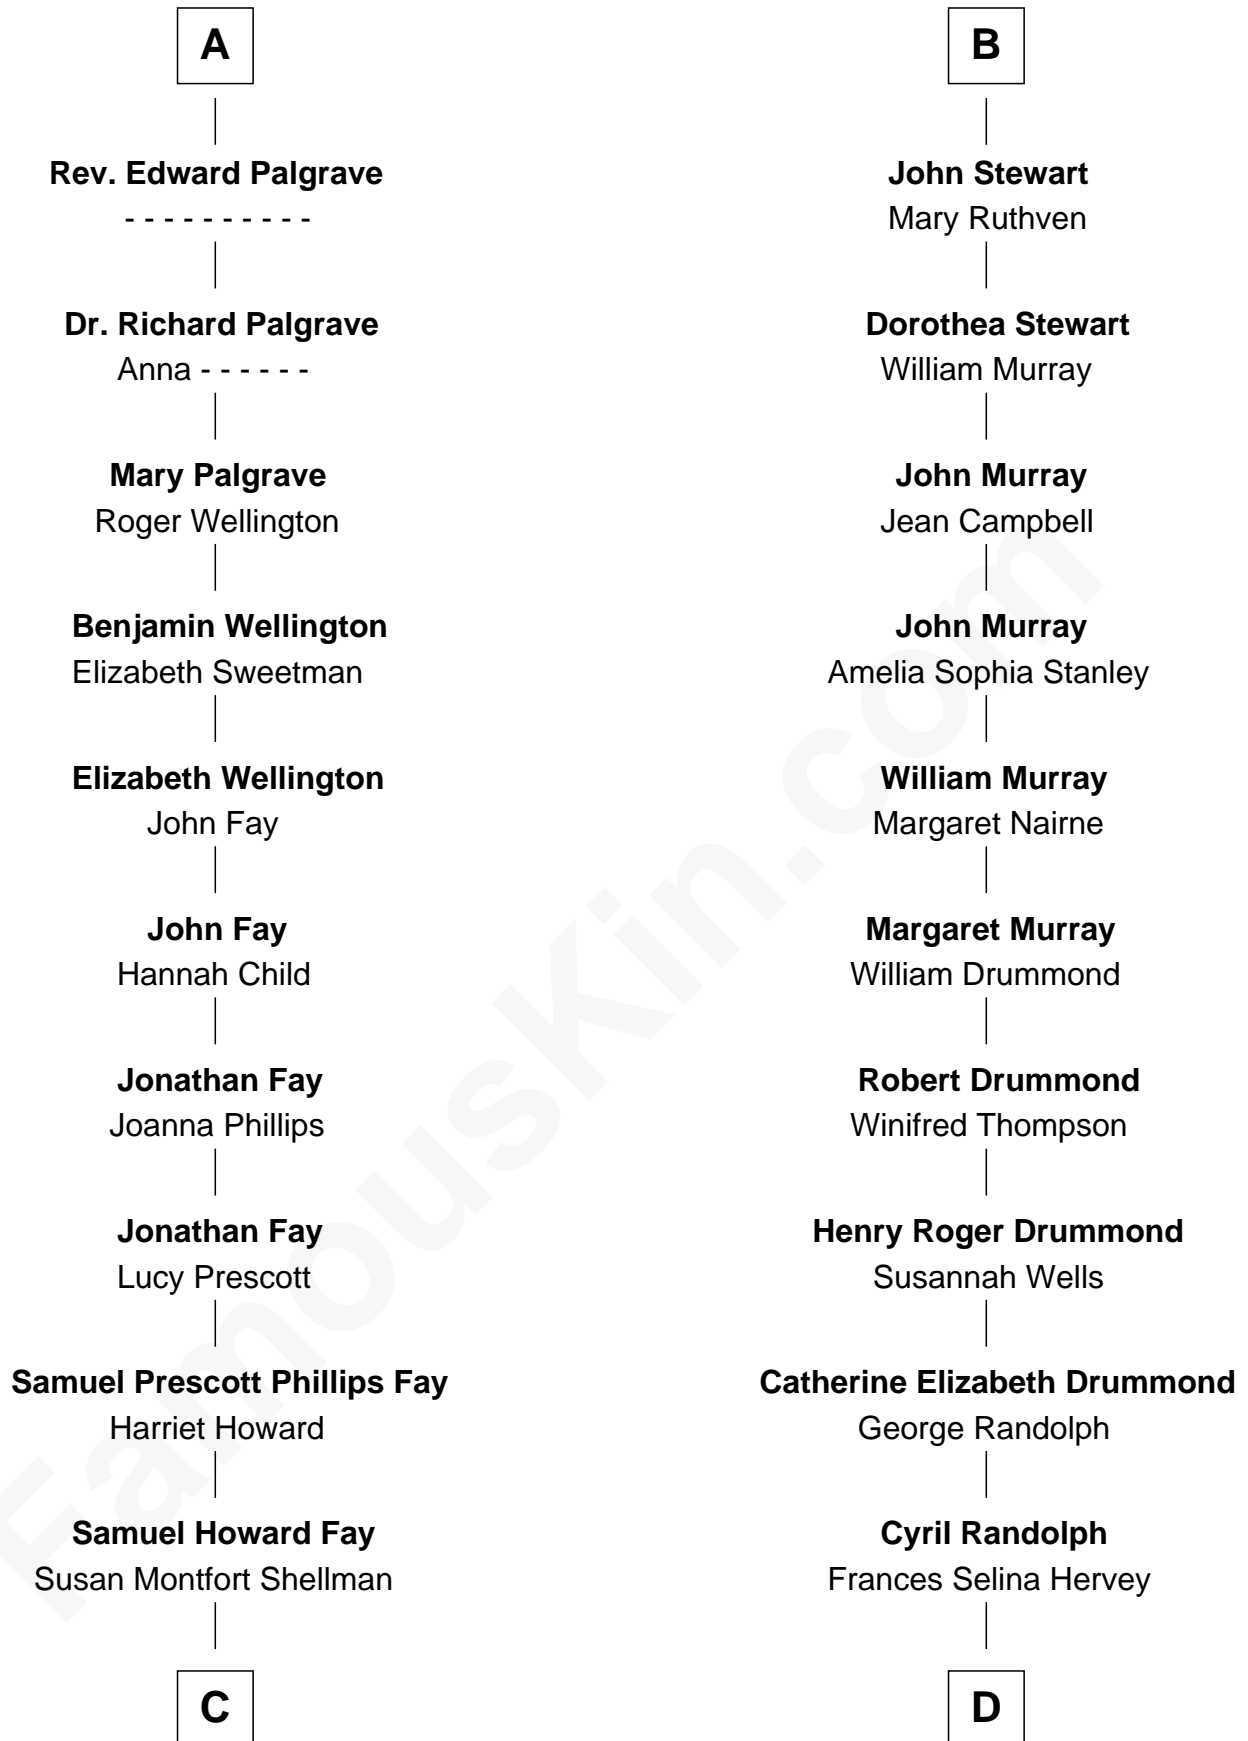

# FamousKin.com Relationship Chart of

**George H. W. Bush**

*41st U.S. President*

20th cousin of

**Hugh Grant**

*Movie Actor*

**Richard Fitzalan**  
Eleanor Plantagenet

**C**

**Harriet Eleanor Fay**  
Rev. James Smith Bush

**Samuel Prescott Bush**  
Flora Sheldon

**Prescott Sheldon Bush**  
Dorothy Wear Walker

**George H. W. Bush**  
*41st U.S. President*

**D**

**Felton George Randolph**  
Emily Margaret Nepean