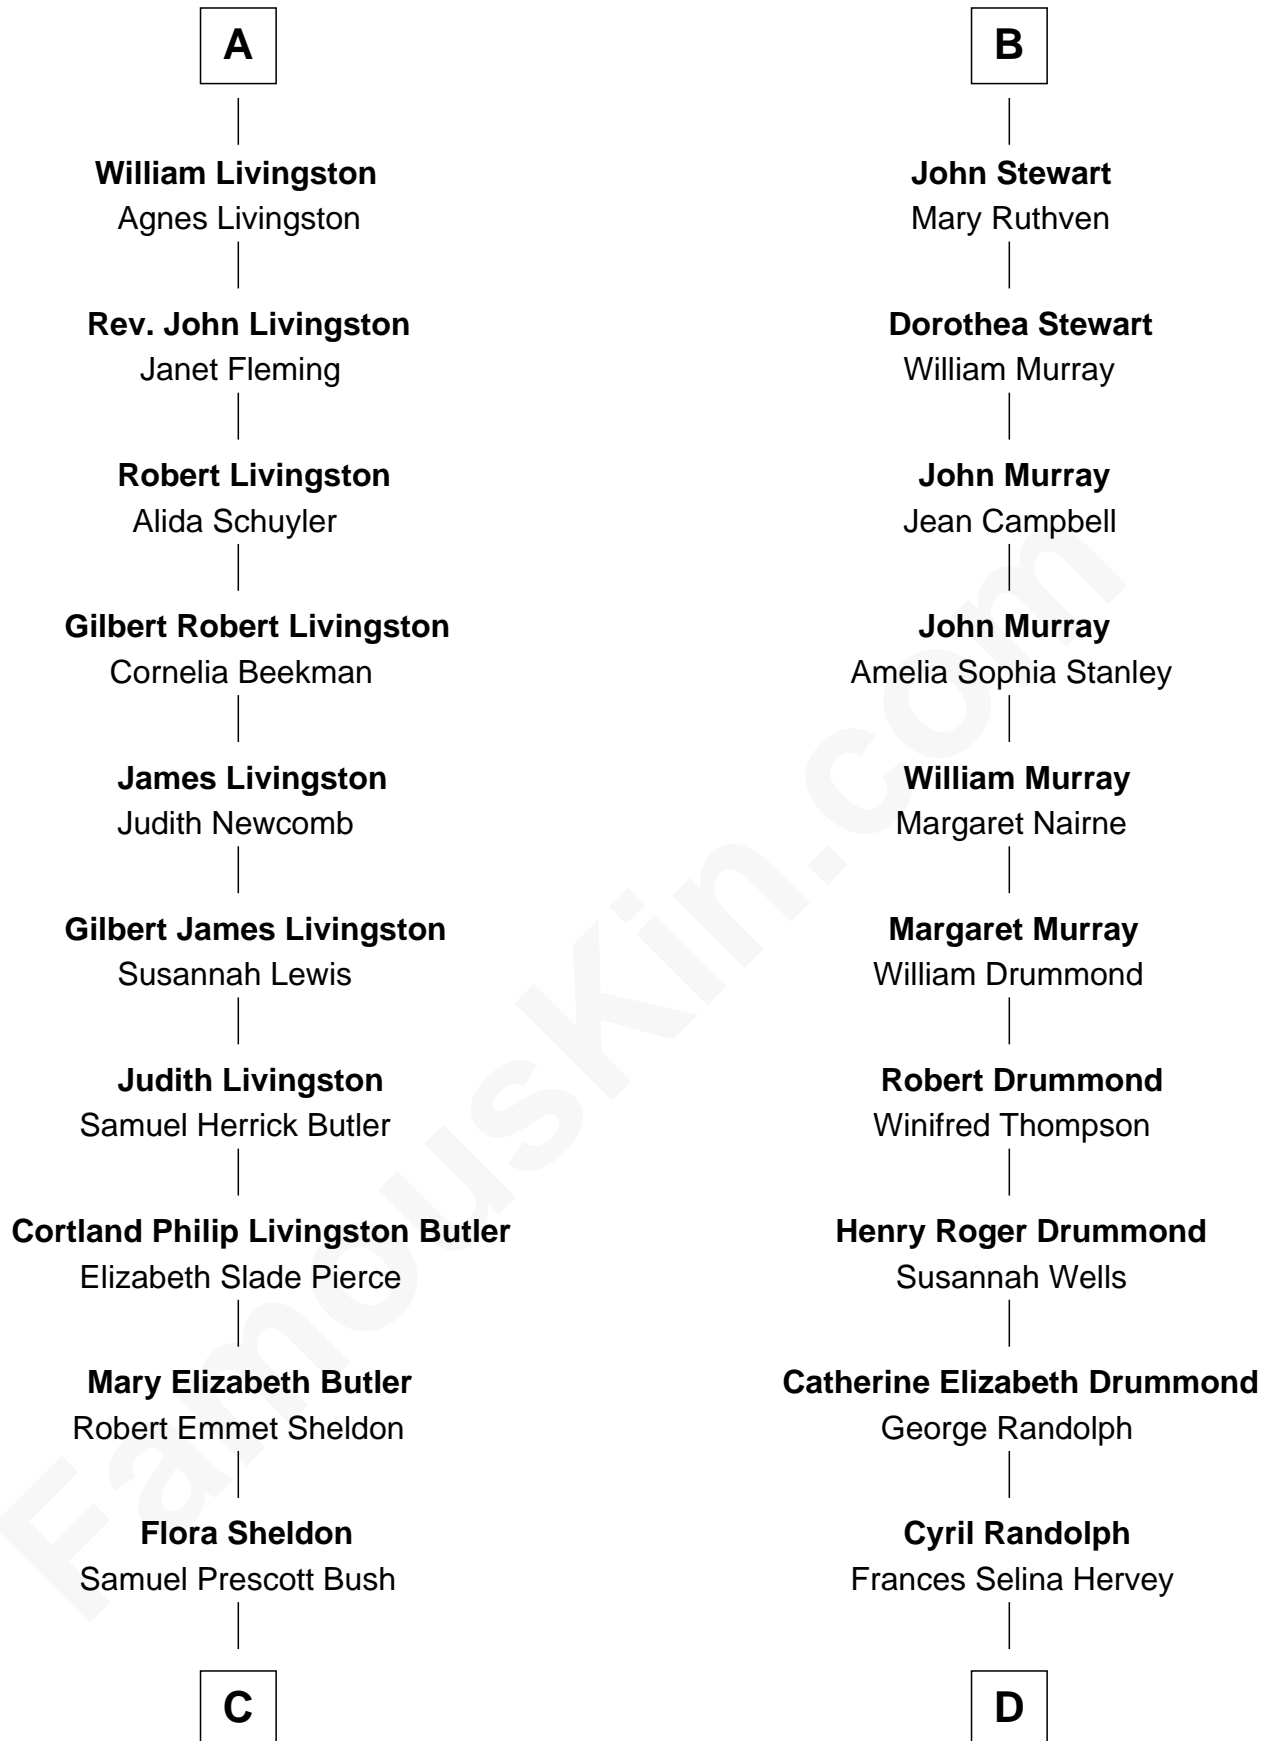

FamousKin.com
Relationship Chart of
George H. W. Bush
41st U.S. President

18th cousin 2 times removed of
Hugh Grant
Movie Actor

C

Prescott Sheldon Bush

Dorothy Wear Walker

George H. W. Bush

41st U.S. President