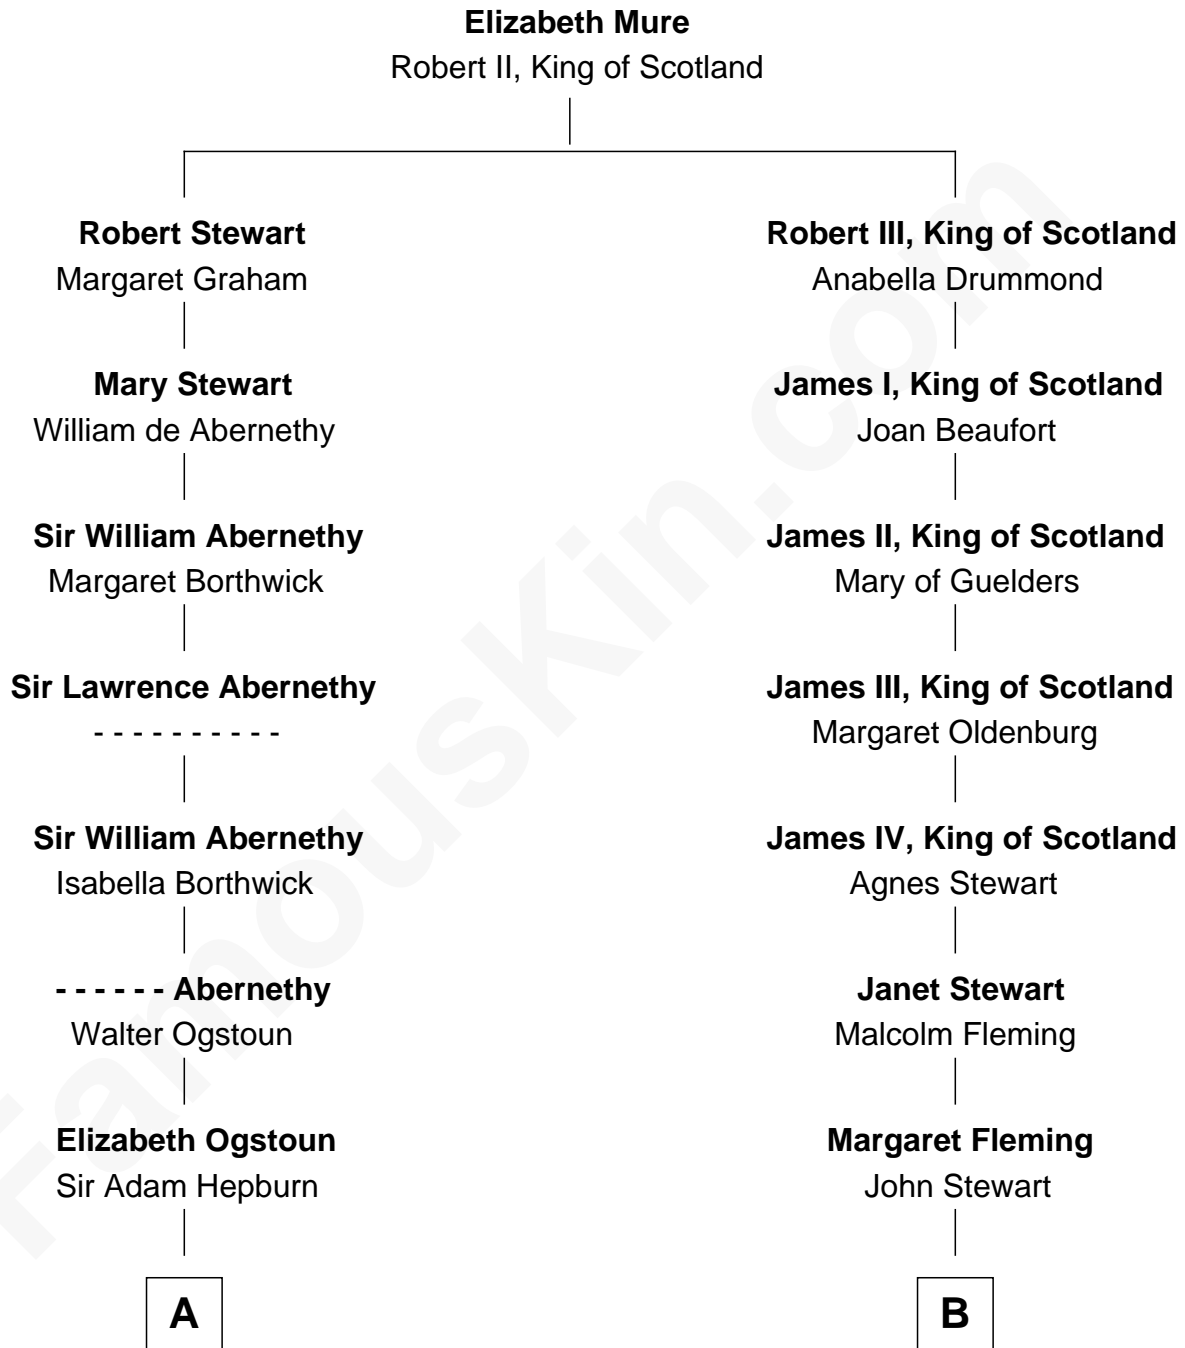

FamousKin.com
Relationship Chart of
George H. W. Bush
41st U.S. President

20th cousin 1 time removed of
Hugh Grant
Movie Actor

C

Cortland Philip Livingston Butler

Elizabeth Slade Pierce

Mary Elizabeth Butler

Robert Emmet Sheldon

Flora Sheldon

Samuel Prescott Bush

Prescott Sheldon Bush

Dorothy Wear Walker

George H. W. Bush

41st U.S. President

D