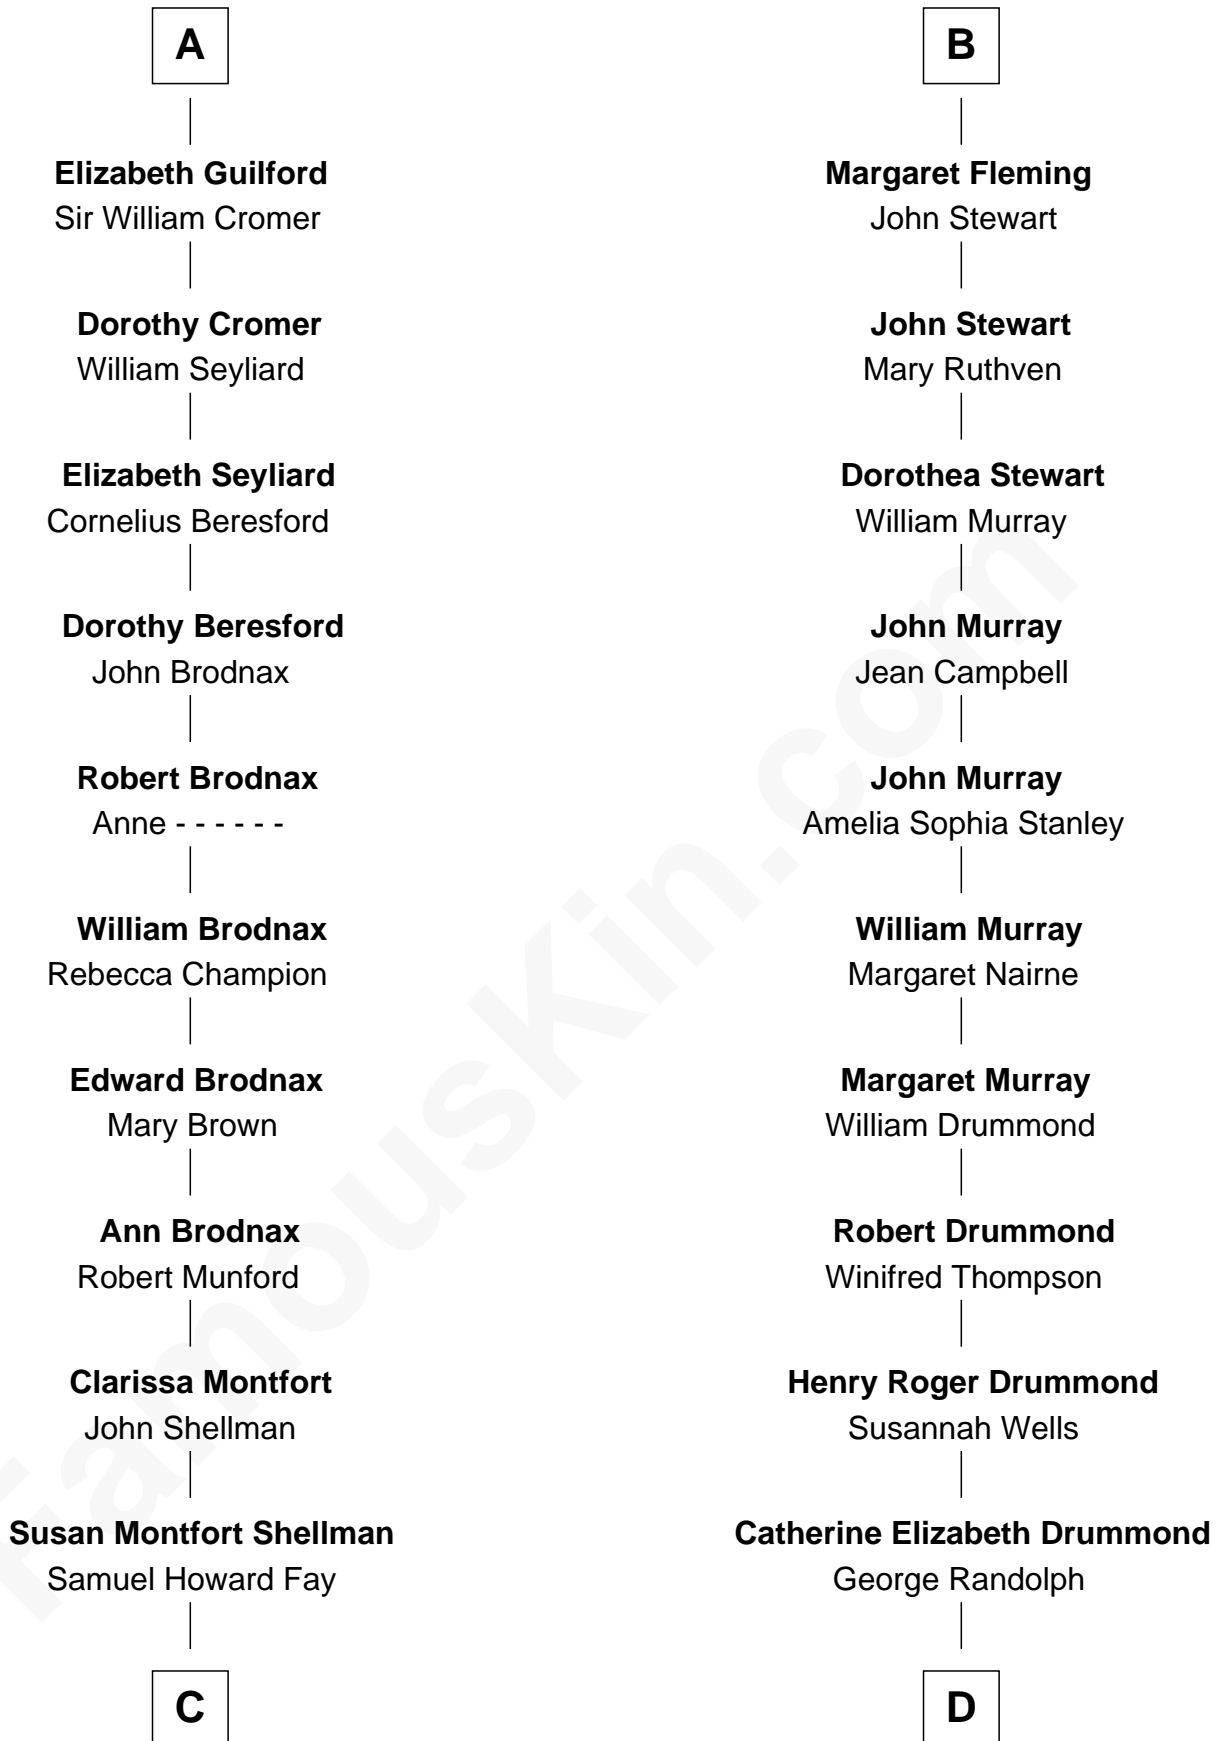

FamousKin.com
Relationship Chart of
George H. W. Bush
41st U.S. President

20th cousin 1 time removed of
Hugh Grant
Movie Actor

C

Harriet Eleanor Fay
Rev. James Smith Bush

Samuel Prescott Bush
Flora Sheldon

Prescott Sheldon Bush
Dorothy Wear Walker

George H. W. Bush
41st U.S. President

D

Cyril Randolph
Frances Selina Hervey

Felton George Randolph
Emily Margaret Nepean

Margaret Isobel Randolph
John Cassilis MacLean