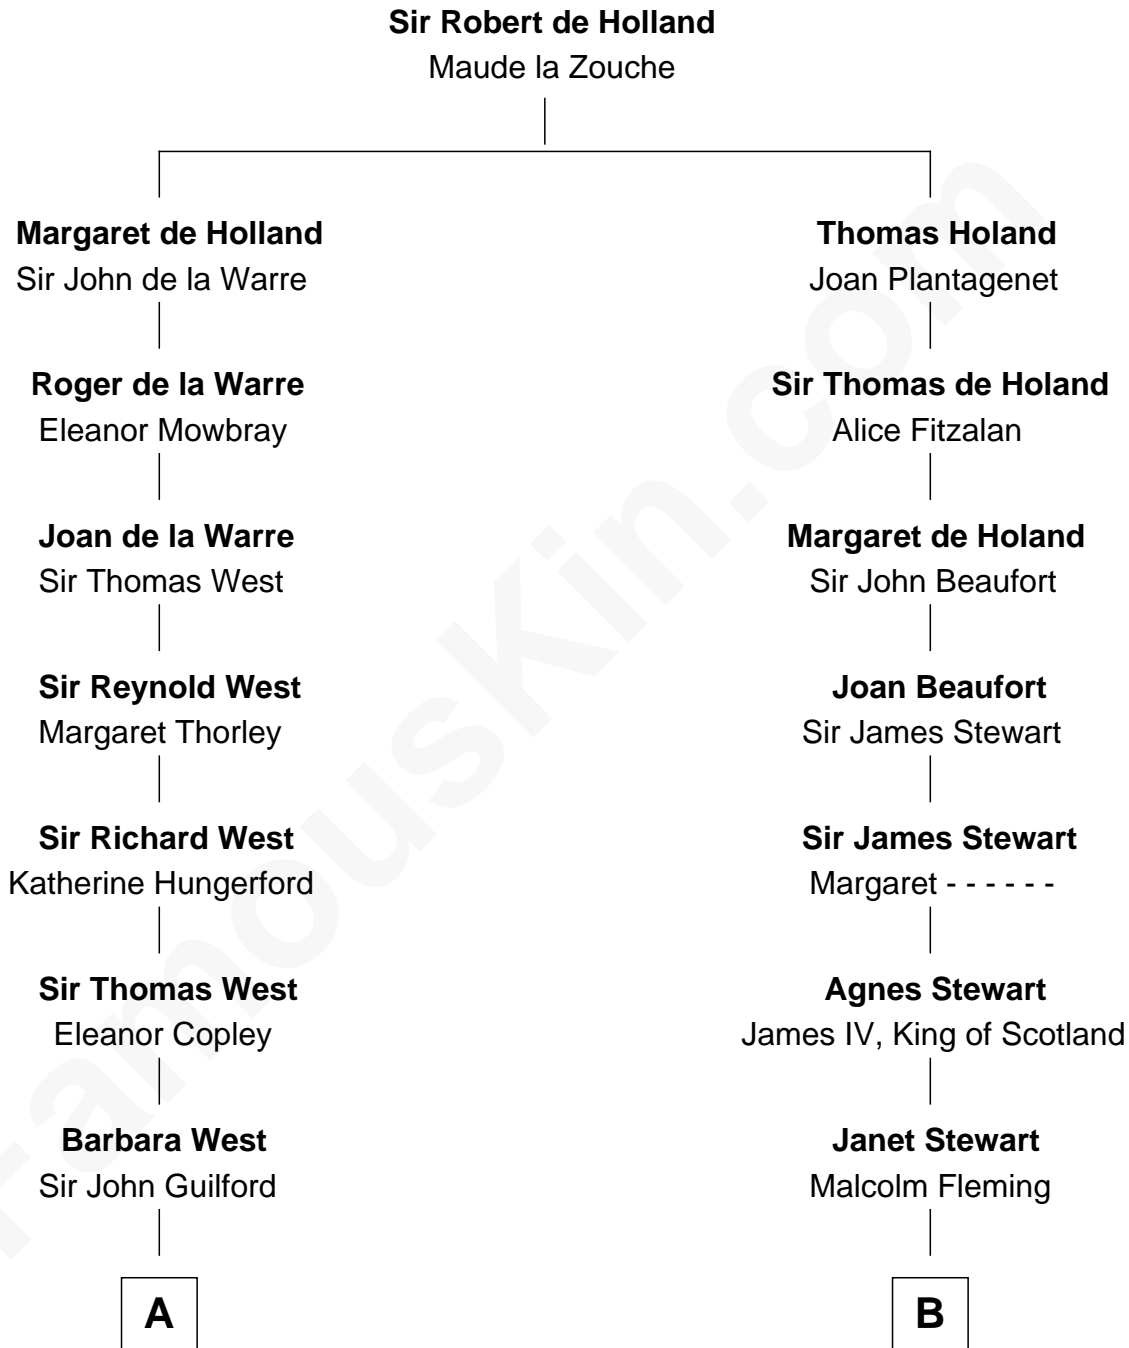

FamousKin.com
Relationship Chart of
George H. W. Bush
41st U.S. President

20th cousin 1 time removed of
Hugh Grant
Movie Actor

C

Harriet Eleanor Fay
Rev. James Smith Bush

Samuel Prescott Bush
Flora Sheldon

Prescott Sheldon Bush
Dorothy Wear Walker

George H. W. Bush
41st U.S. President

D

Cyril Randolph
Frances Selina Hervey

Felton George Randolph
Emily Margaret Nepean

Margaret Isobel Randolph
John Cassilis MacLean