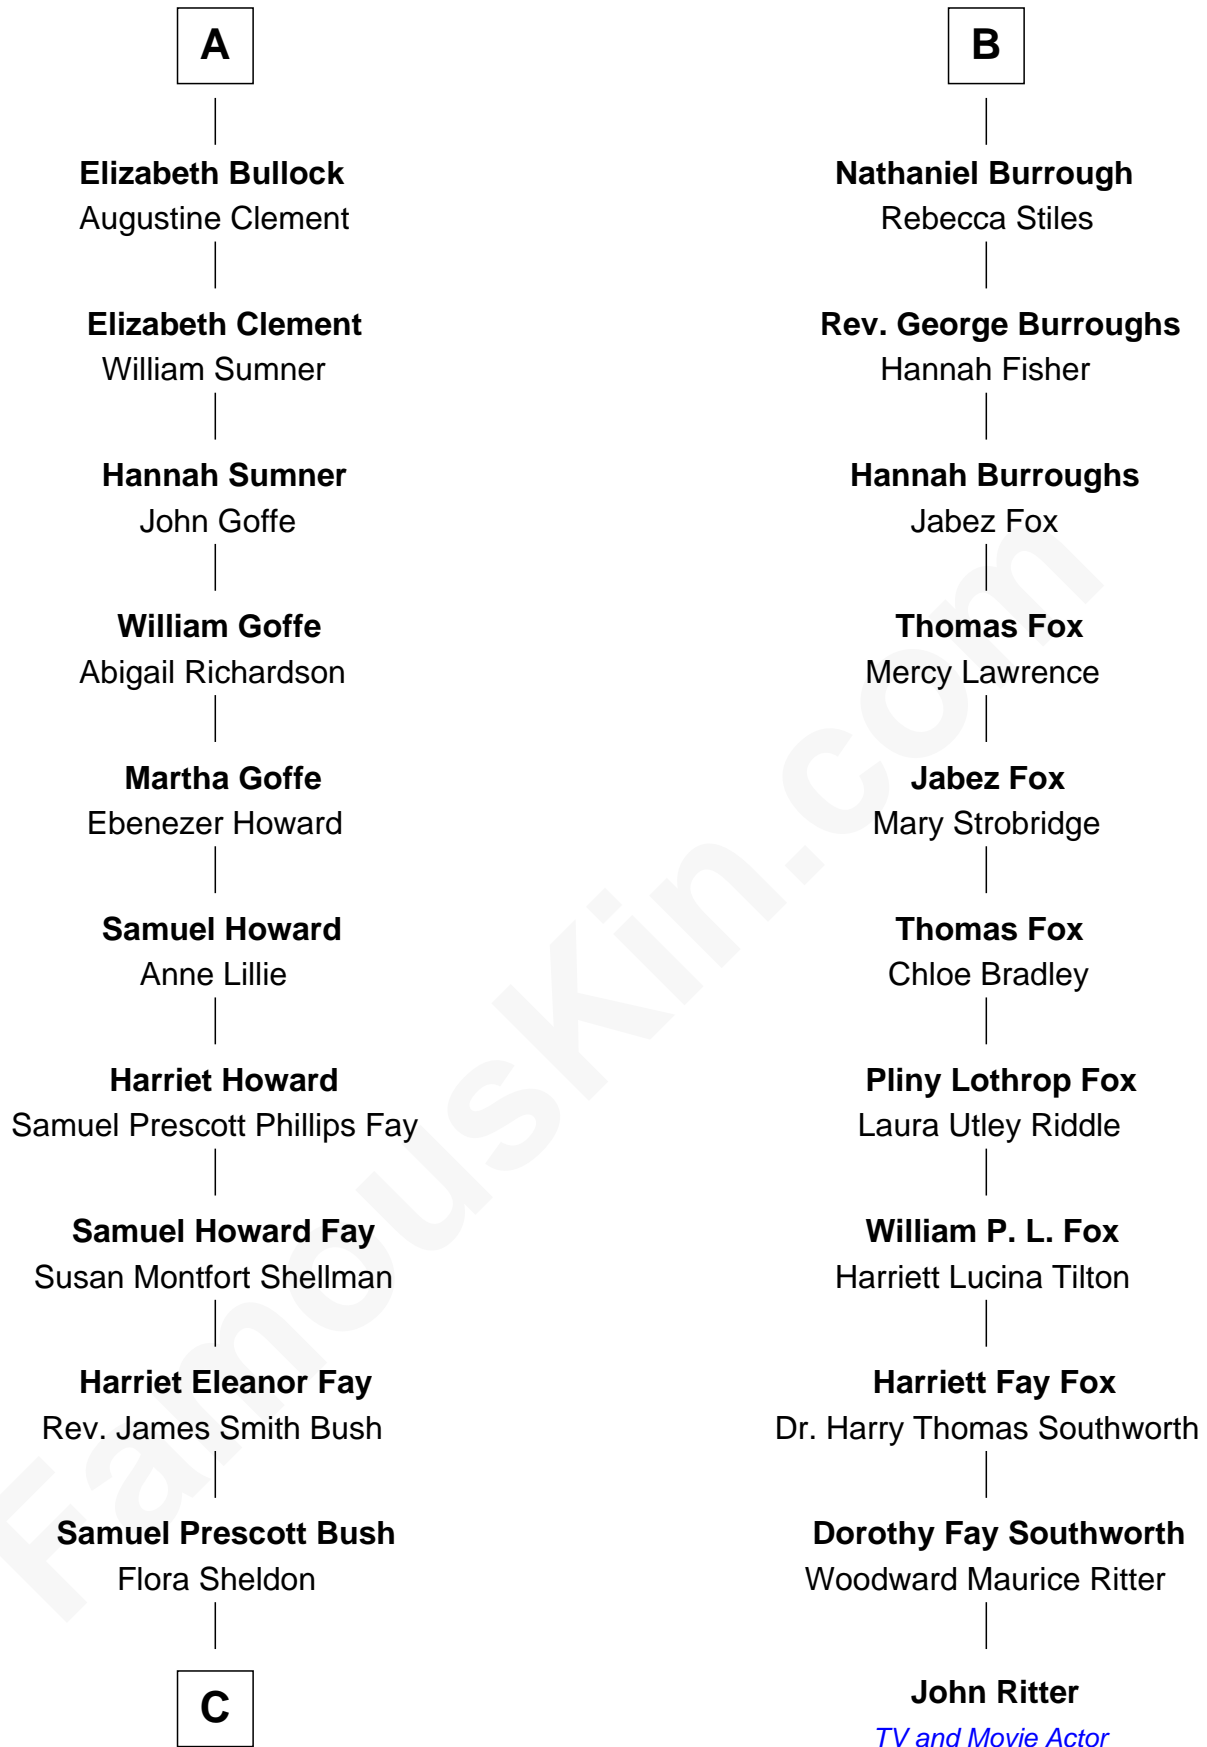

**FamousKin.com**  
**Relationship Chart of**  
**George H. W. Bush**  
*41st U.S. President*

17th cousin 1 time removed of

**John Ritter**  
*TV and Movie Actor*

**C**

—  
**Prescott Sheldon Bush**

Dorothy Wear Walker

—  
**George H. W. Bush**

*41st U.S. President*

FamousKin.com