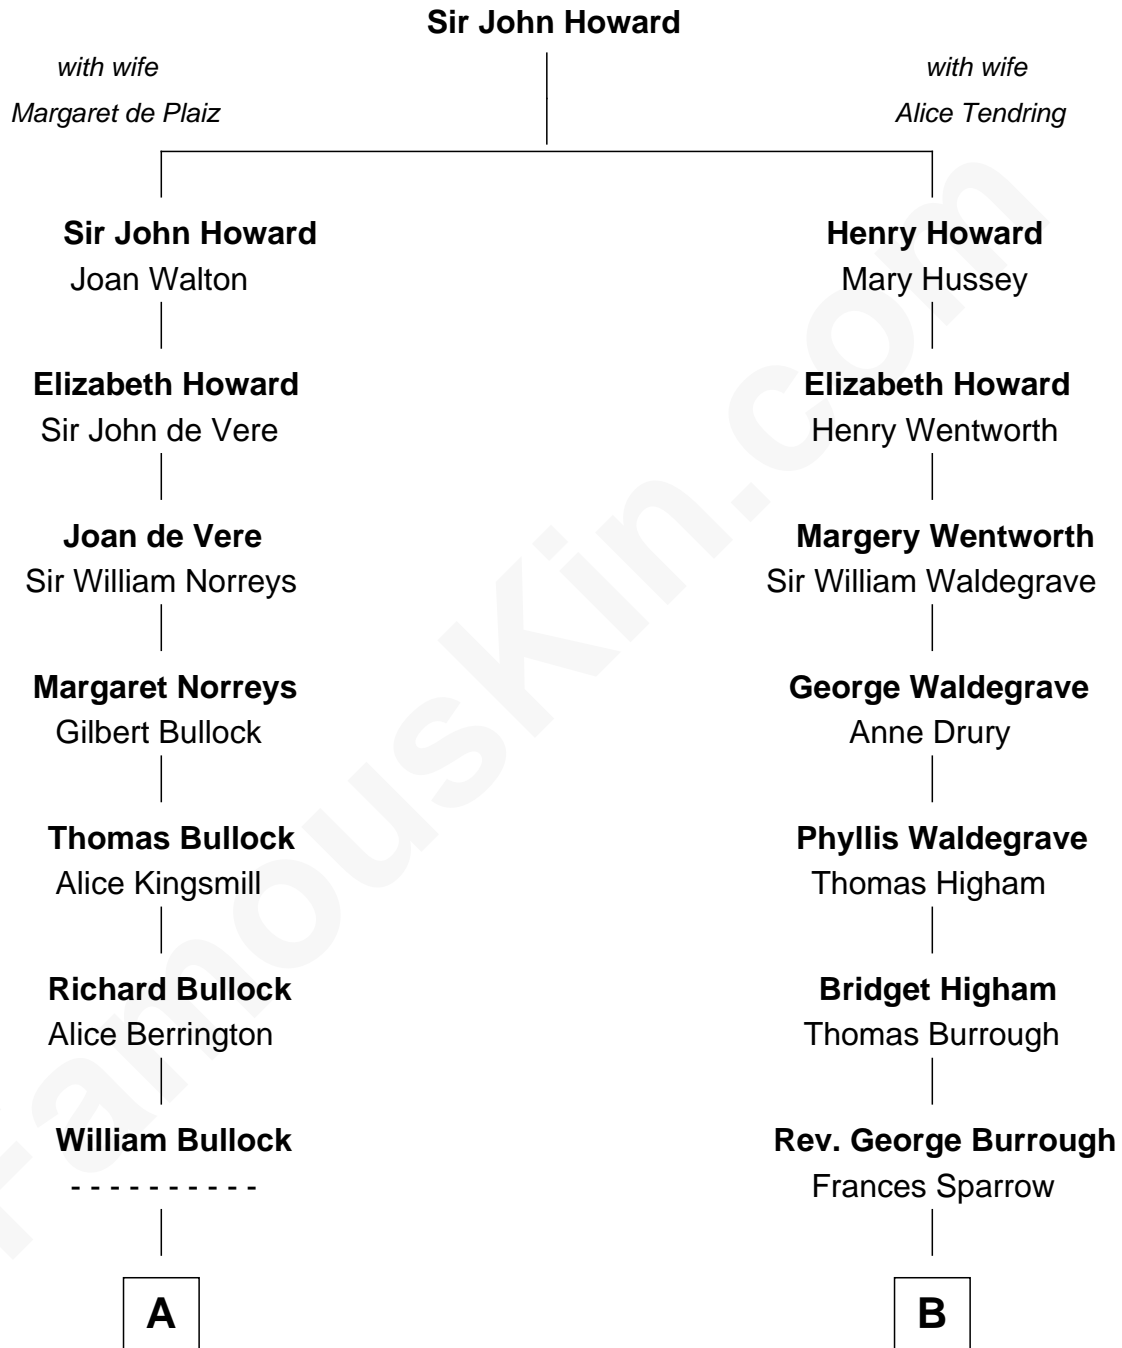

**FamousKin.com**  
**Relationship Chart of**  
**George H. W. Bush**  
*41st U.S. President*

17th cousin 1 time removed of

**John Ritter**  
*TV and Movie Actor*

**C**

—  
**Prescott Sheldon Bush**

Dorothy Wear Walker

—  
**George H. W. Bush**

*41st U.S. President*

FamousKin.com