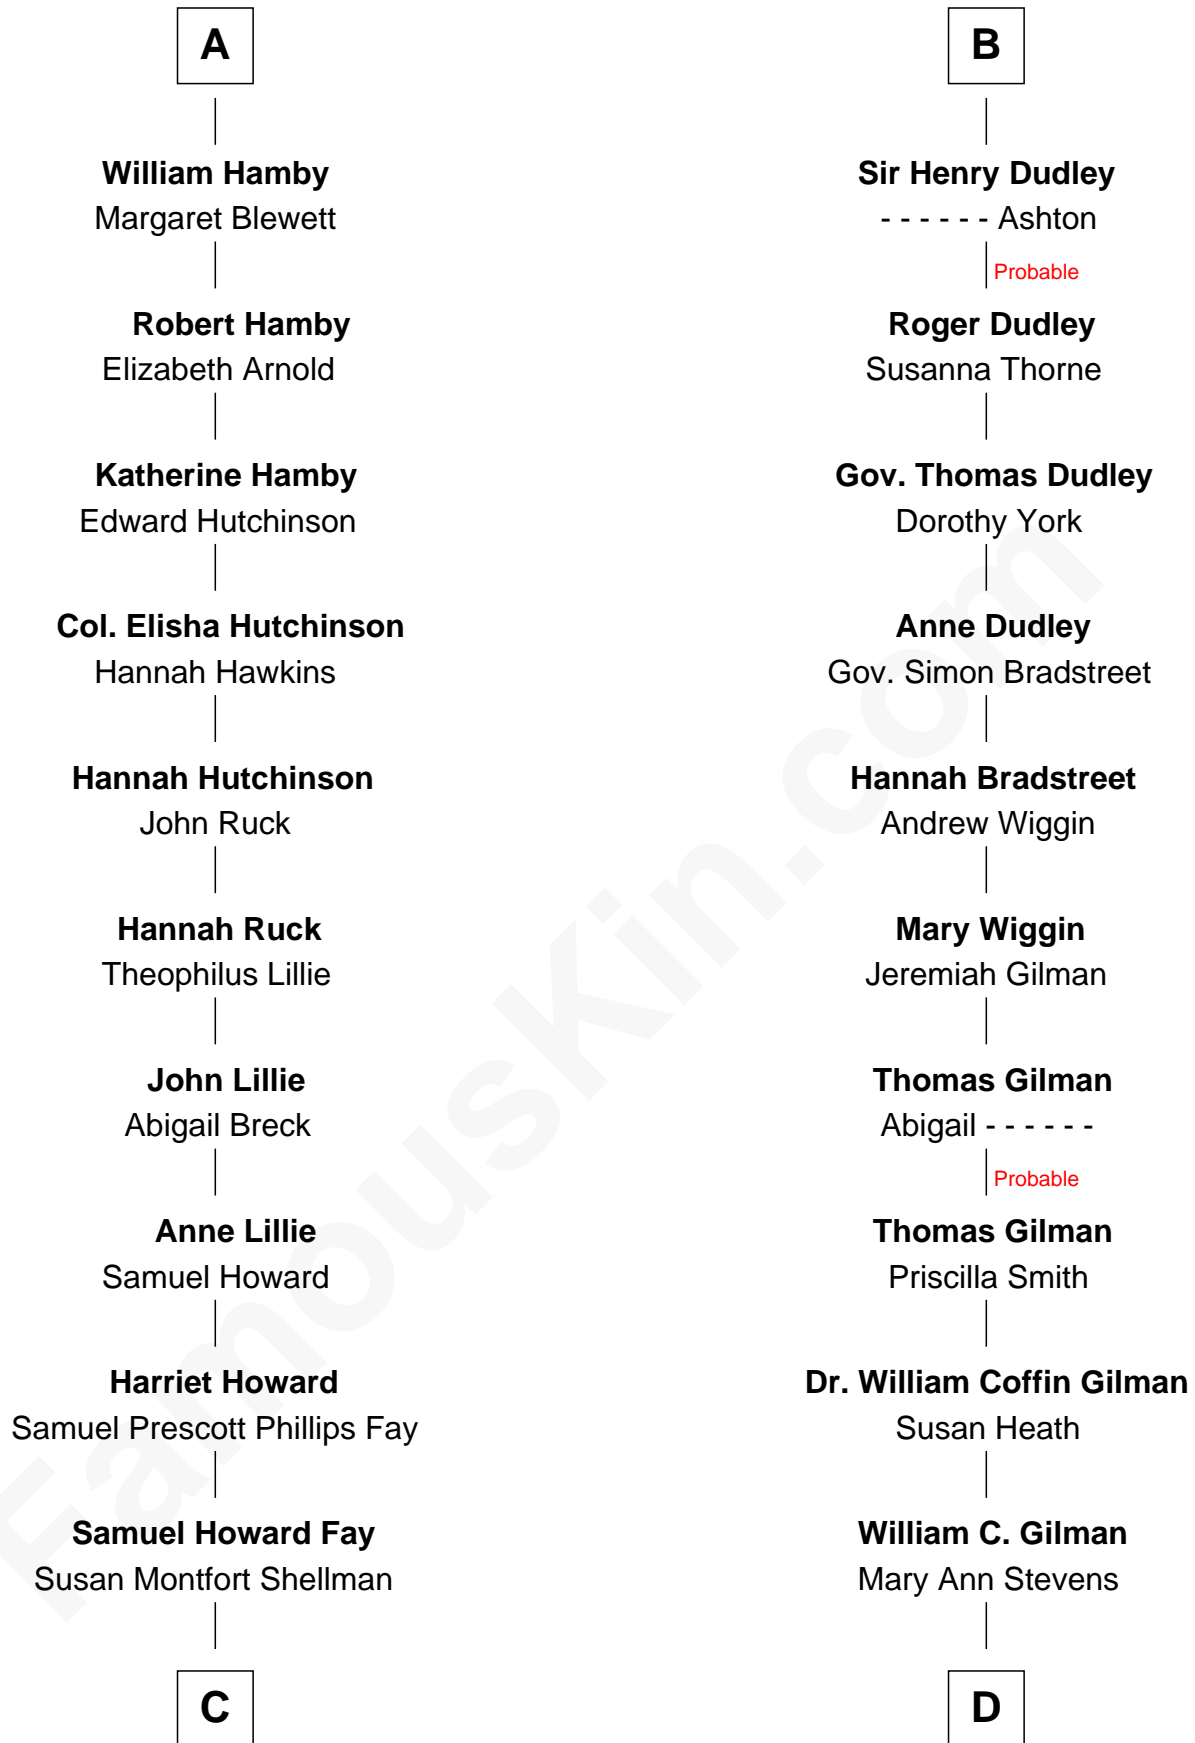

# FamousKin.com Relationship Chart of

**George H. W. Bush**

*41st U.S. President*

20th cousin of

**George Hamilton**

*TV and Movie Actor*

**Sir Philip le Despencer**

Joan de Cobham

Elizabeth - - - - -

**Alice le Despenser**

Sir John Sutton

**Sir John Sutton**

Constance Blount

**Sir John Sutton**

Elizabeth Berkeley

**Sir Edmund Sutton**

Joyce Tiptoft

**Sir Edward Sutton**

Cecily Willoughby

**Sir John Sutton**

Cecily Grey

**B**

**C**

**Harriet Eleanor Fay**  
Rev. James Smith Bush

**Samuel Prescott Bush**  
Flora Sheldon

**Prescott Sheldon Bush**  
Dorothy Wear Walker

**George H. W. Bush**  
*41st U.S. President*

**D**

**George C. Gilman**  
Elizabeth Melissa Lane

**Lillian C. Gilman**  
Harry Fuller Hamilton