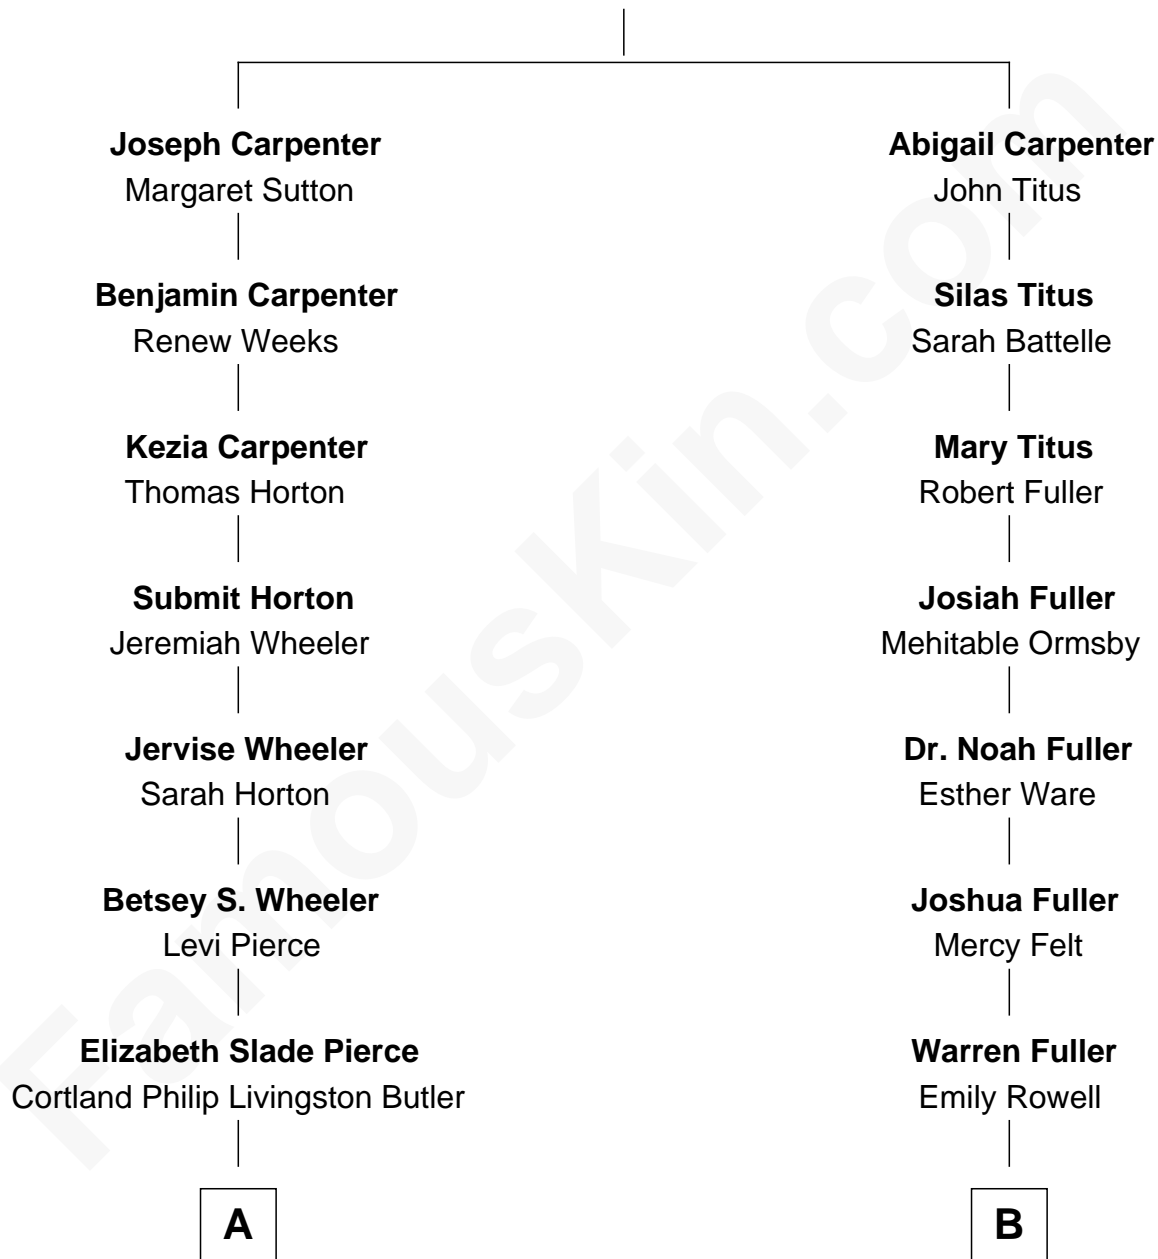

FamousKin.com Relationship Chart of

George H. W. Bush

41st U.S. President

10th cousin of

George Hamilton

TV and Movie Actor

William Carpenter

Abigail Briant

A

Mary Elizabeth Butler
Robert Emmet Sheldon

Flora Sheldon
Samuel Prescott Bush

Prescott Sheldon Bush
Dorothy Wear Walker

George H. W. Bush
41st U.S. President

B

Clara F. Fuller
Merrill T. Hamilton

Harry Fuller Hamilton
Lillian C. Gilman