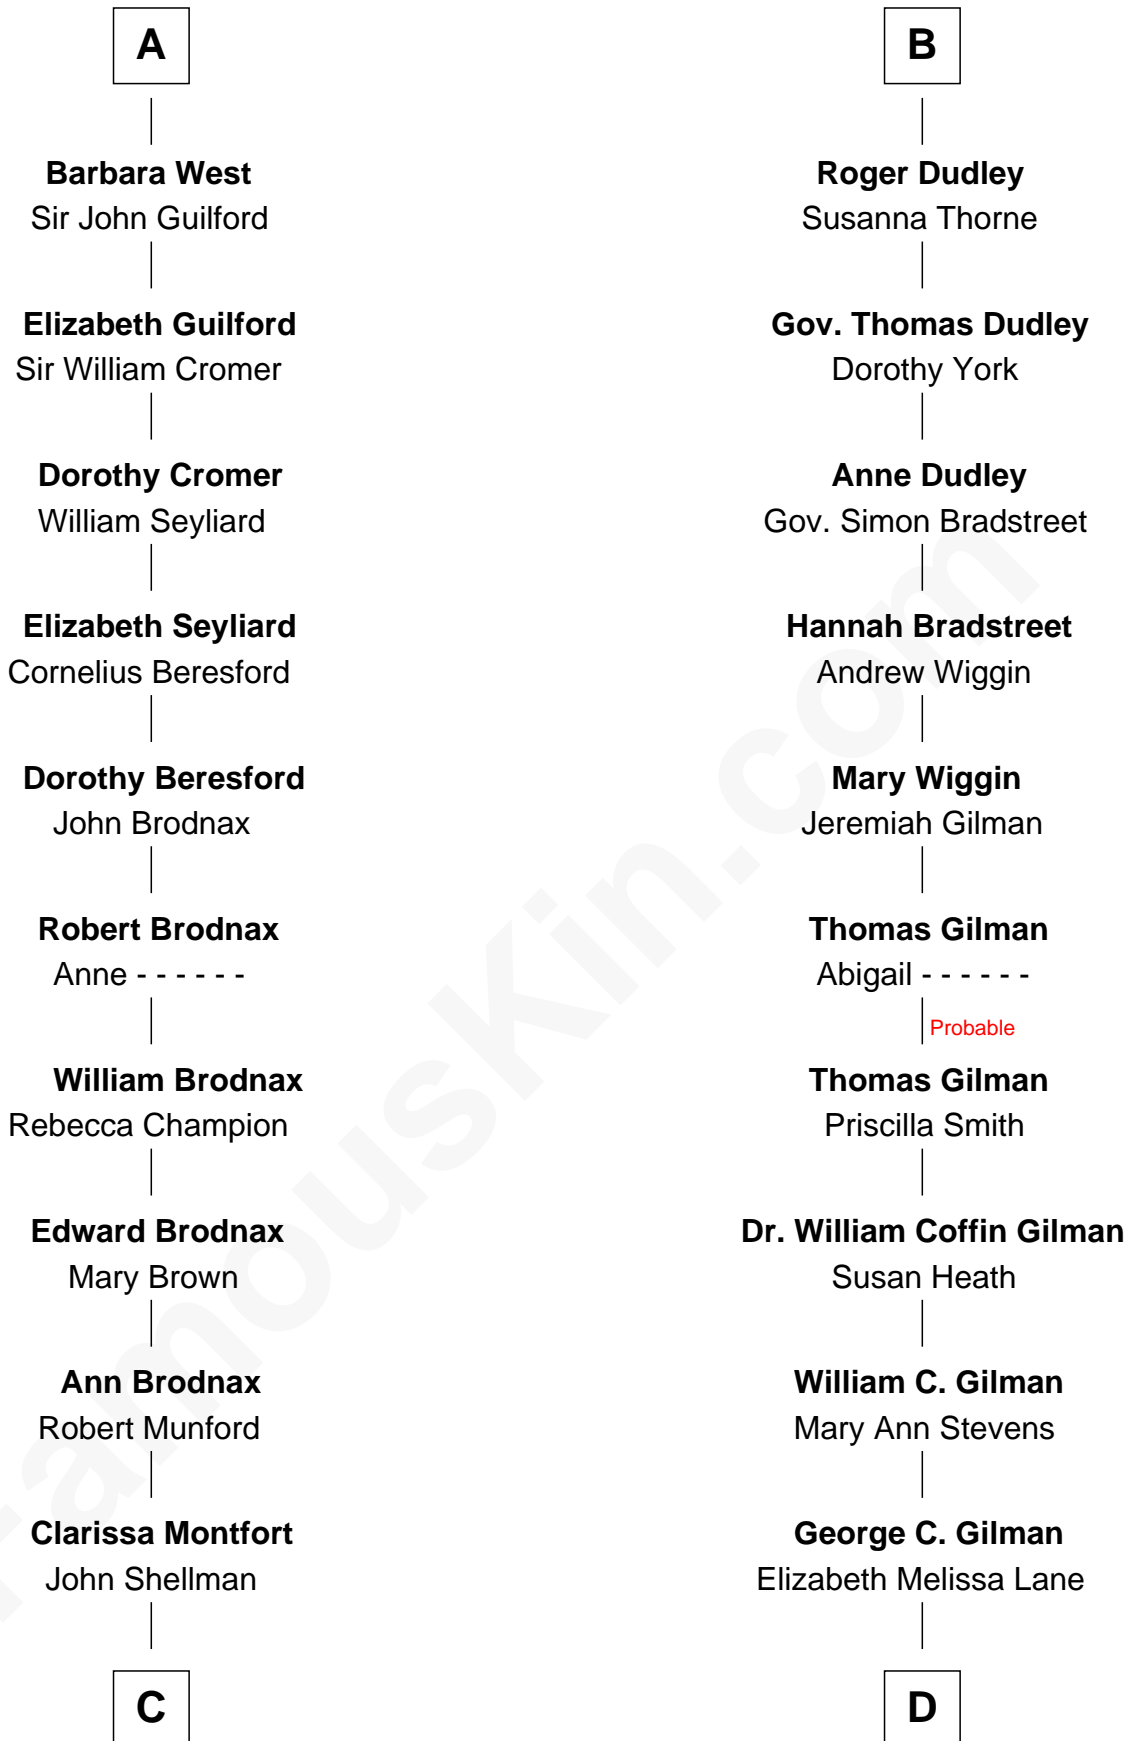

FamousKin.com
Relationship Chart of
George H. W. Bush
41st U.S. President

19th cousin 2 times removed of
George Hamilton
TV and Movie Actor

C

Susan Montfort Shellman

Samuel Howard Fay

Harriet Eleanor Fay

Rev. James Smith Bush

Samuel Prescott Bush

Flora Sheldon

Prescott Sheldon Bush

Dorothy Wear Walker

George H. W. Bush

41st U.S. President

D

Lillian C. Gilman