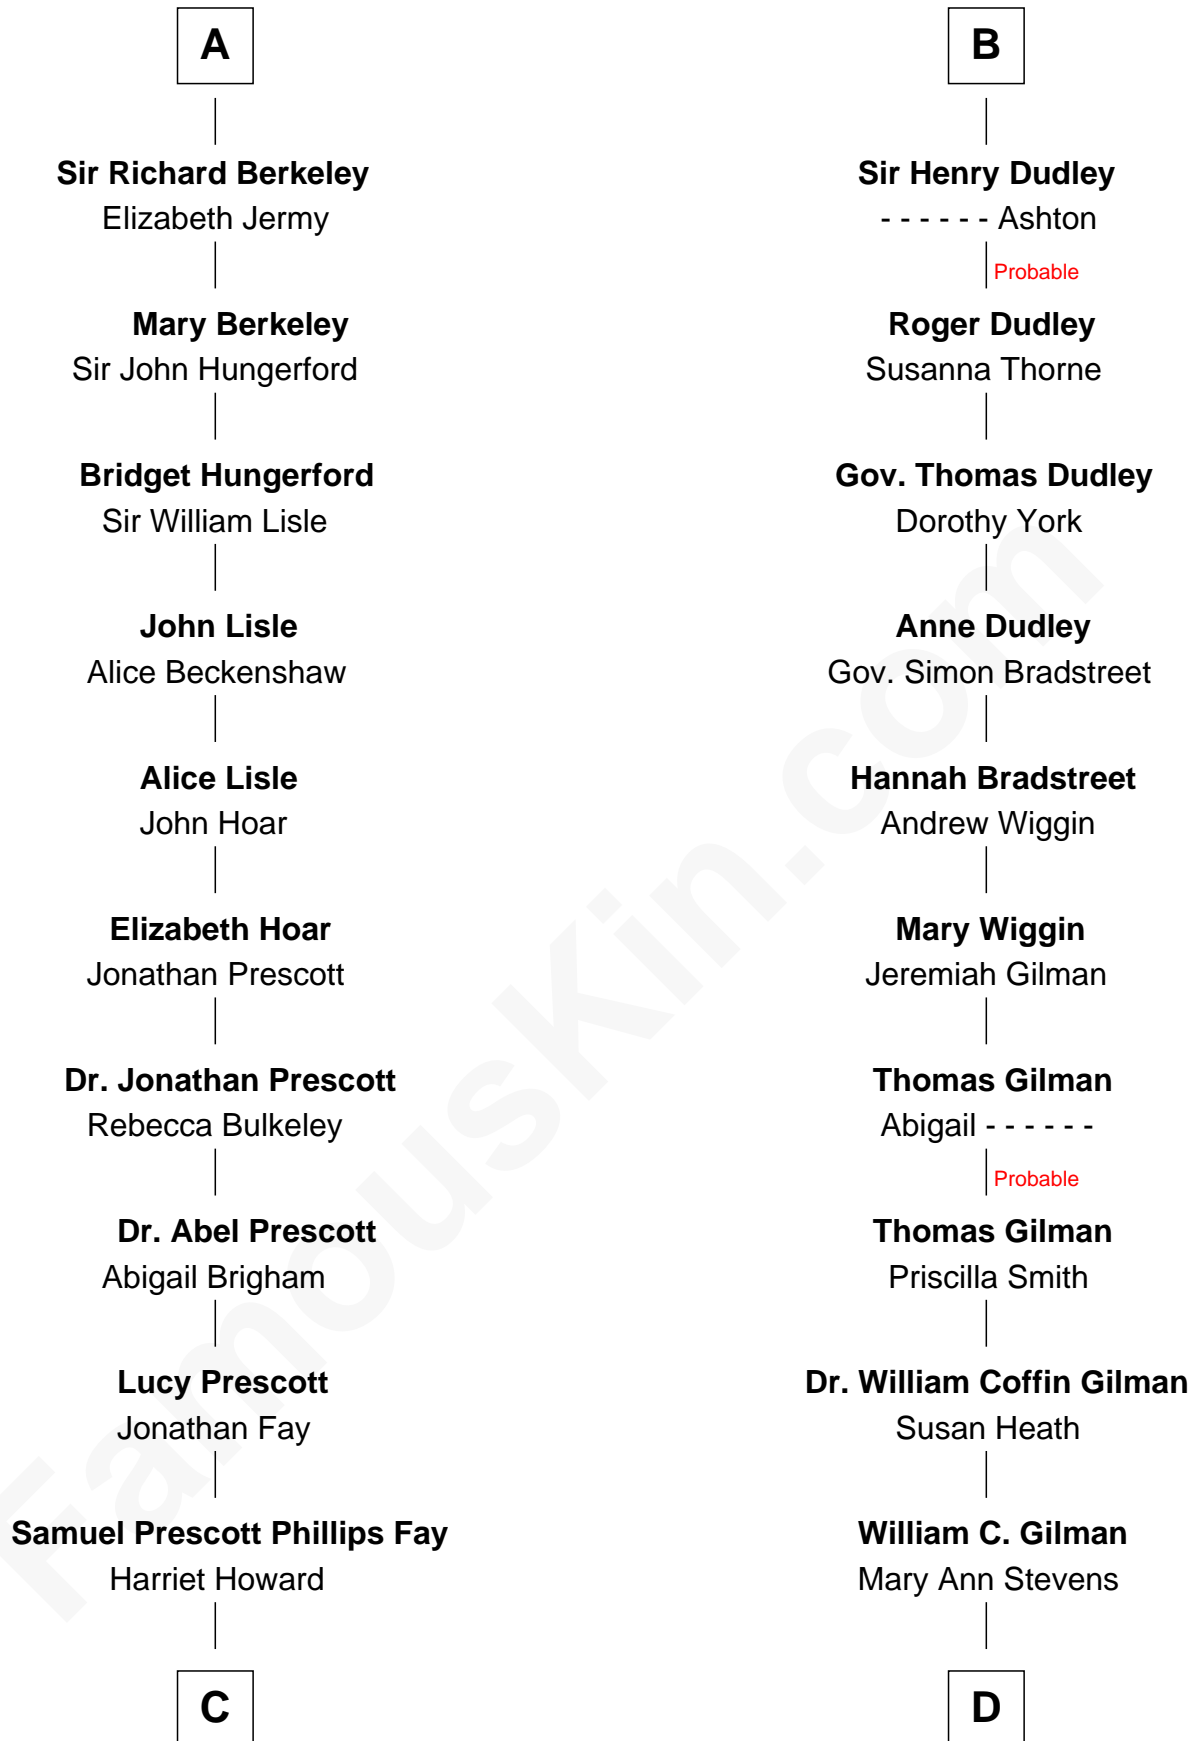

FamousKin.com
Relationship Chart of
George H. W. Bush
41st U.S. President

20th cousin 1 time removed of
George Hamilton
TV and Movie Actor

C

Samuel Howard Fay
Susan Montfort Shellman

Harriet Eleanor Fay
Rev. James Smith Bush

Samuel Prescott Bush
Flora Sheldon

Prescott Sheldon Bush
Dorothy Wear Walker

George H. W. Bush
41st U.S. President

D

George C. Gilman
Elizabeth Melissa Lane

Lillian C. Gilman
Harry Fuller Hamilton

George William Hamilton
Anne Lucille Stevens