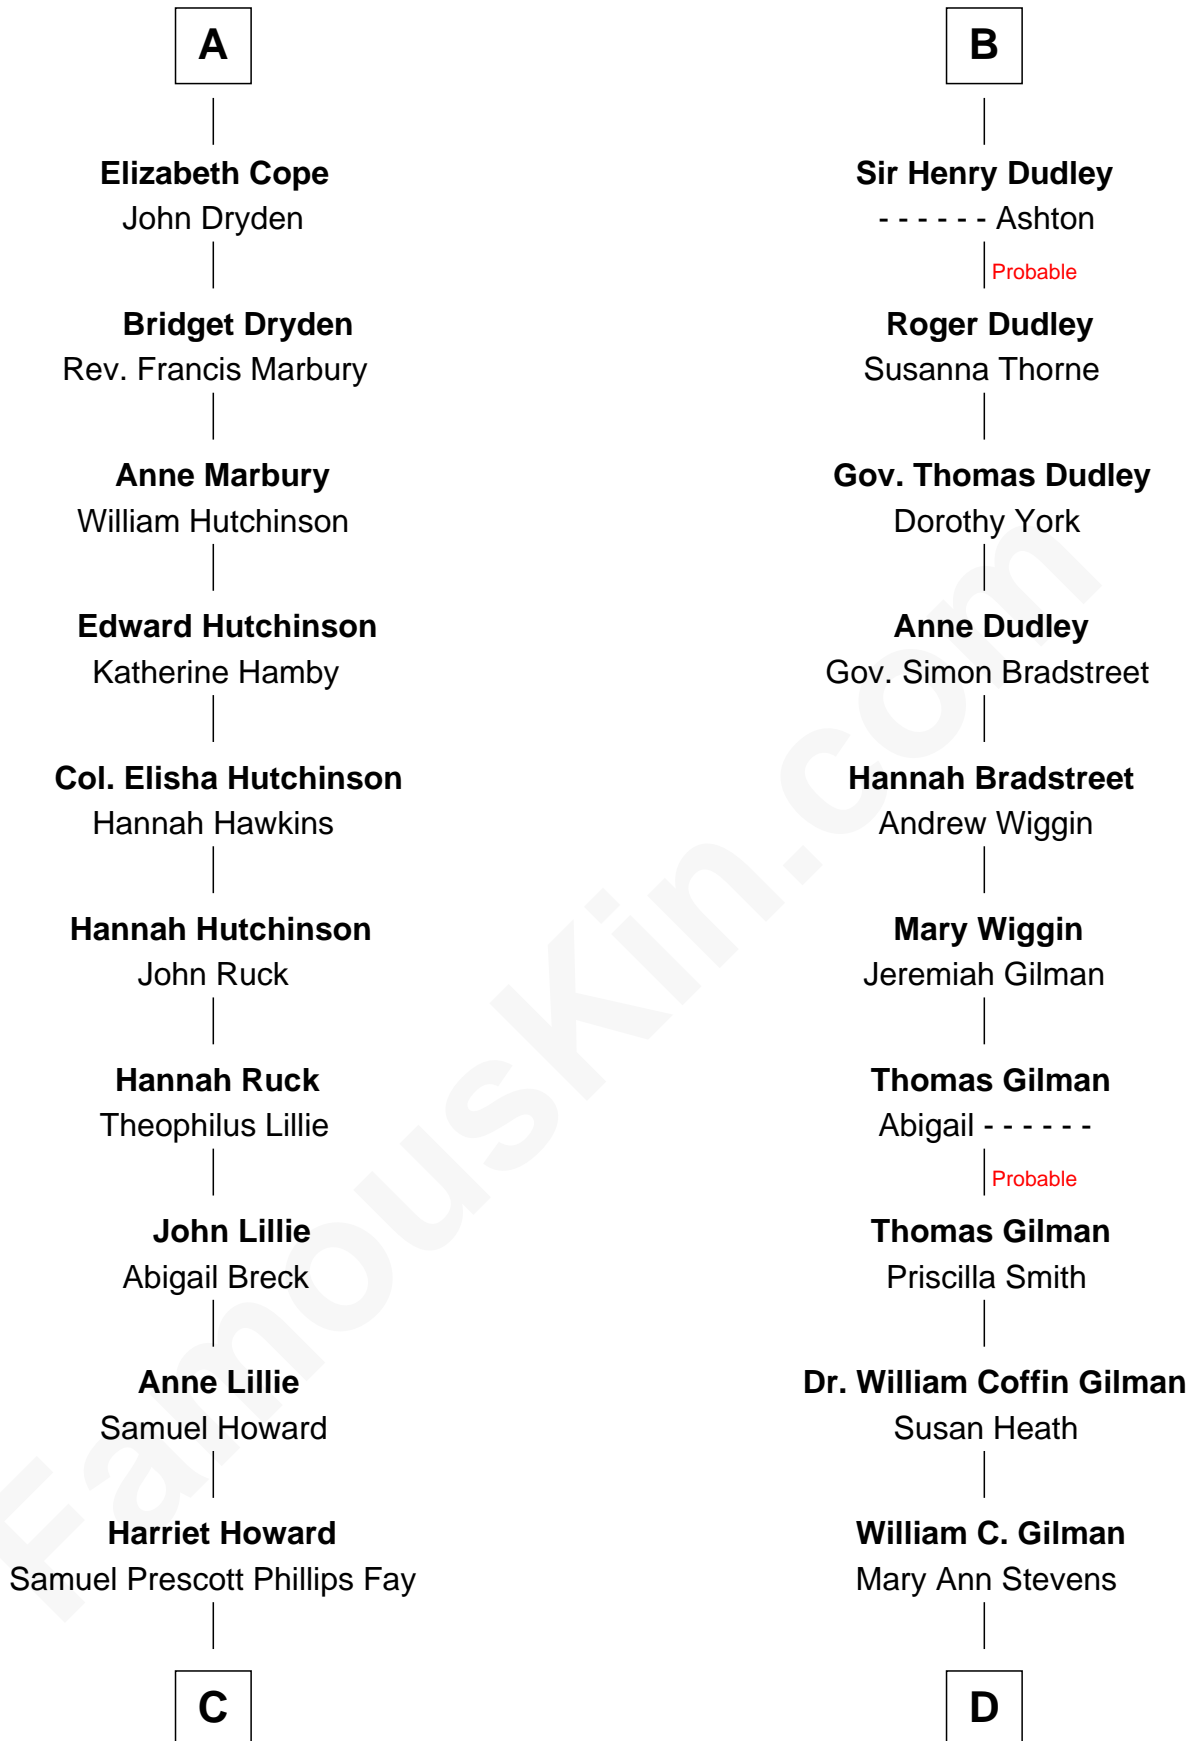

# FamousKin.com Relationship Chart of

**George H. W. Bush**

*41st U.S. President*

20th cousin 1 time removed of

**George Hamilton**

*TV and Movie Actor*

**Margaret de Audley**

Ralph de Stafford

**C**

**Samuel Howard Fay**  
Susan Montfort Shellman

**Harriet Eleanor Fay**  
Rev. James Smith Bush

**Samuel Prescott Bush**  
Flora Sheldon

**Prescott Sheldon Bush**  
Dorothy Wear Walker

**George H. W. Bush**  
*41st U.S. President*

**D**

**George C. Gilman**  
Elizabeth Melissa Lane

**Lillian C. Gilman**  
Harry Fuller Hamilton

**George William Hamilton**  
Anne Lucille Stevens

**George Hamilton**  
*TV and Movie Actor*