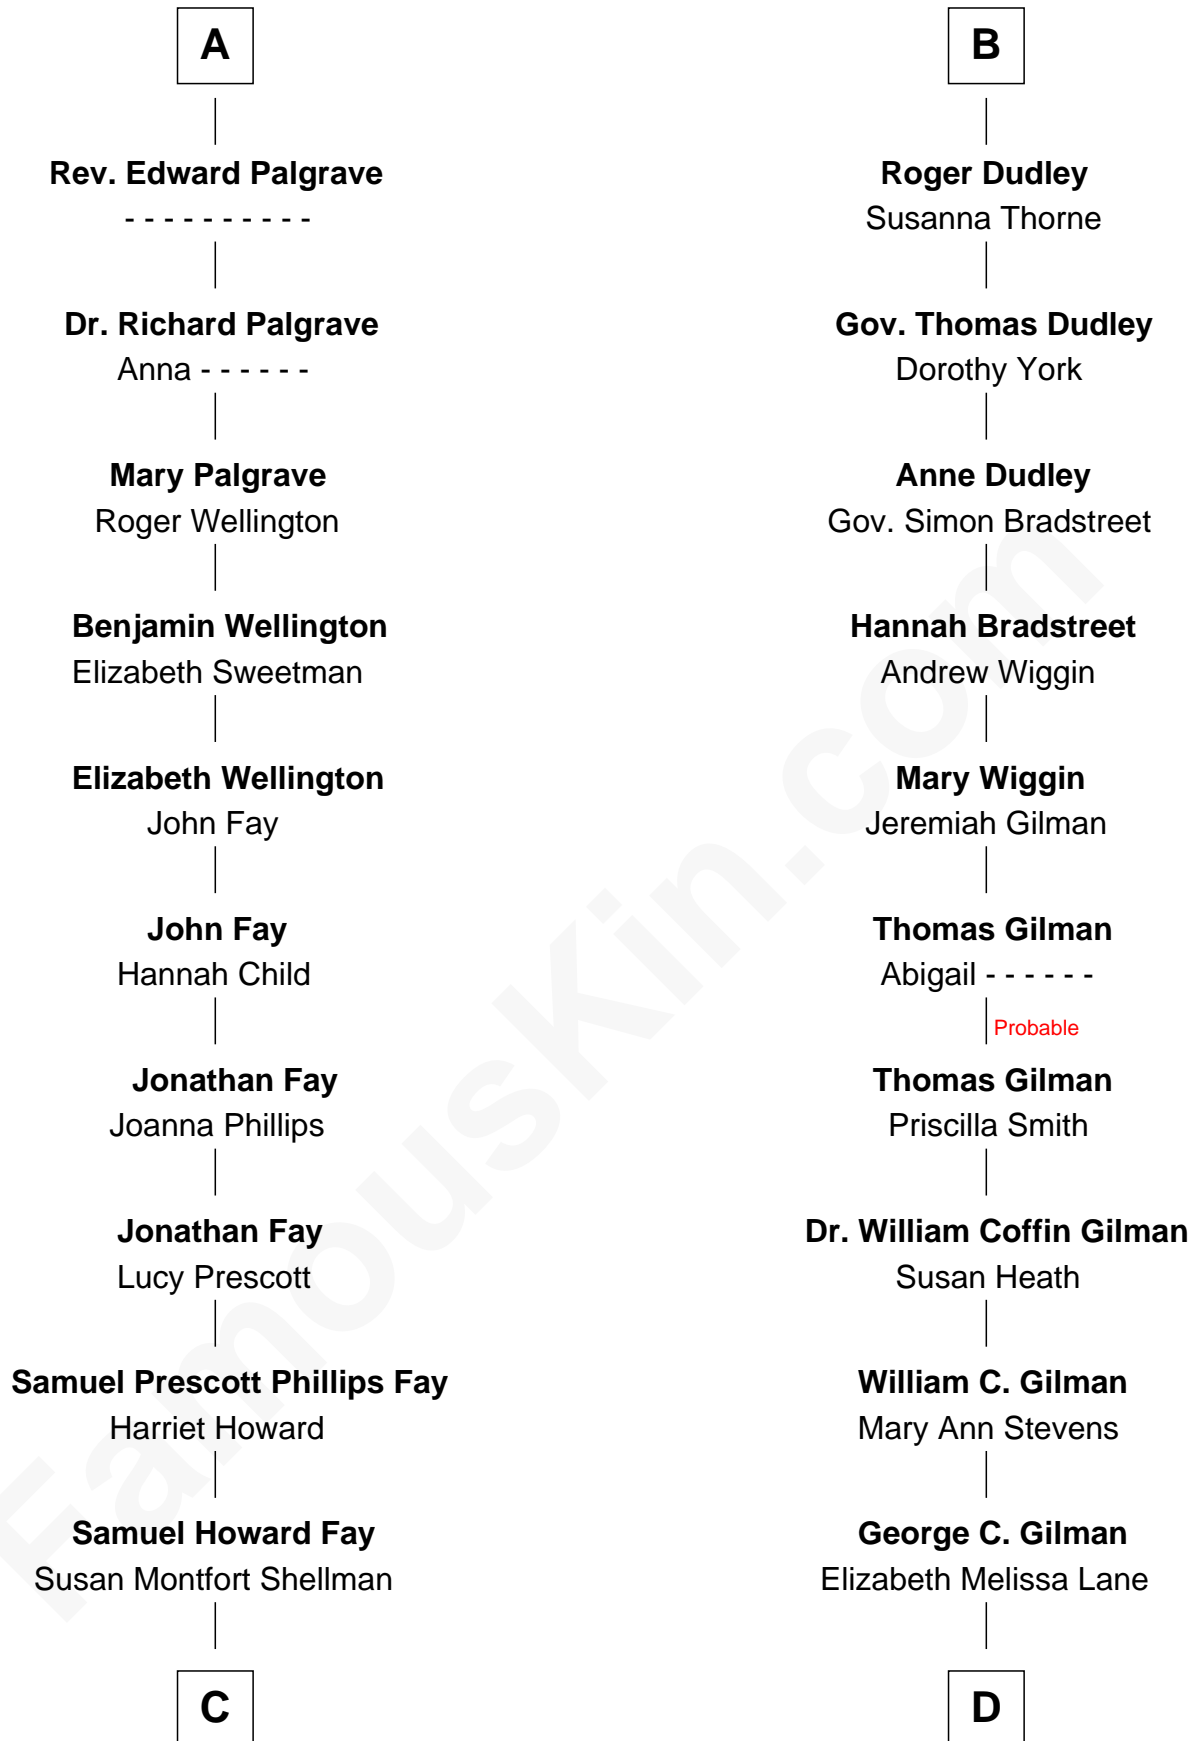

FamousKin.com
Relationship Chart of
George H. W. Bush
41st U.S. President

19th cousin 1 time removed of
George Hamilton
TV and Movie Actor

C

Harriet Eleanor Fay
Rev. James Smith Bush

Samuel Prescott Bush
Flora Sheldon

Prescott Sheldon Bush
Dorothy Wear Walker

George H. W. Bush
41st U.S. President

D

Lillian C. Gilman
Harry Fuller Hamilton

George William Hamilton
Anne Lucille Stevens

George Hamilton
TV and Movie Actor