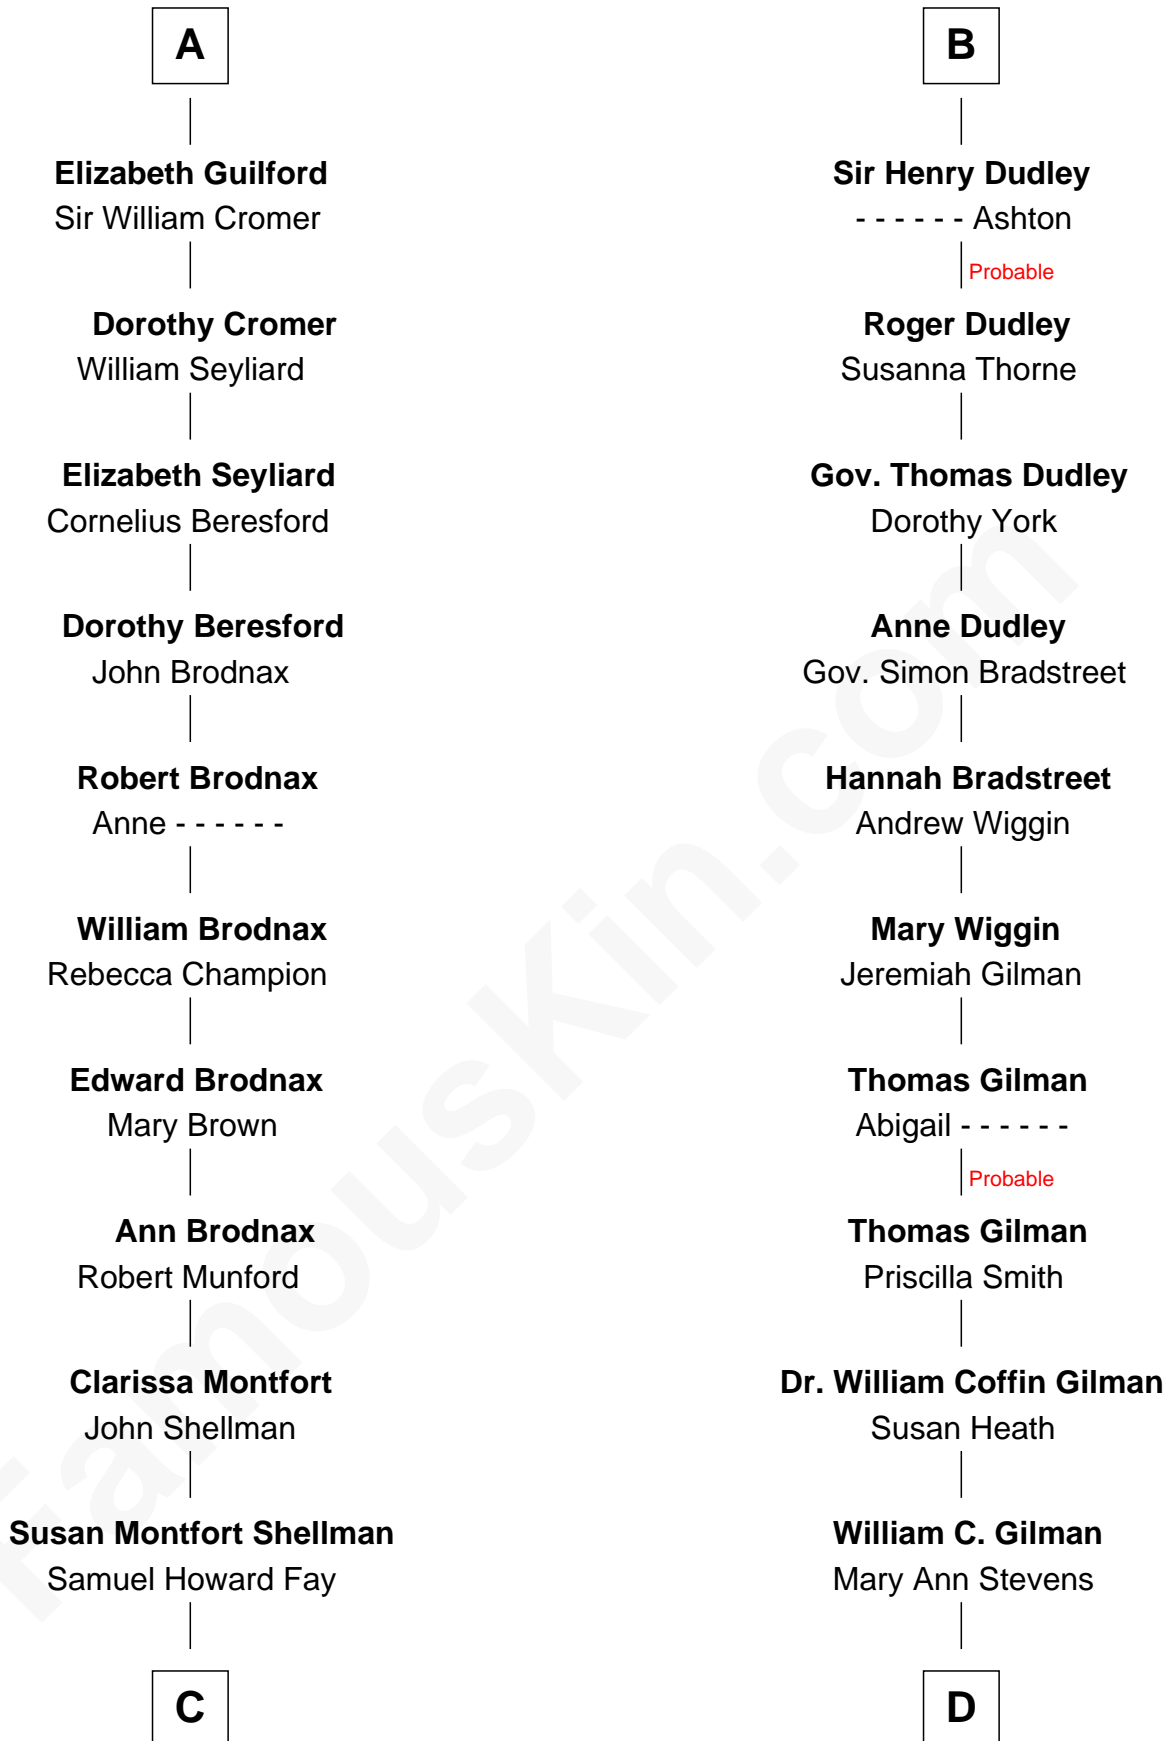

FamousKin.com Relationship Chart of

George H. W. Bush

41st U.S. President

20th cousin of

George Hamilton

TV and Movie Actor

Sir Robert de Holland

Maude la Zouche

C

Harriet Eleanor Fay
Rev. James Smith Bush

Samuel Prescott Bush
Flora Sheldon

Prescott Sheldon Bush
Dorothy Wear Walker

George H. W. Bush
41st U.S. President

D

George C. Gilman
Elizabeth Melissa Lane

Lillian C. Gilman
Harry Fuller Hamilton