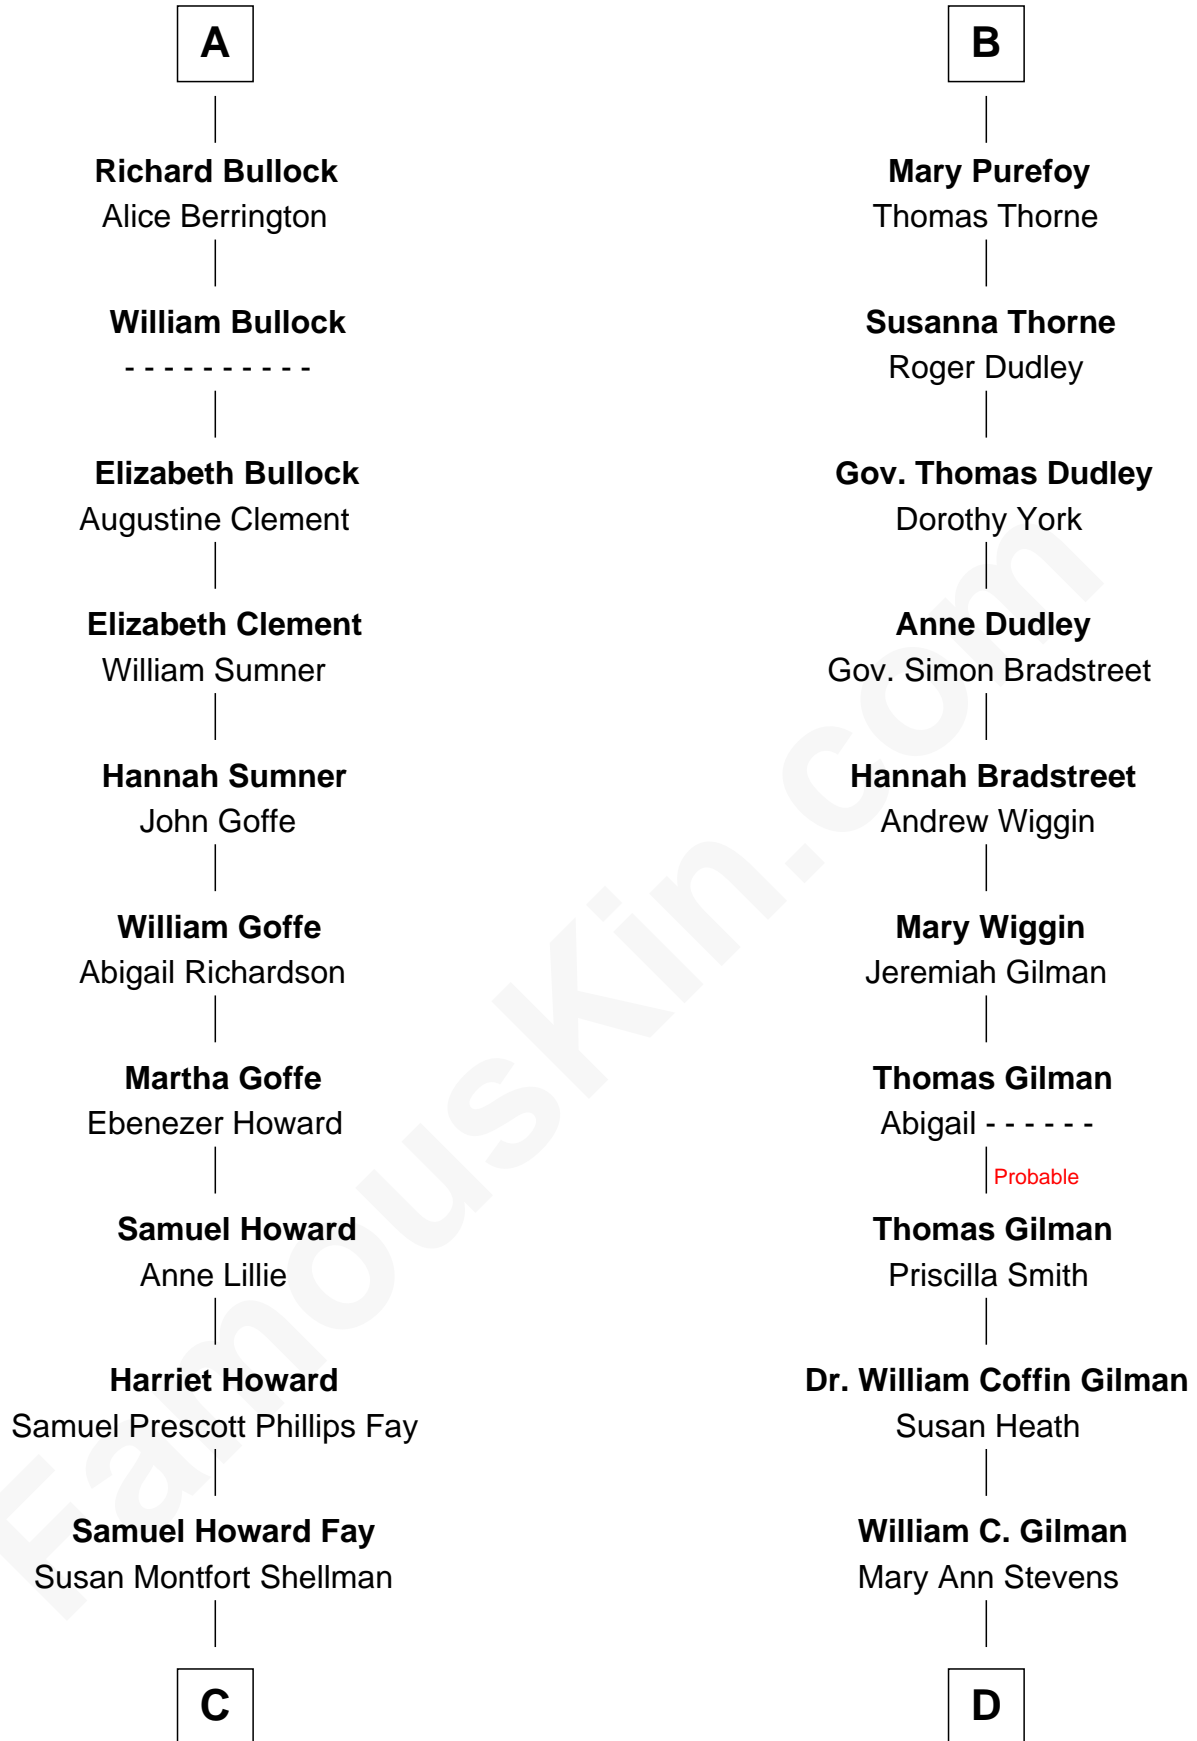

FamousKin.com Relationship Chart of

George H. W. Bush

41st U.S. President

20th cousin of

George Hamilton

TV and Movie Actor

Sir John Howard

Alice de Bois

Joan de Vere

Sir William Norreys

Margaret Norreys

Gilbert Bullock

Thomas Bullock

Alice Kingsmill

A

Joan Howard

John Denton

Alice Denton

Nicholas Purefoy

Edward Purefoy

Anne Fettiplace

B

C

Harriet Eleanor Fay
Rev. James Smith Bush

Samuel Prescott Bush
Flora Sheldon

Prescott Sheldon Bush
Dorothy Wear Walker

George H. W. Bush
41st U.S. President

D

George C. Gilman
Elizabeth Melissa Lane

Lillian C. Gilman
Harry Fuller Hamilton

George William Hamilton
Anne Lucille Stevens