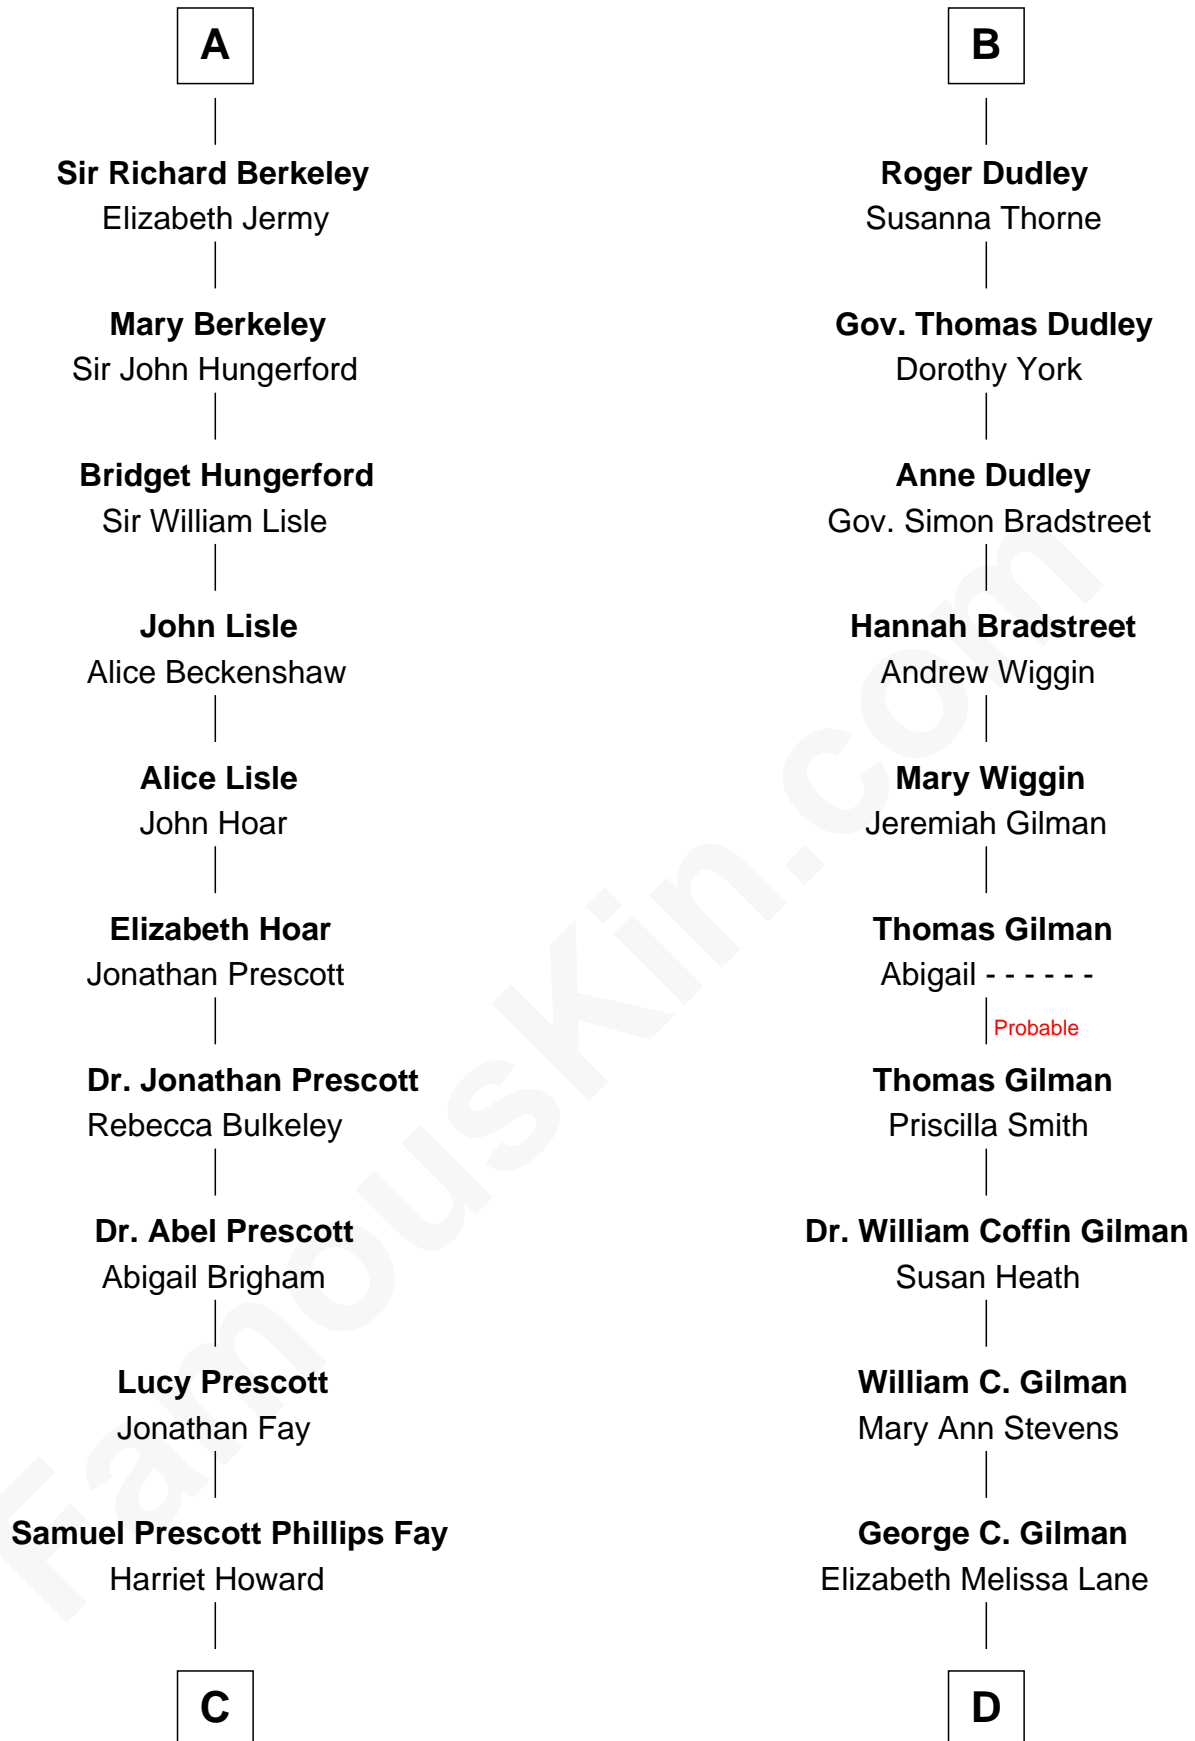

FamousKin.com
Relationship Chart of
George H. W. Bush
41st U.S. President

19th cousin 2 times removed of
George Hamilton
TV and Movie Actor

Sir Maurice de Berkeley
 Eve la Zouche

Maurice de Berkeley
 Margaret - - - - -

A

Thomas de Berkeley
 Katherine de Clyvedon

Sir John Berkeley
 Elizabeth Betteshorne

Elizabeth Berkeley
 Sir John Sutton

Sir Edmund Sutton
 Joyce Tiptoft

Sir Edward Sutton
 Cecily Willoughby

Sir John Sutton
 Cecily Grey

Sir Henry Dudley
 - - - - - Ashton

Probable

B

C

Samuel Howard Fay
Susan Montfort Shellman

Harriet Eleanor Fay
Rev. James Smith Bush

Samuel Prescott Bush
Flora Sheldon

Prescott Sheldon Bush
Dorothy Wear Walker