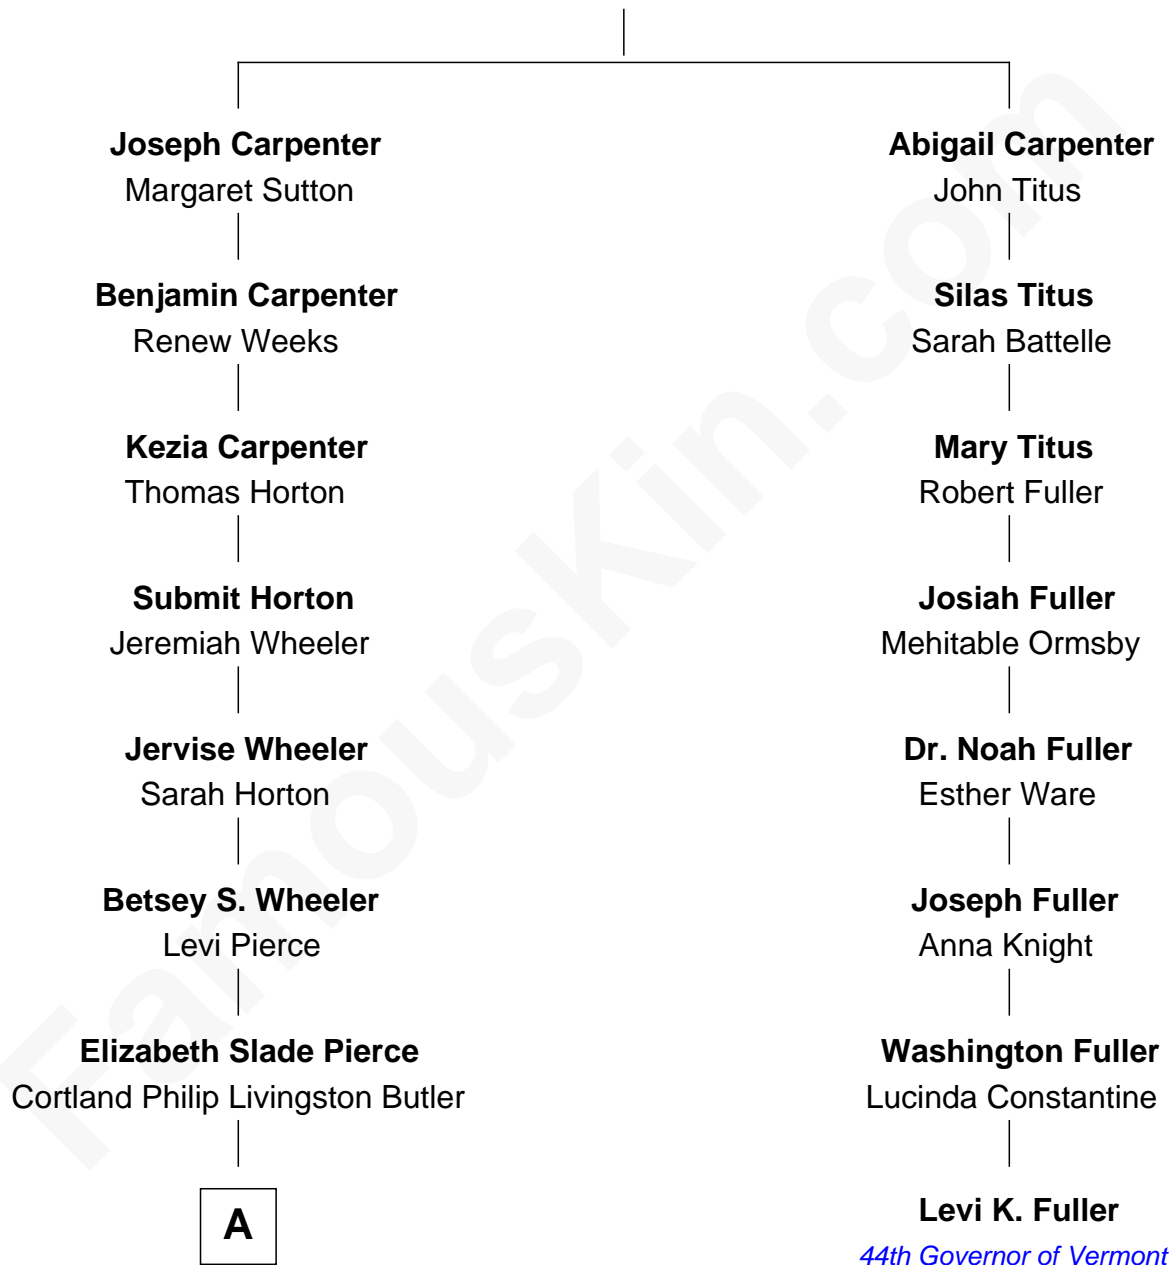

FamousKin.com Relationship Chart of

George H. W. Bush

41st U.S. President

7th cousin 3 times removed of

Levi K. Fuller

44th Governor of Vermont

William Carpenter

Abigail Briant

A

—
Mary Elizabeth Butler
Robert Emmet Sheldon

—
Flora Sheldon
Samuel Prescott Bush

—
Prescott Sheldon Bush
Dorothy Wear Walker

—
George H. W. Bush
41st U.S. President

FamousKin.com