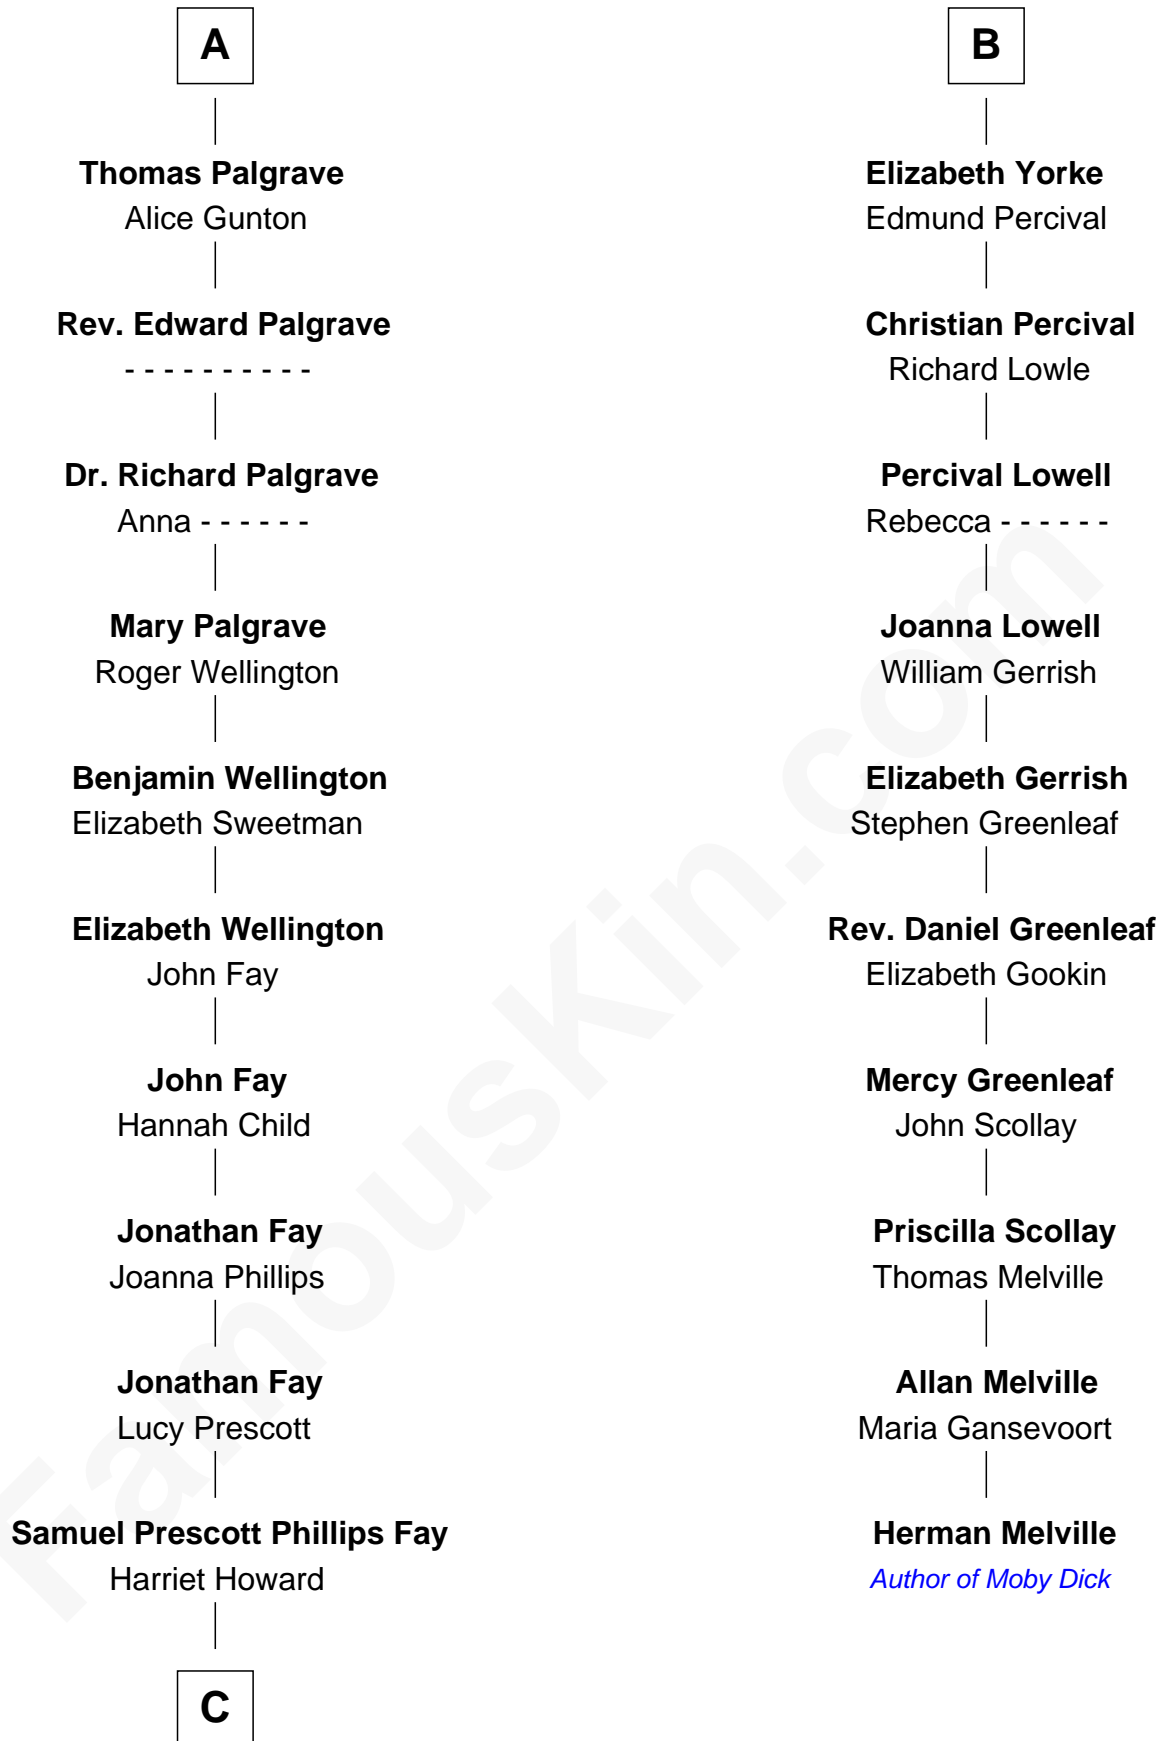

FamousKin.com Relationship Chart of

George H. W. Bush

41st U.S. President

16th cousin 5 times removed of

Herman Melville

Author of Moby Dick

Humphrey de Bohun

Elizabeth Plantagenet

Sir William de Bohun
Elizabeth de Badlesmere

Elizabeth de Bohun
Sir Richard Fitzalan

Elizabeth Fitzalan
Sir Robert Goushill

Elizabeth Goushill
Sir Robert Wingfield

Elizabeth Wingfield
Sir William Brandon

Eleanor Brandon
John Glemham

Anne Glemham
Henry Palgrave

A

Margaret de Bohun
Sir Hugh de Courtnay

Elizabeth de Courtnay
Sir Andrew Luttrell

Sir Hugh Luttrell
Catherine de Beaumont

Sir John Luttrell
Margaret Touchet

Sir James Luttrell
Elizabeth Courtnay

Sir Hugh Luttrell
Margaret Hill

Eleanor Luttrell
Roger Yorke

B

C

—
Samuel Howard Fay
Susan Montfort Shellman

—
Harriet Eleanor Fay
Rev. James Smith Bush

—
Samuel Prescott Bush
Flora Sheldon

—
Prescott Sheldon Bush
Dorothy Wear Walker