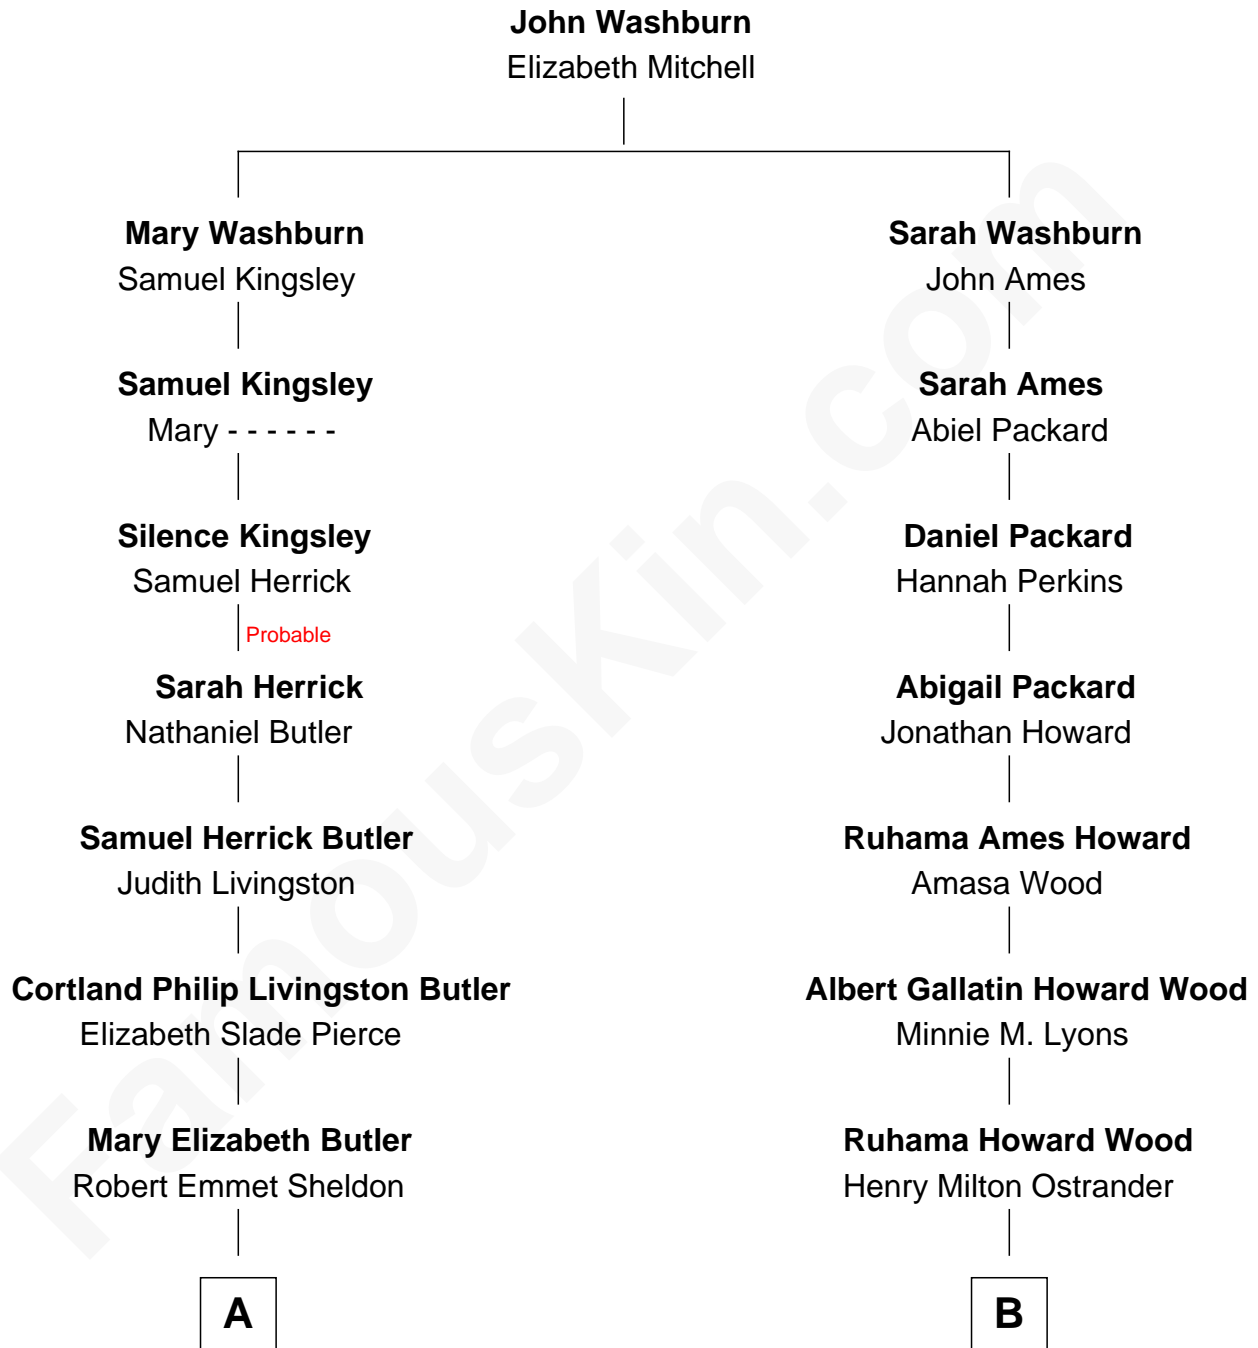

FamousKin.com
Relationship Chart of
George H. W. Bush
41st U.S. President

9th cousin 1 time removed of
Wil Wheaton
TV and Movie Actor

A

Flora Sheldon
Samuel Prescott Bush

Prescott Sheldon Bush
Dorothy Wear Walker

George H. W. Bush
41st U.S. President

B

Mary Frances Ostrander
Donald Ulysses Wheaton

Richard William Wheaton
Dorothy Virginia Morton

Richard William Wheaton
Debra Nordean O'Connor

Wil Wheaton
TV and Movie Actor