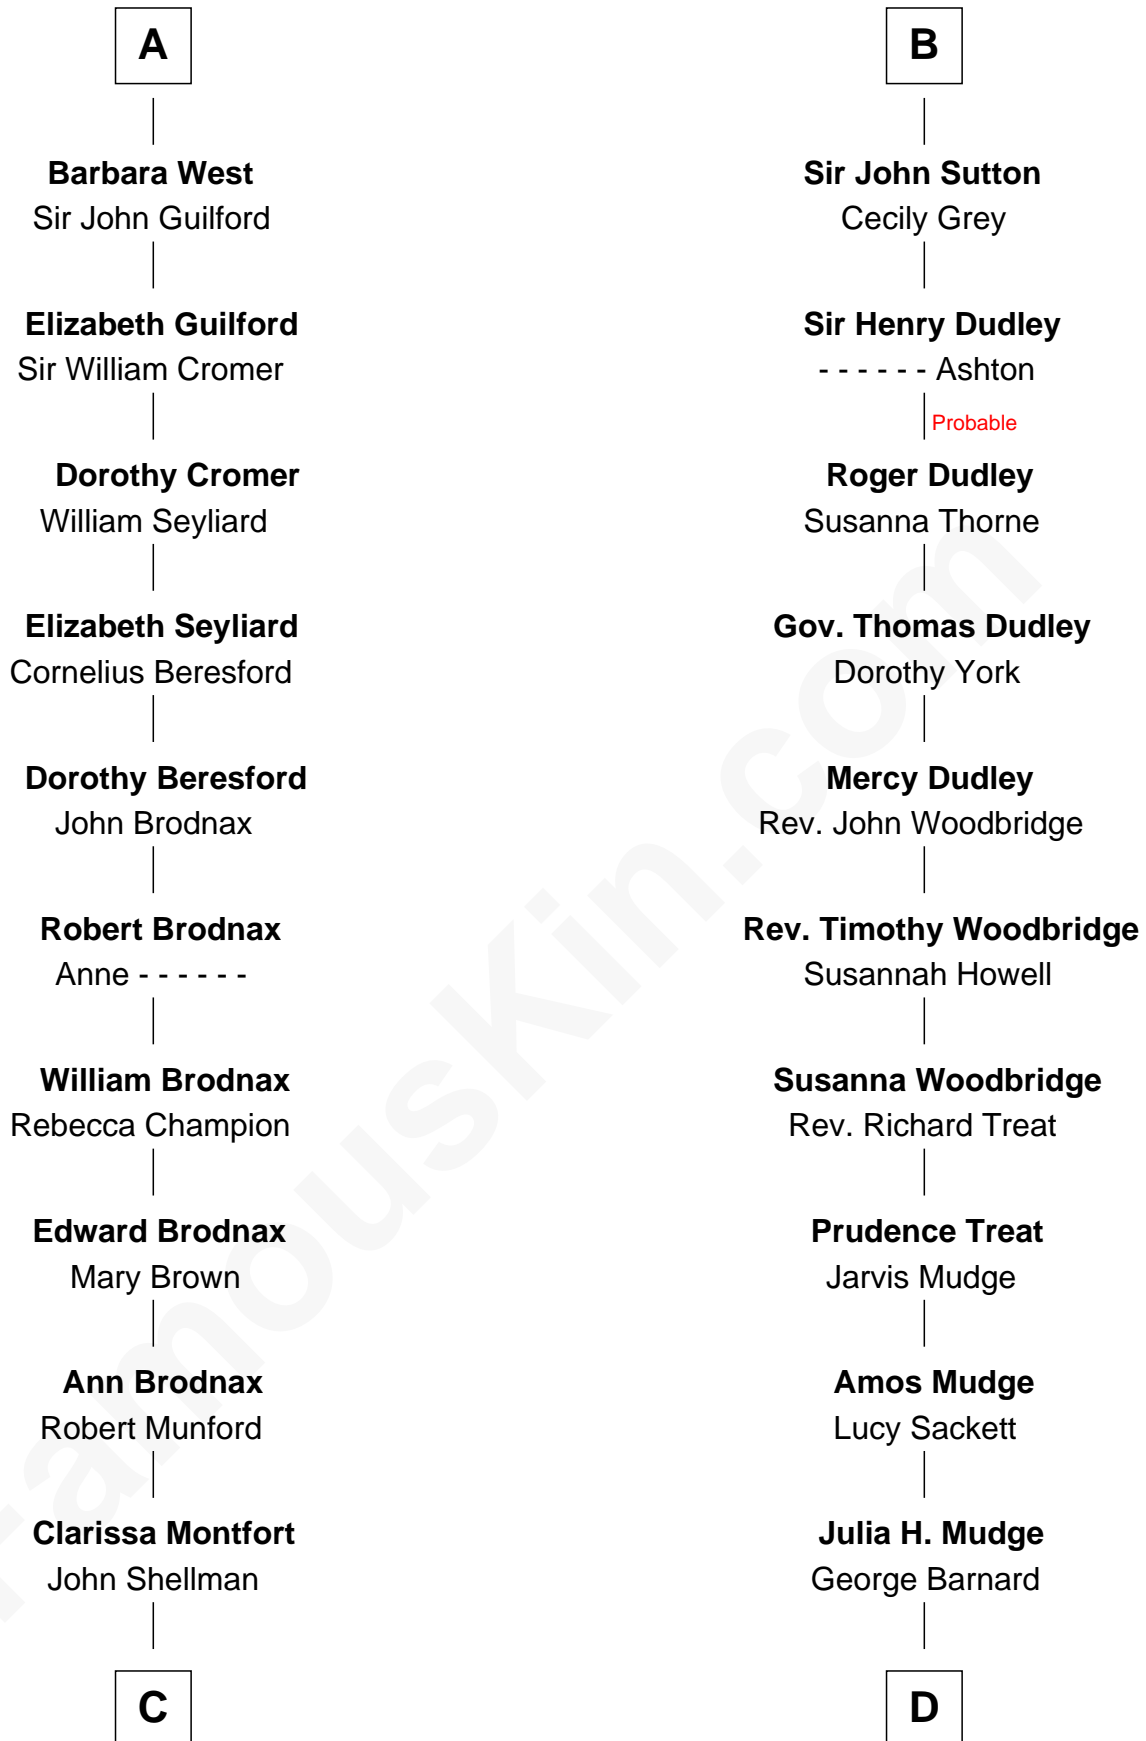

**FamousKin.com**  
**Relationship Chart of**  
**George H. W. Bush**  
*41st U.S. President*

**20th cousin 1 time removed of**  
**Dick Clark**  
*Radio and TV Host*

**Edmund Plantagenet**  
 Blanche of Artois

**C**

**Susan Montfort Shellman**

Samuel Howard Fay

**Harriet Eleanor Fay**

Rev. James Smith Bush

**Samuel Prescott Bush**

Flora Sheldon

**Prescott Sheldon Bush**

Dorothy Wear Walker

**George H. W. Bush**

*41st U.S. President*

**D**

**George Barnard**

Jane Sophia Fuller

**Charles Fuller Barnard**

Anna May Aldridge