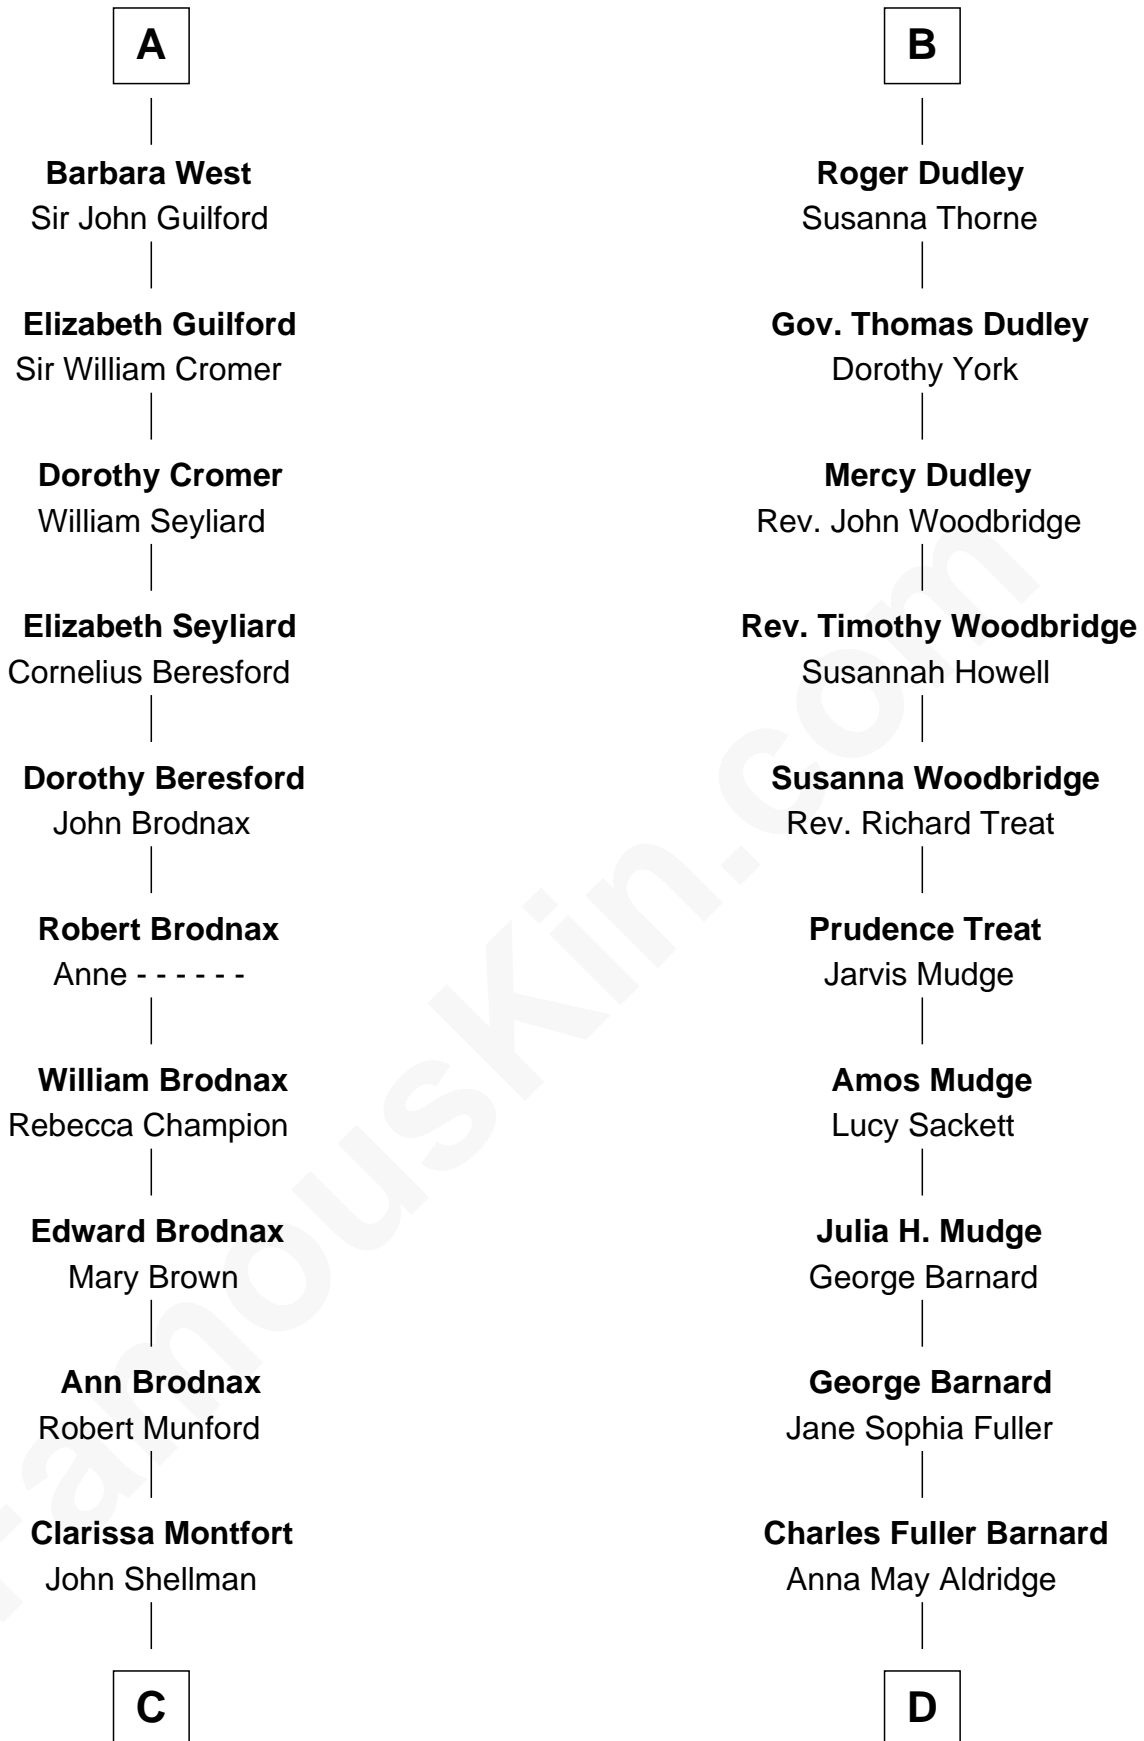

FamousKin.com
Relationship Chart of
George H. W. Bush
41st U.S. President

18th cousin 3 times removed of
Dick Clark
Radio and TV Host

C

Susan Montfort Shellman

Samuel Howard Fay

Harriet Eleanor Fay

Rev. James Smith Bush

Samuel Prescott Bush

Flora Sheldon

Prescott Sheldon Bush

Dorothy Wear Walker

George H. W. Bush

41st U.S. President

D

Julia Fuller Barnard