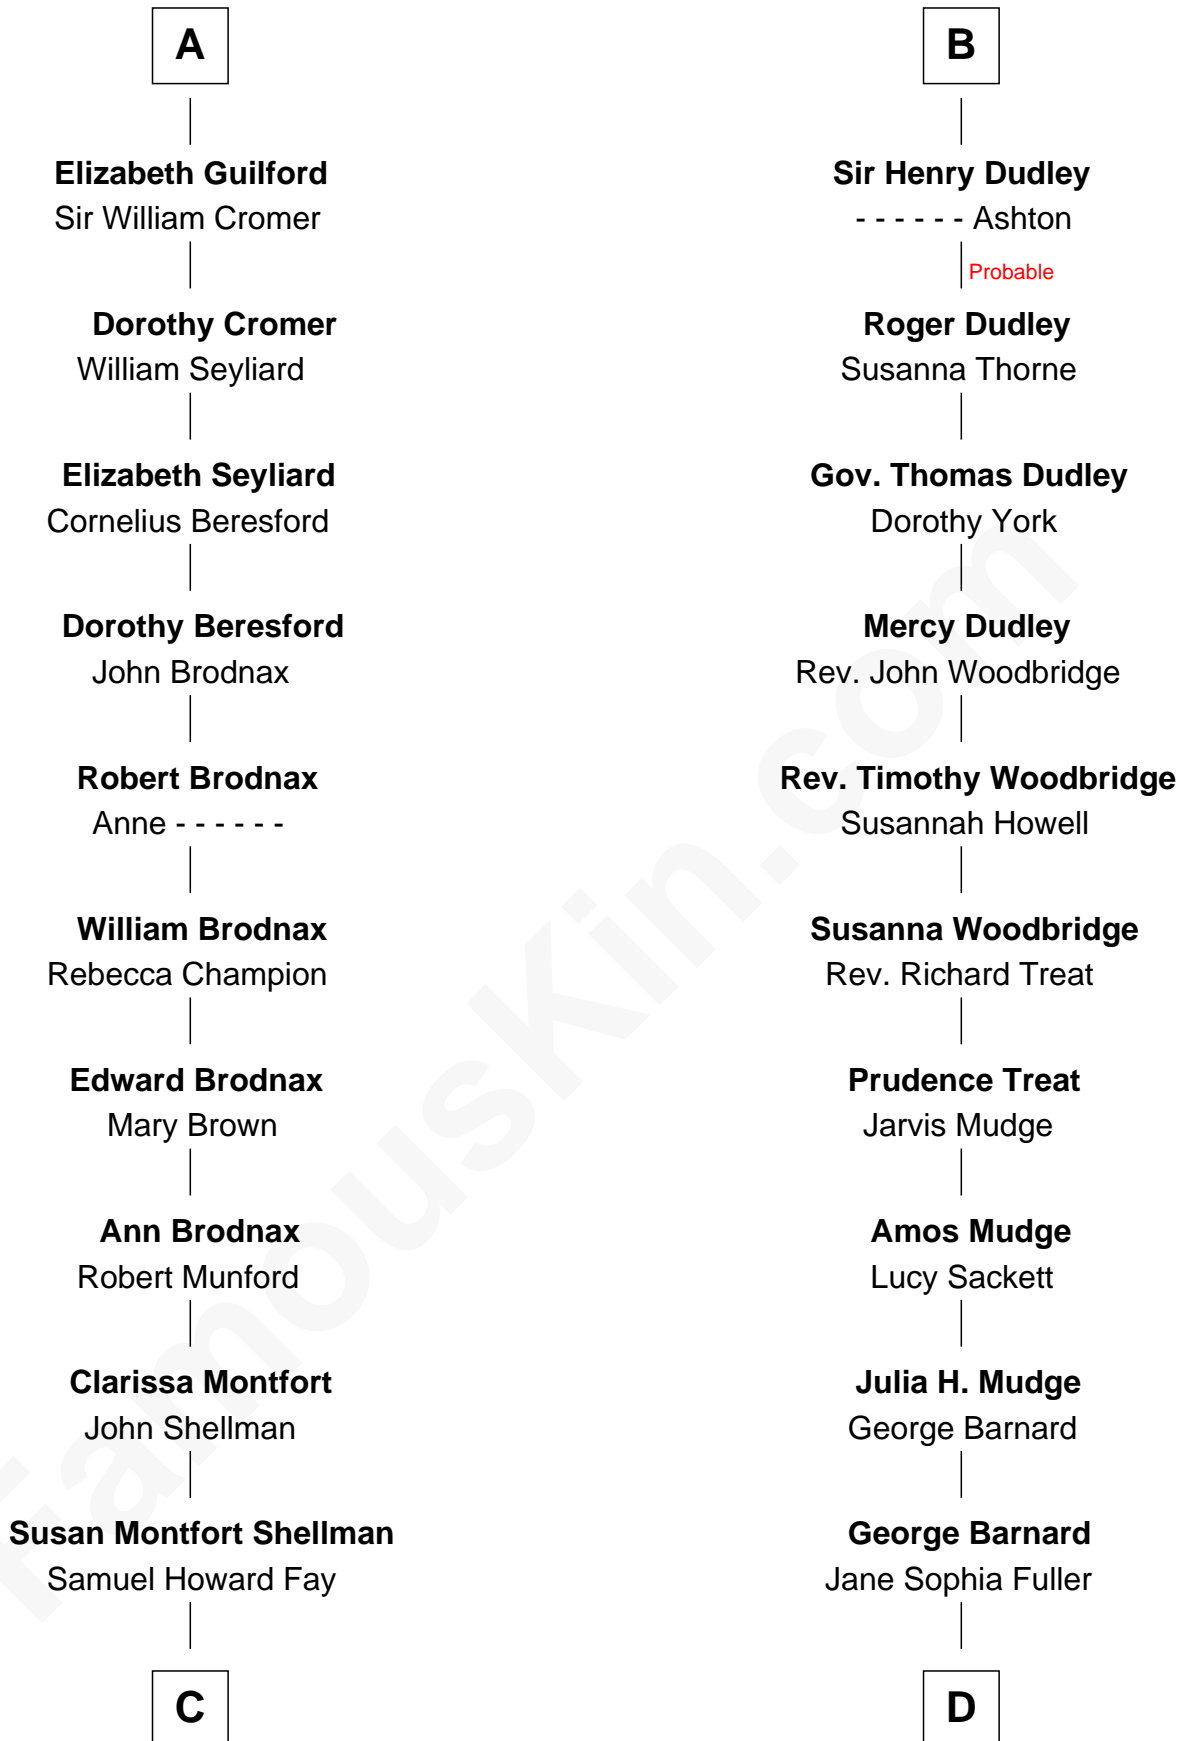

**FamousKin.com**  
**Relationship Chart of**  
**George H. W. Bush**  
*41st U.S. President*

**19th cousin 1 time removed of**  
**Dick Clark**  
*Radio and TV Host*

**Sir Robert de Holland**  
 Maude la Zouche

**C**

**Harriet Eleanor Fay**  
Rev. James Smith Bush

**Samuel Prescott Bush**  
Flora Sheldon

**Prescott Sheldon Bush**  
Dorothy Wear Walker

**George H. W. Bush**  
*41st U.S. President*

**D**

**Charles Fuller Barnard**  
Anna May Aldridge

**Julia Fuller Barnard**  
Richard Augustus Clark

**Dick Clark**  
*Radio and TV Host*