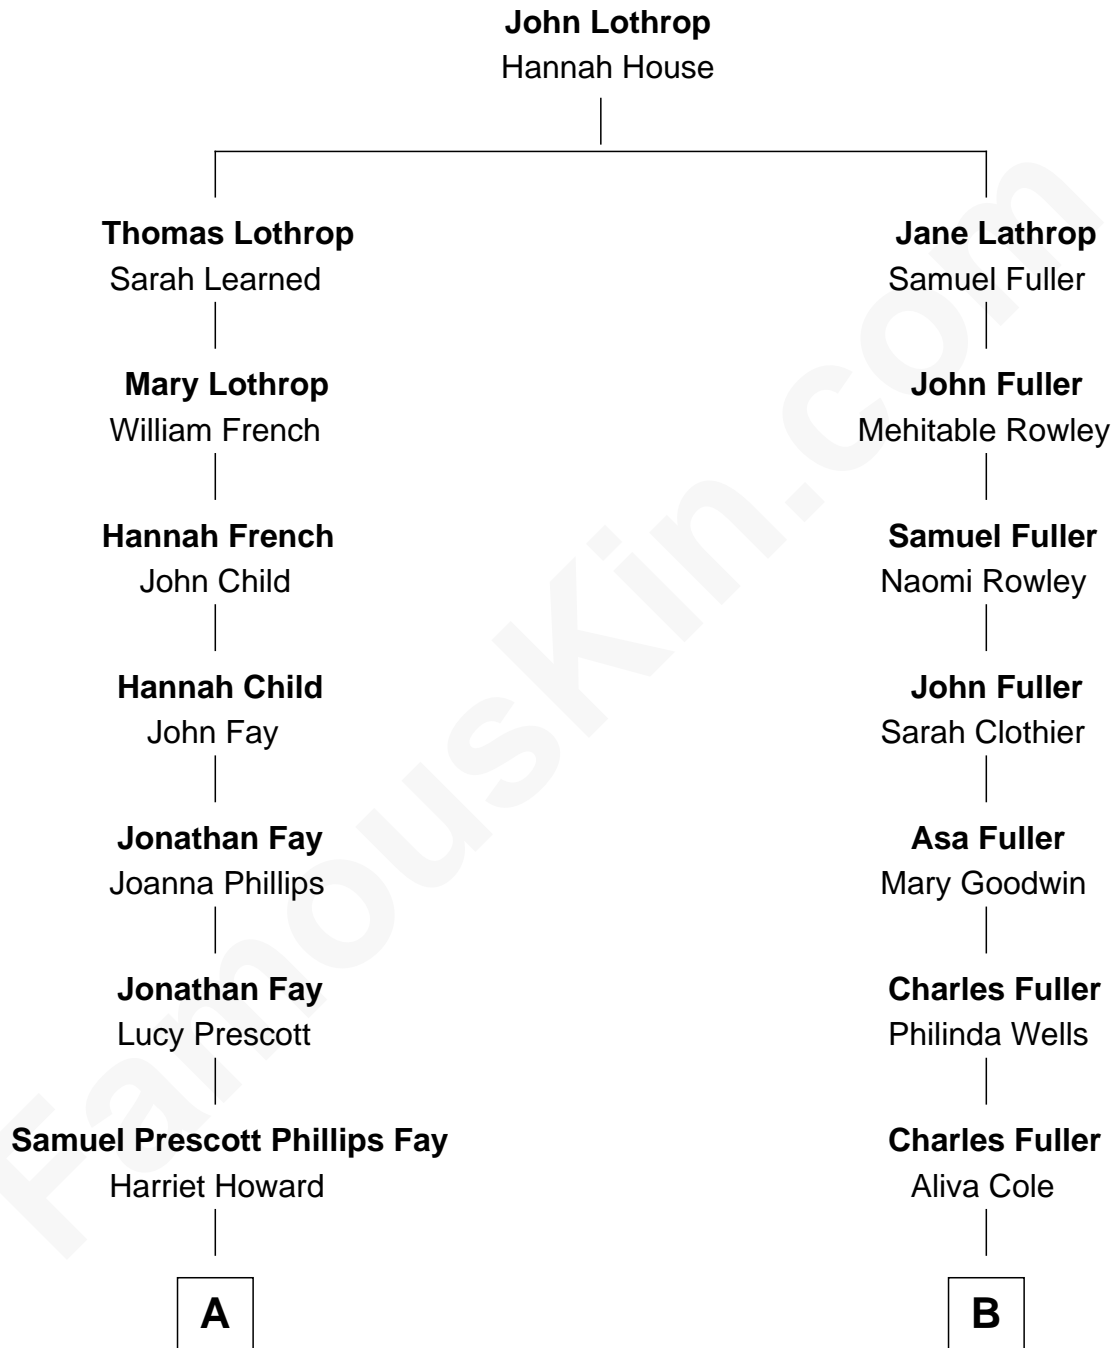

FamousKin.com
Relationship Chart of
George H. W. Bush
41st U.S. President

10th cousin 1 time removed of

Dick Clark
Radio and TV Host

A

Samuel Howard Fay
Susan Montfort Shellman

Harriet Eleanor Fay
Rev. James Smith Bush

Samuel Prescott Bush
Flora Sheldon

Prescott Sheldon Bush
Dorothy Wear Walker

George H. W. Bush
41st U.S. President

B

Jane Sophia Fuller
George Barnard

Charles Fuller Barnard
Anna May Aldridge

Julia Fuller Barnard
Richard Augustus Clark