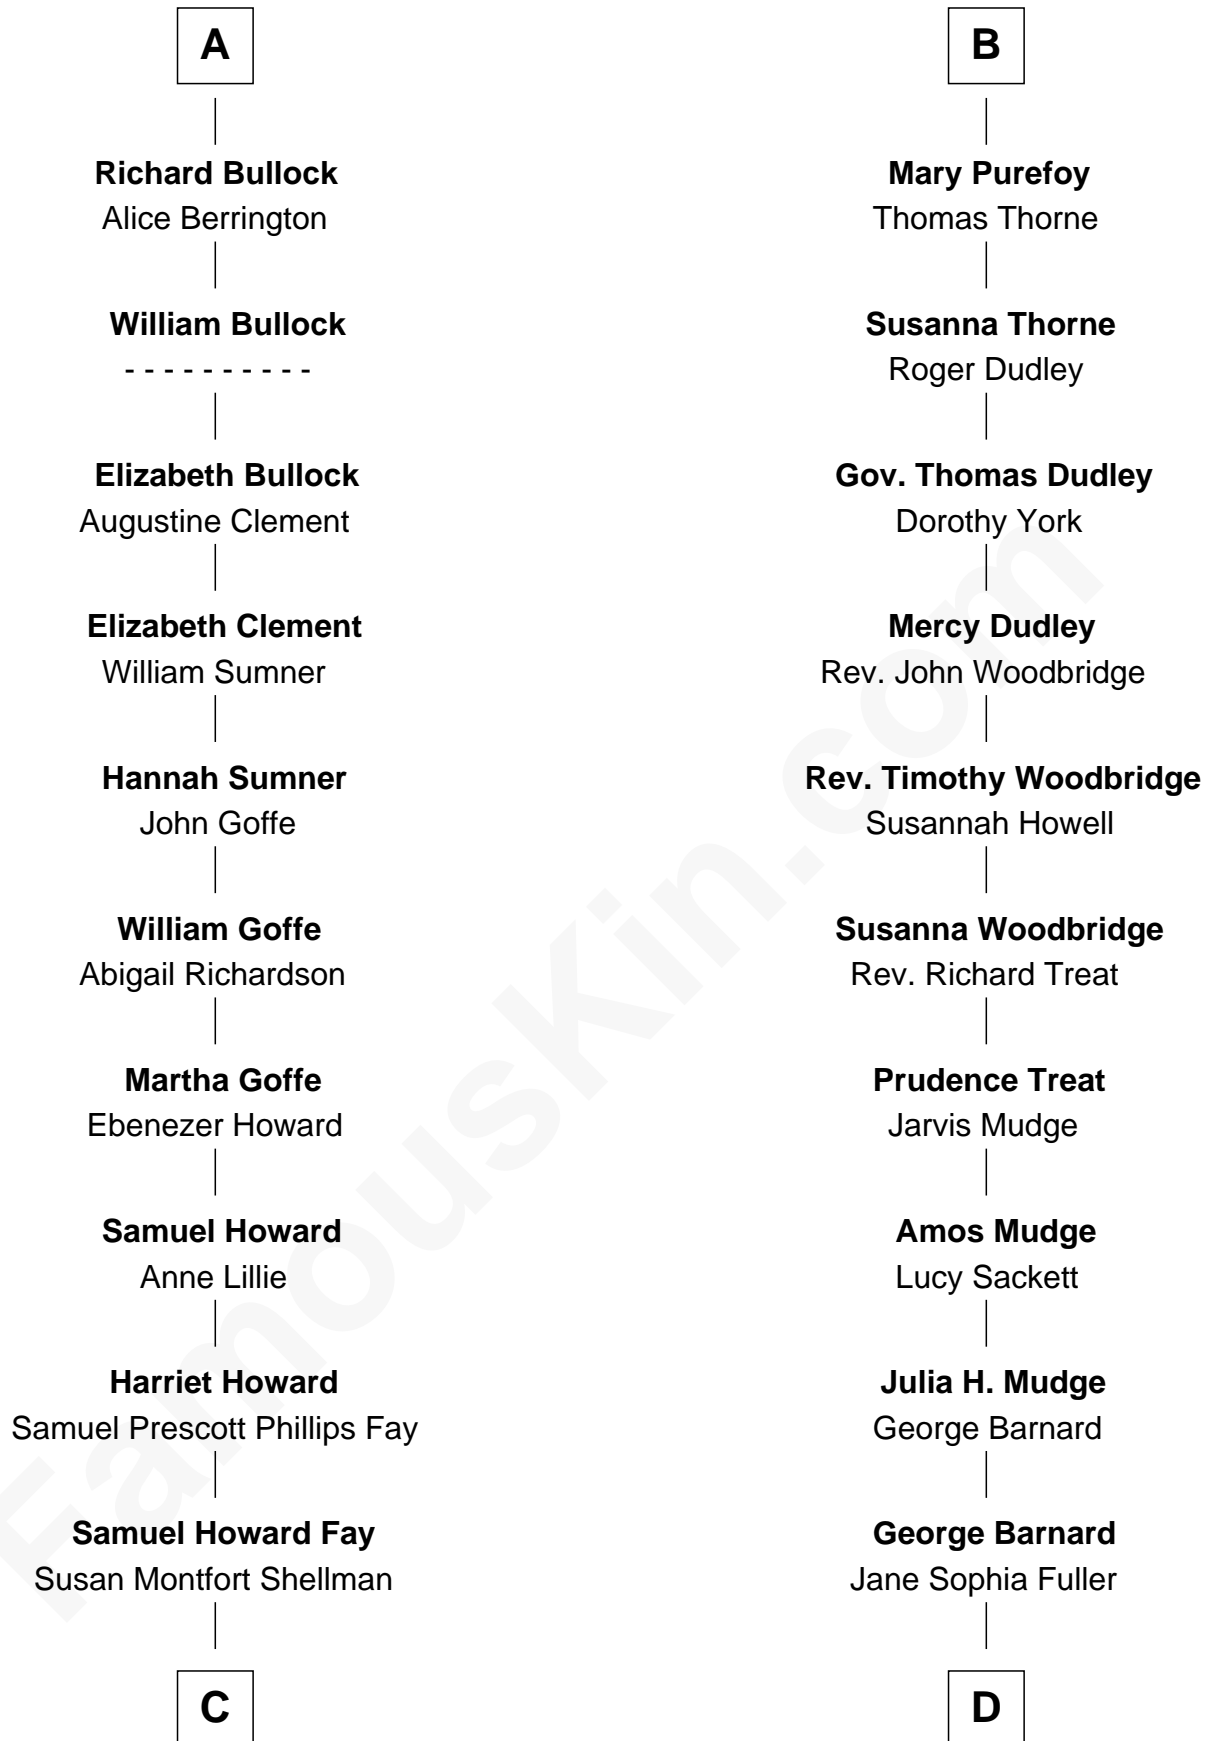

FamousKin.com
Relationship Chart of
George H. W. Bush
41st U.S. President

19th cousin 1 time removed of
Dick Clark
Radio and TV Host

Sir John Howard
 Alice de Bois

C

Harriet Eleanor Fay
Rev. James Smith Bush

Samuel Prescott Bush
Flora Sheldon

Prescott Sheldon Bush
Dorothy Wear Walker

George H. W. Bush
41st U.S. President

D

Charles Fuller Barnard
Anna May Aldridge

Julia Fuller Barnard
Richard Augustus Clark

Dick Clark
Radio and TV Host