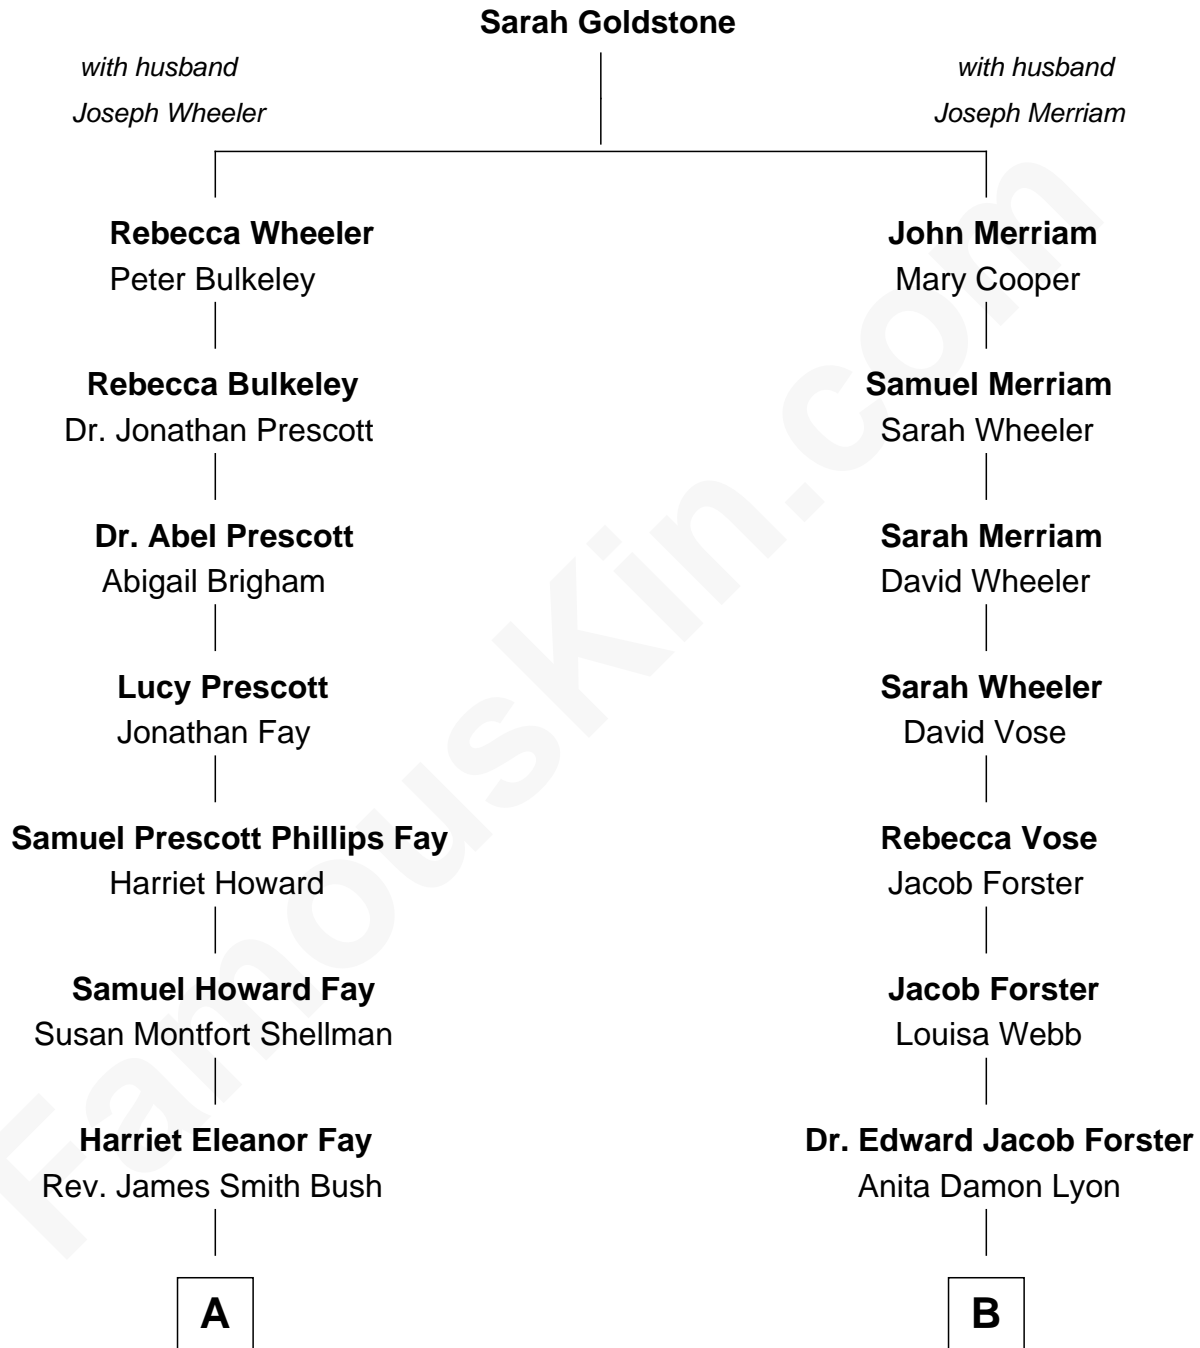

FamousKin.com
Relationship Chart of
George H. W. Bush
41st U.S. President

9th cousin 1 time removed of
James Spader
TV and Movie Actor

A

Samuel Prescott Bush

Flora Sheldon

Prescott Sheldon Bush

Dorothy Wear Walker

George H. W. Bush

41st U.S. President

B

Elizabeth Thompson Forster

Frederic Channing Bowditch

Elizabeth Higginson Bowditch

James Randall Fraser

Jean Fraser