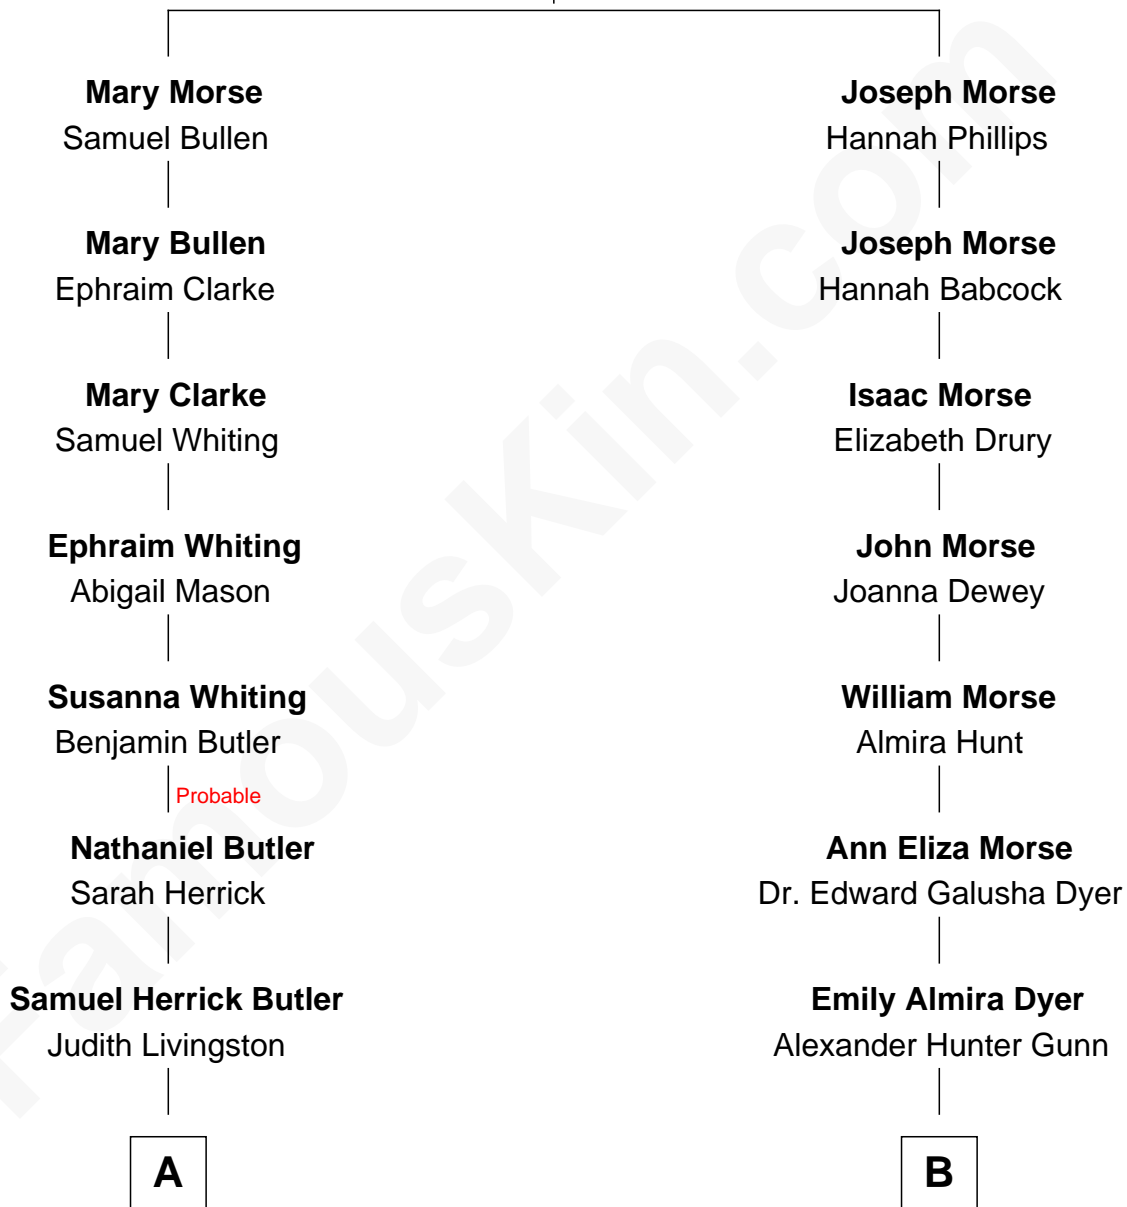

FamousKin.com
Relationship Chart of
George H. W. Bush
41st U.S. President

10th cousin 1 time removed of
Elisabeth Shue
TV and Movie Actress

Samuel Morse
 Elizabeth Jasper

A

Cortland Philip Livingston Butler

Elizabeth Slade Pierce

Mary Elizabeth Butler

Robert Emmet Sheldon

Flora Sheldon

Samuel Prescott Bush

Prescott Sheldon Bush

Dorothy Wear Walker

George H. W. Bush

41st U.S. President

B

Alexander Hunter Gunn

Harriet Grace Brewster Willcox

Mary Brewster Gunn

Adoniram Judson Wells

Anne Brewster Wells

James William Shue