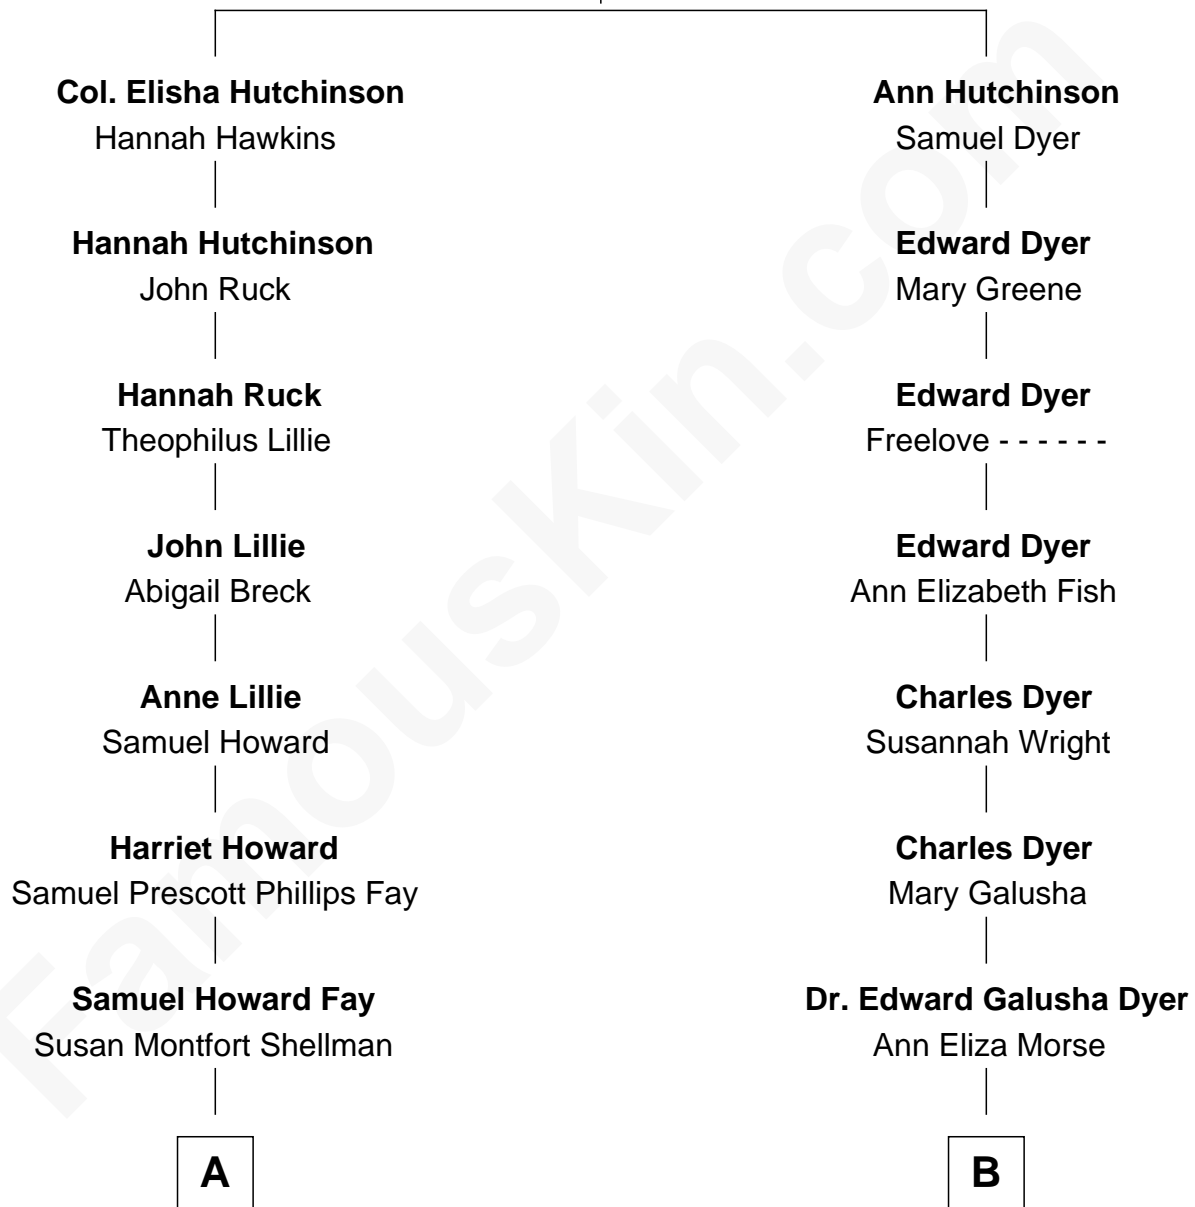

**FamousKin.com**  
**Relationship Chart of**  
**George H. W. Bush**  
*41st U.S. President*

10th cousin 1 time removed of  
**Elisabeth Shue**  
*TV and Movie Actress*

**Edward Hutchinson**  
 Katherine Hamby

**A**

**Harriet Eleanor Fay**  
Rev. James Smith Bush

**Samuel Prescott Bush**  
Flora Sheldon

**Prescott Sheldon Bush**  
Dorothy Wear Walker

**George H. W. Bush**  
*41st U.S. President*

**B**

**Emily Almira Dyer**  
Alexander Hunter Gunn

**Alexander Hunter Gunn**  
Harriet Grace Brewster Willcox

**Mary Brewster Gunn**  
Adoniram Judson Wells

**Anne Brewster Wells**  
James William Shue

**Elisabeth Shue**  
*TV and Movie Actress*