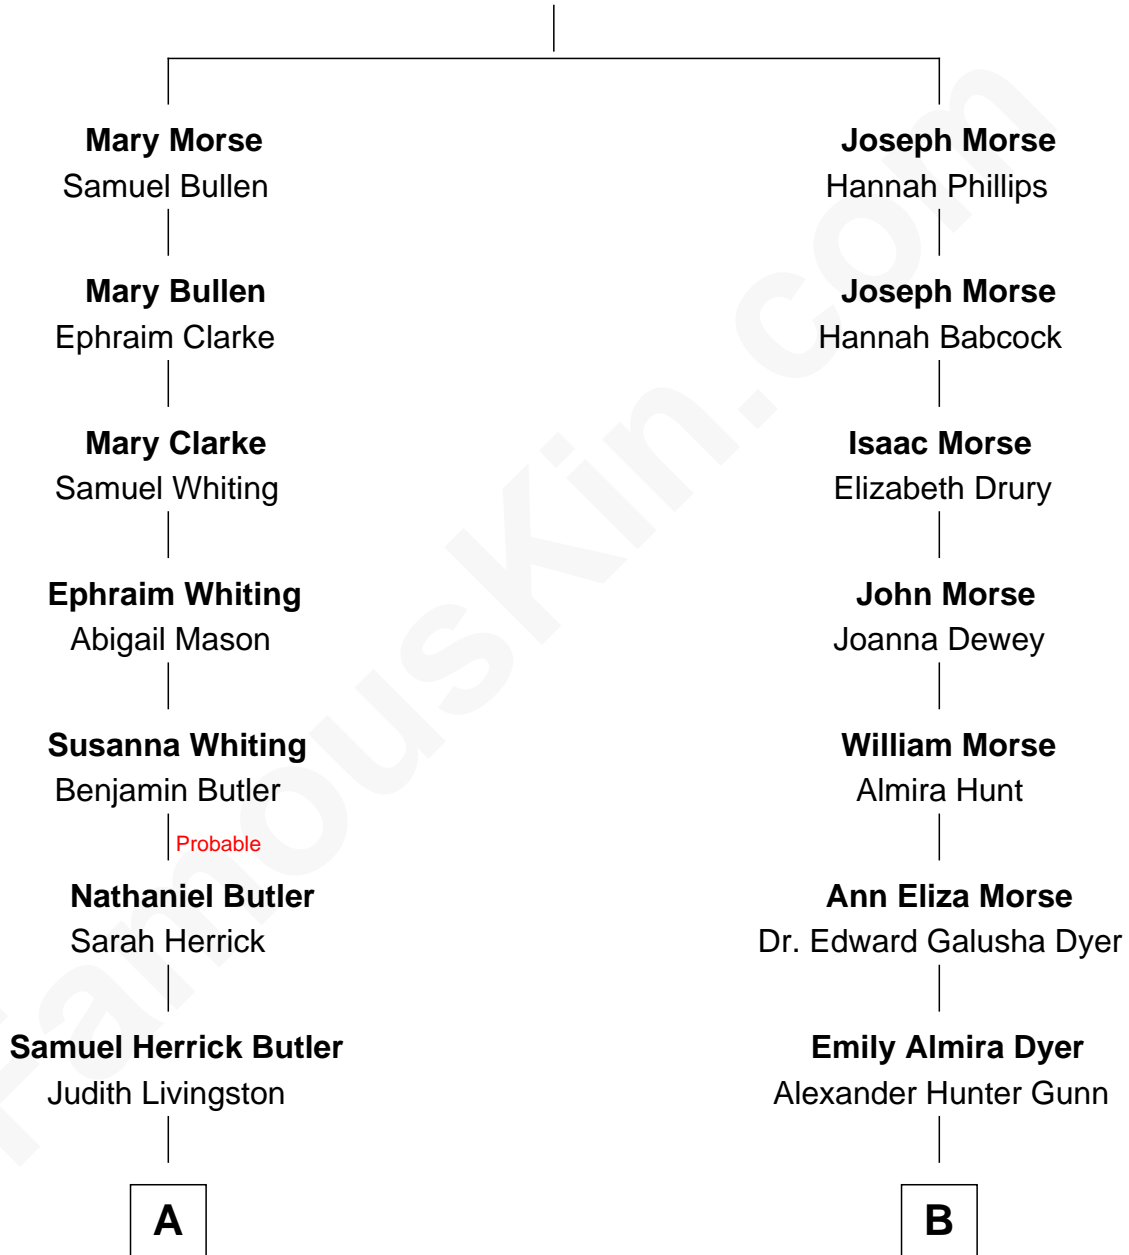

FamousKin.com
Relationship Chart of
George H. W. Bush
41st U.S. President

10th cousin 1 time removed of
Andrew Shue
TV Actor

Samuel Morse
 Elizabeth Jasper

A

Cortland Philip Livingston Butler

Elizabeth Slade Pierce

Mary Elizabeth Butler

Robert Emmet Sheldon

Flora Sheldon

Samuel Prescott Bush

Prescott Sheldon Bush

Dorothy Wear Walker

George H. W. Bush

41st U.S. President

B

Alexander Hunter Gunn

Harriet Grace Brewster Willcox

Mary Brewster Gunn

Adoniram Judson Wells

Anne Brewster Wells

James William Shue

Andrew Shue