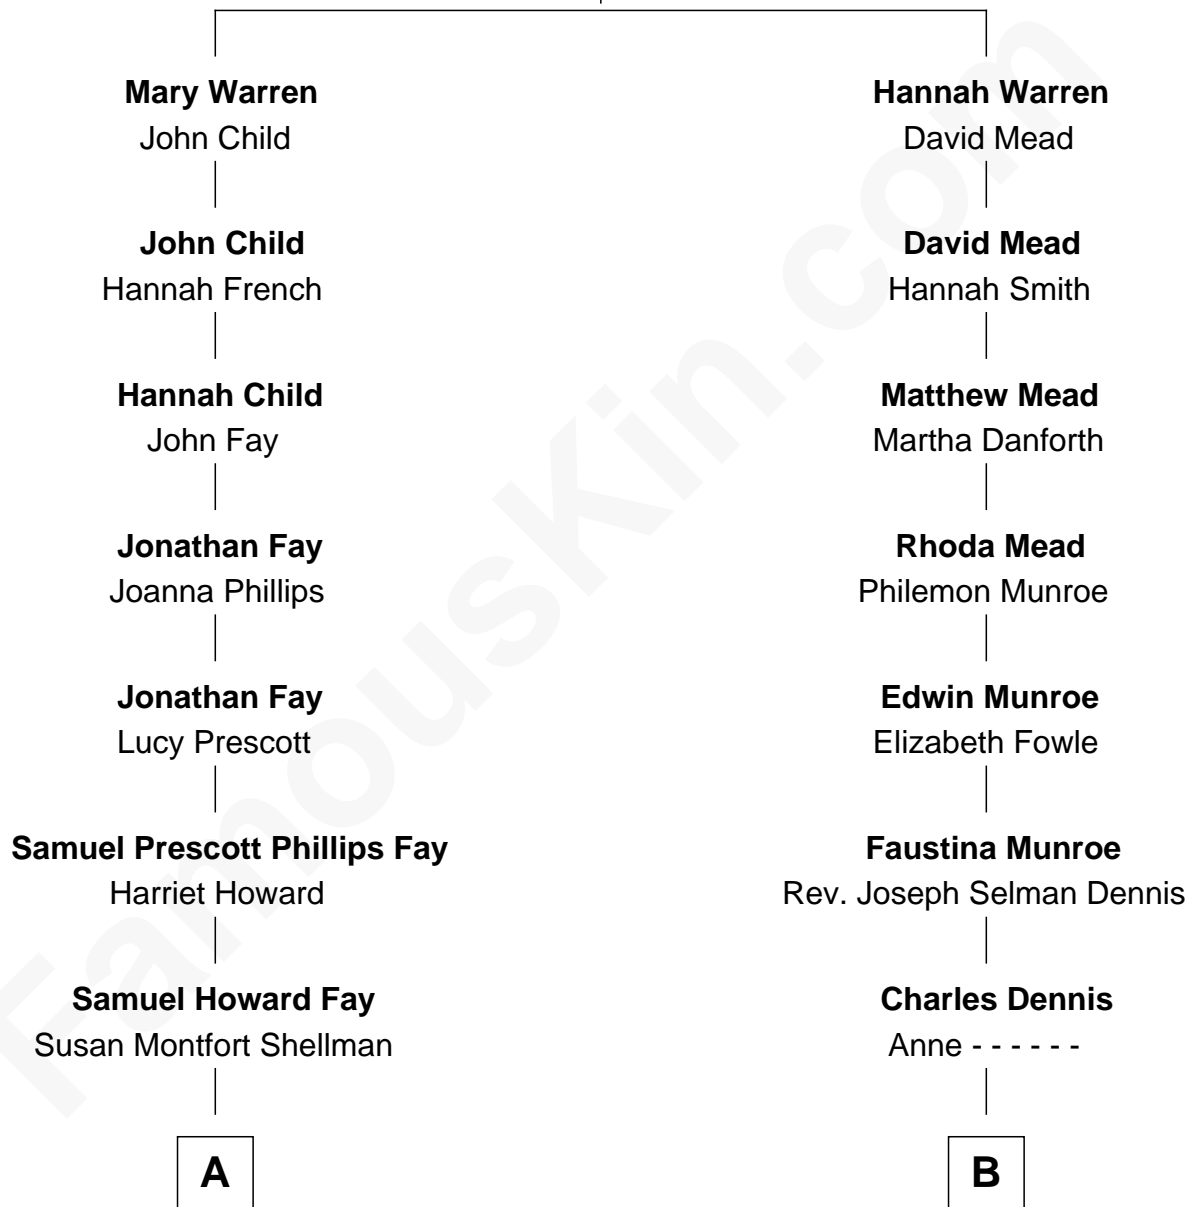

# FamousKin.com Relationship Chart of

**George H. W. Bush**

*41st U.S. President*

9th cousin 1 time removed of

**Nathaniel Philbrick**

*Author of In the Heart of the Sea*

**Daniel Warren**

Mary Barron

**A**

**Harriet Eleanor Fay**  
Rev. James Smith Bush

**Samuel Prescott Bush**  
Flora Sheldon

**Prescott Sheldon Bush**  
Dorothy Wear Walker

**George H. W. Bush**  
*41st U.S. President*

**B**

**Gerald Monroe Dennis**  
Jennie L. Kramer