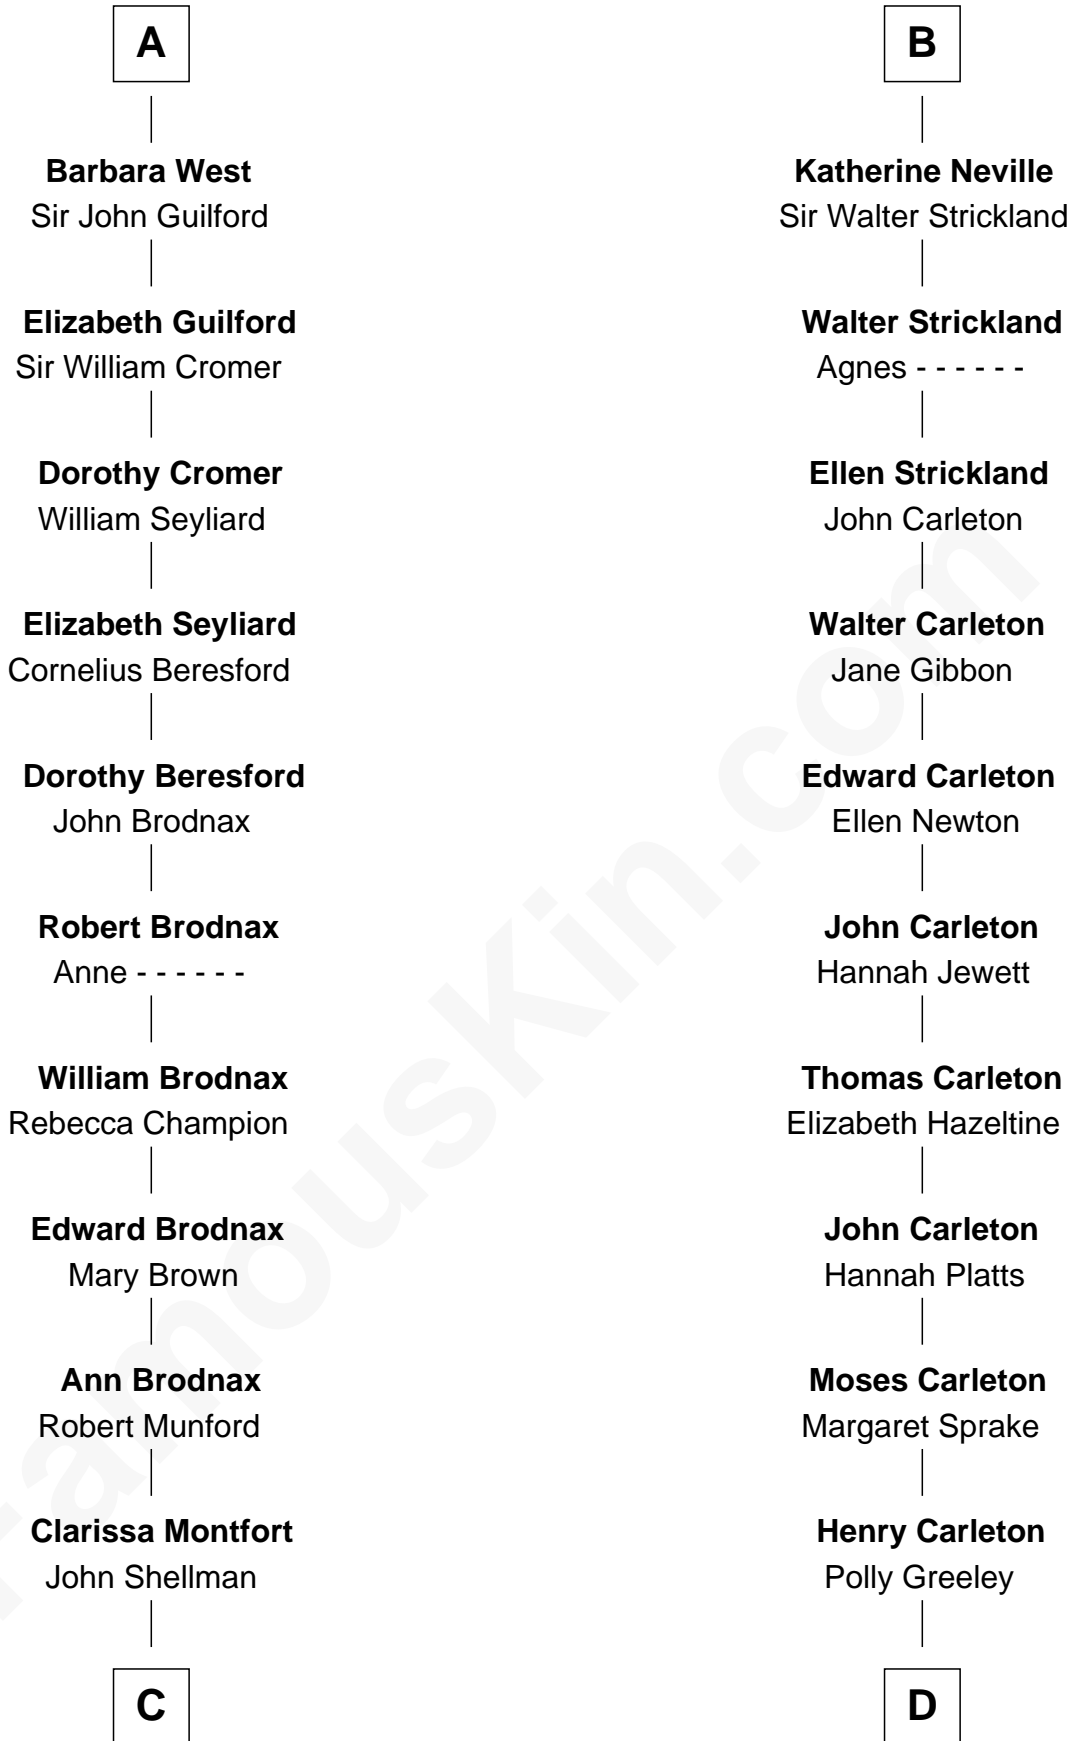

**FamousKin.com**  
**Relationship Chart of**  
**George H. W. Bush**  
*41st U.S. President*

18th cousin 3 times removed of

**Charles A. Pillsbury**  
*Co-Founder of C.A. Pillsbury Co.*

**Sir Thomas de Beauchamp**  
 Katherine de Mortimer

**C**

**Susan Montfort Shellman**

Samuel Howard Fay

**Harriet Eleanor Fay**

Rev. James Smith Bush

**Samuel Prescott Bush**

Flora Sheldon

**Prescott Sheldon Bush**