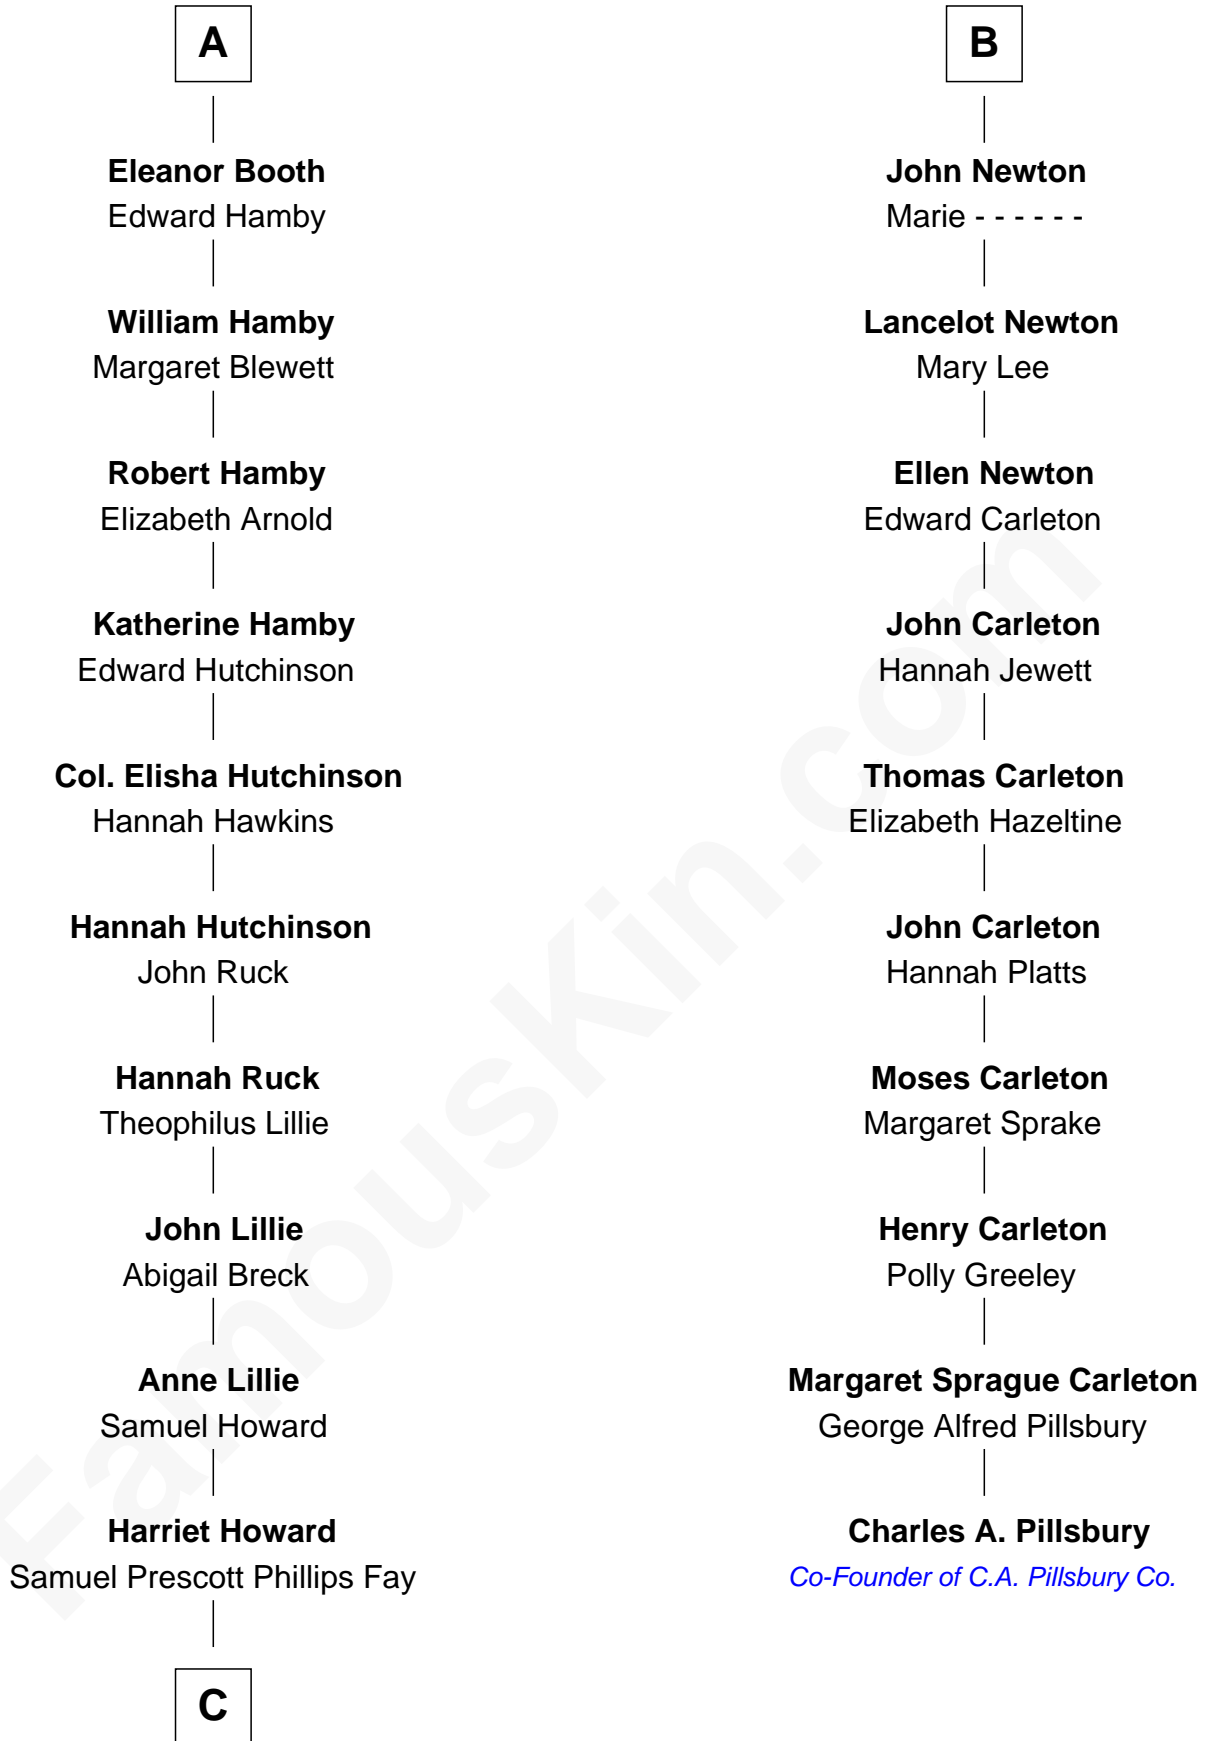

FamousKin.com
Relationship Chart of
George H. W. Bush
41st U.S. President

16th cousin 5 times removed of

Charles A. Pillsbury
Co-Founder of C.A. Pillsbury Co.

Sir Robert de Umfreville

C

—
Samuel Howard Fay
Susan Montfort Shellman

—
Harriet Eleanor Fay
Rev. James Smith Bush

—
Samuel Prescott Bush
Flora Sheldon

—
Prescott Sheldon Bush
Dorothy Wear Walker

—
George H. W. Bush
41st U.S. President

FamousKin.com