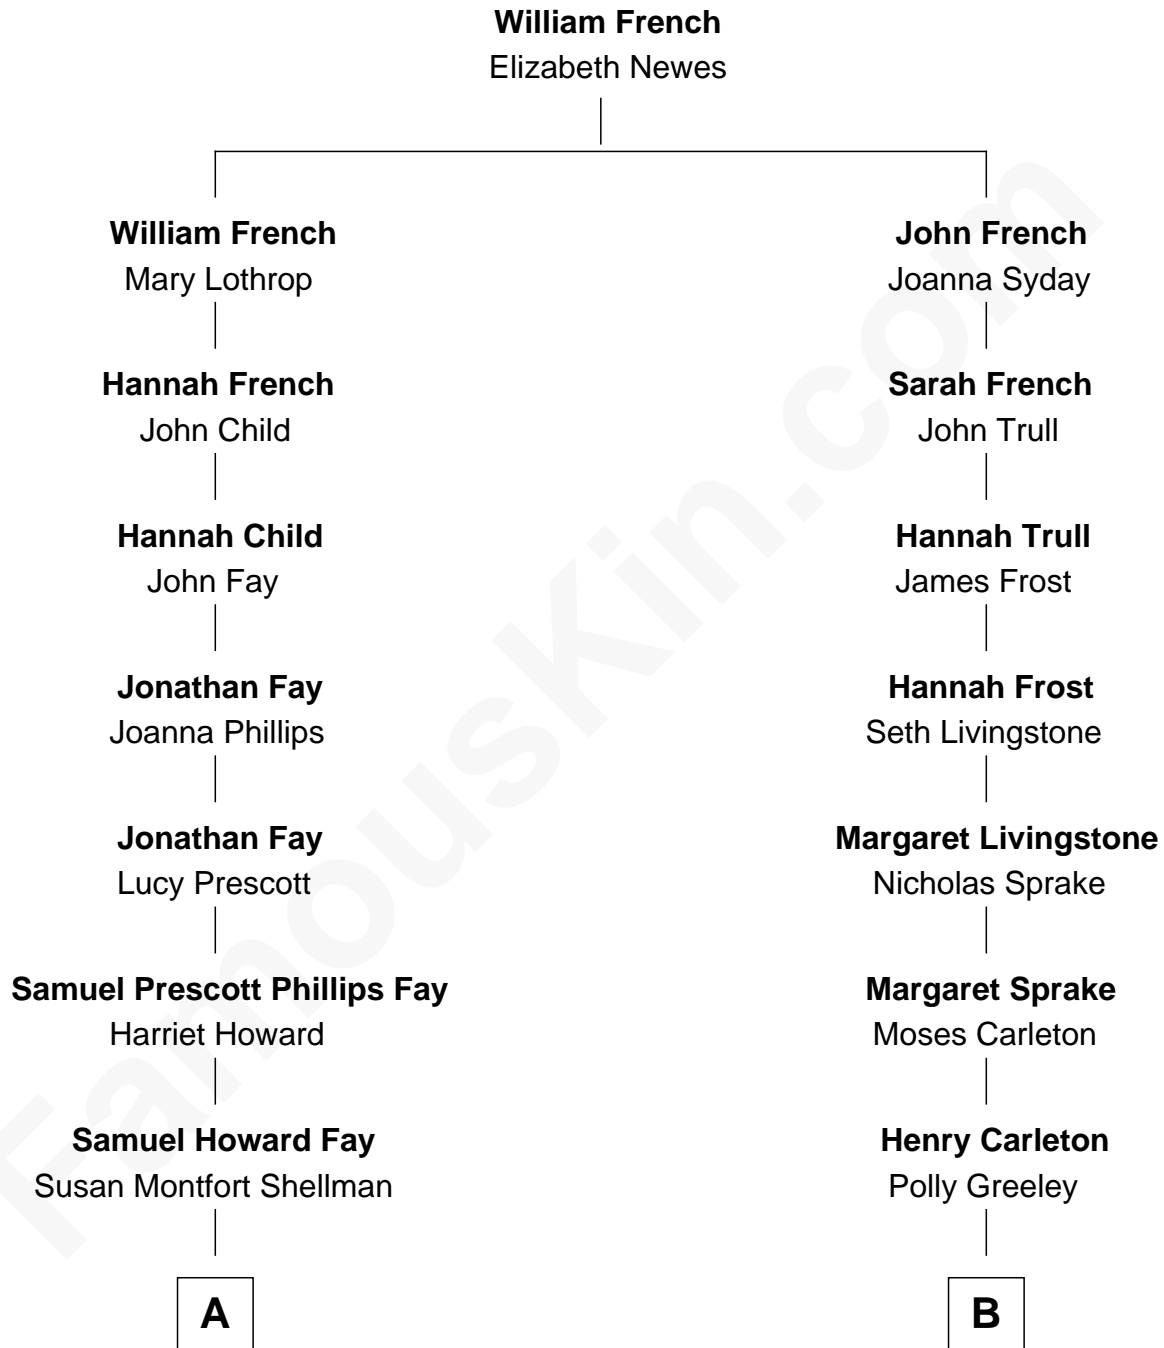

FamousKin.com Relationship Chart of

George H. W. Bush

41st U.S. President

8th cousin 2 times removed of

Charles A. Pillsbury

Co-Founder of C.A. Pillsbury Co.

A

Harriet Eleanor Fay
Rev. James Smith Bush

Samuel Prescott Bush
Flora Sheldon

Prescott Sheldon Bush
Dorothy Wear Walker

George H. W. Bush
41st U.S. President

B

Margaret Sprague Carleton
George Alfred Pillsbury

Charles A. Pillsbury
Co-Founder of C.A. Pillsbury Co.