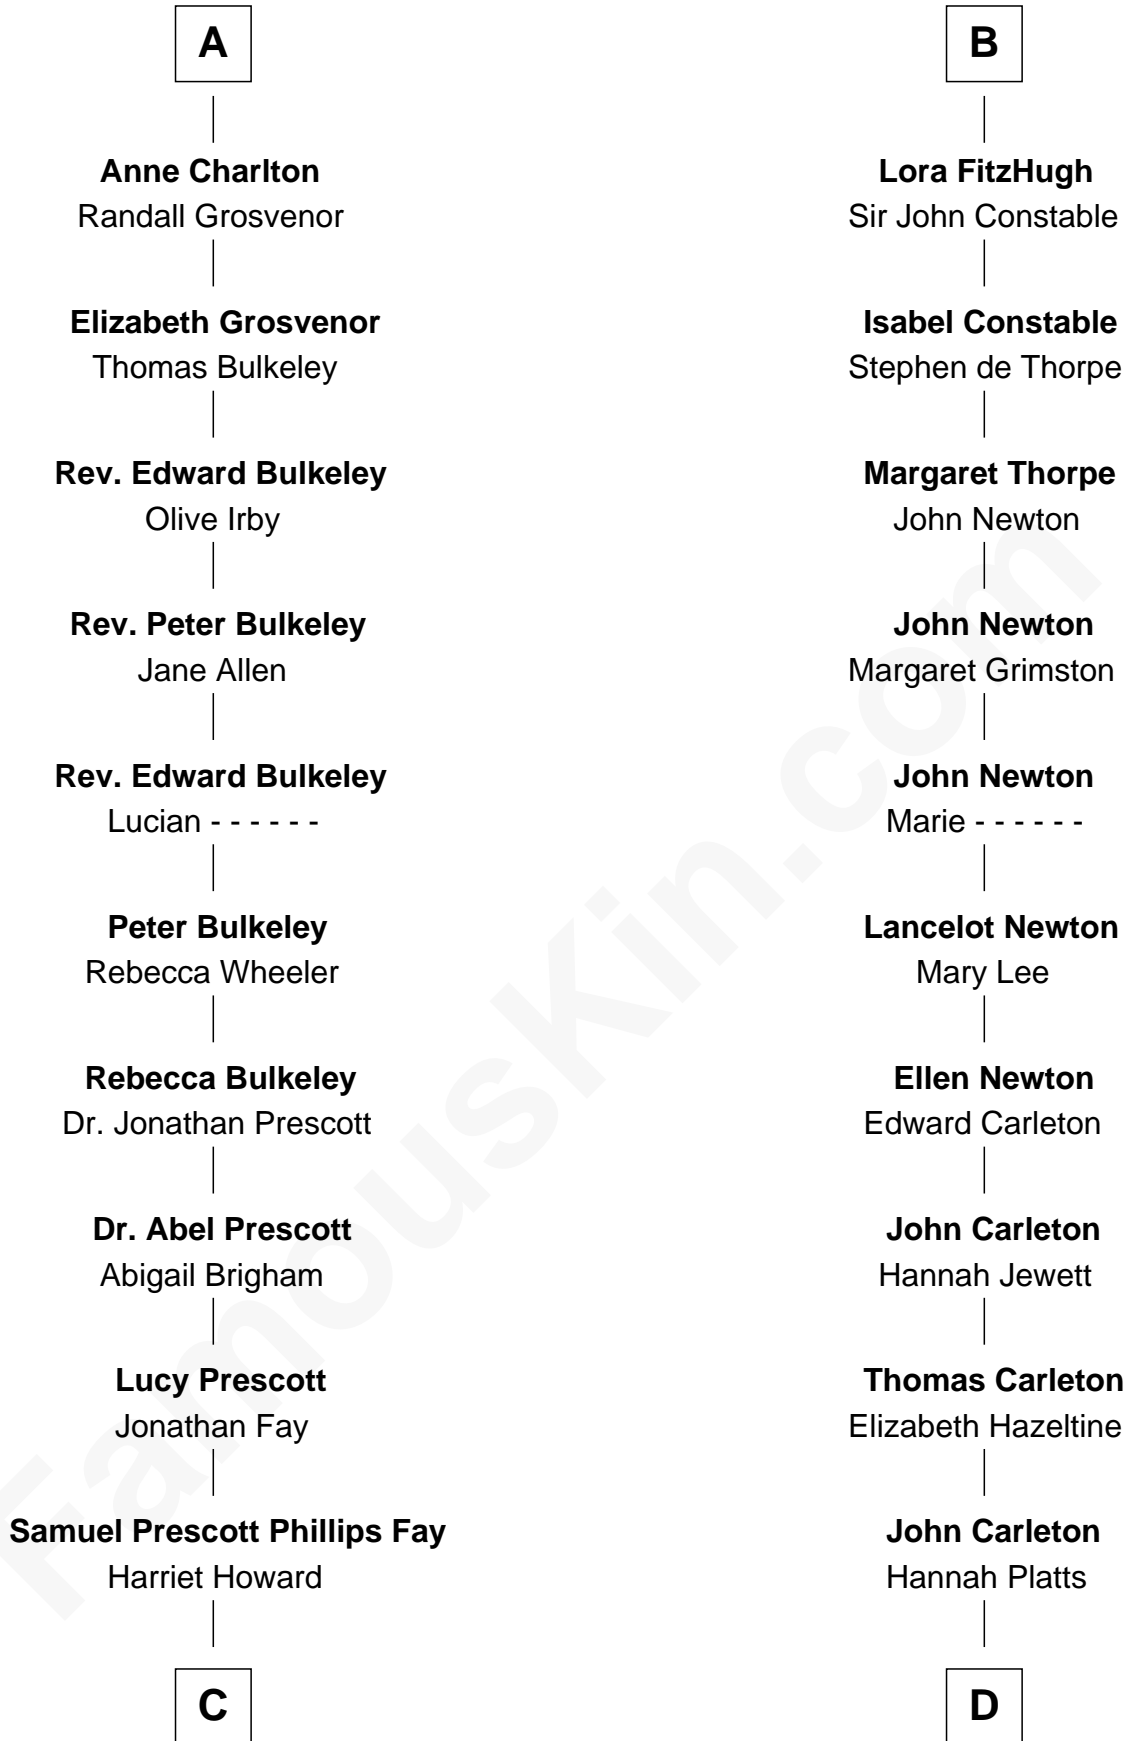

FamousKin.com Relationship Chart of

George H. W. Bush

41st U.S. President

20th cousin 1 time removed of

Charles A. Pillsbury

Co-Founder of C.A. Pillsbury Co.

Sir Roger de Somery

Nichole d'Aubenev

Maud de Somery
Sir Henry de Erdington

Sir Henry de Erdington
Joan de Wolvey

Sir Giles de Erdington
Elizabeth de Tolthorpe

Margaret de Erdington
Sir Roger Corbet

Sir Robert Corbet
Margaret - - - - -

Mary Corbet
Robert Charlton

Richard Charlton
Elizabeth Mainwaring

A

Joan de Somery
John IV le Strange

John V le Strange
Maud de Walton

John VI le Strange
Iseult - - - - -

Roger le Strange
Maud - - - - -

Sir Roger le Strange
Aline Fitzalan

Lucy le Strange
Sir William Willoughby

Margery Willoughby
Sir William FitzHugh

B

C

Samuel Howard Fay
Susan Montfort Shellman

Harriet Eleanor Fay
Rev. James Smith Bush

Samuel Prescott Bush
Flora Sheldon

Prescott Sheldon Bush
Dorothy Wear Walker