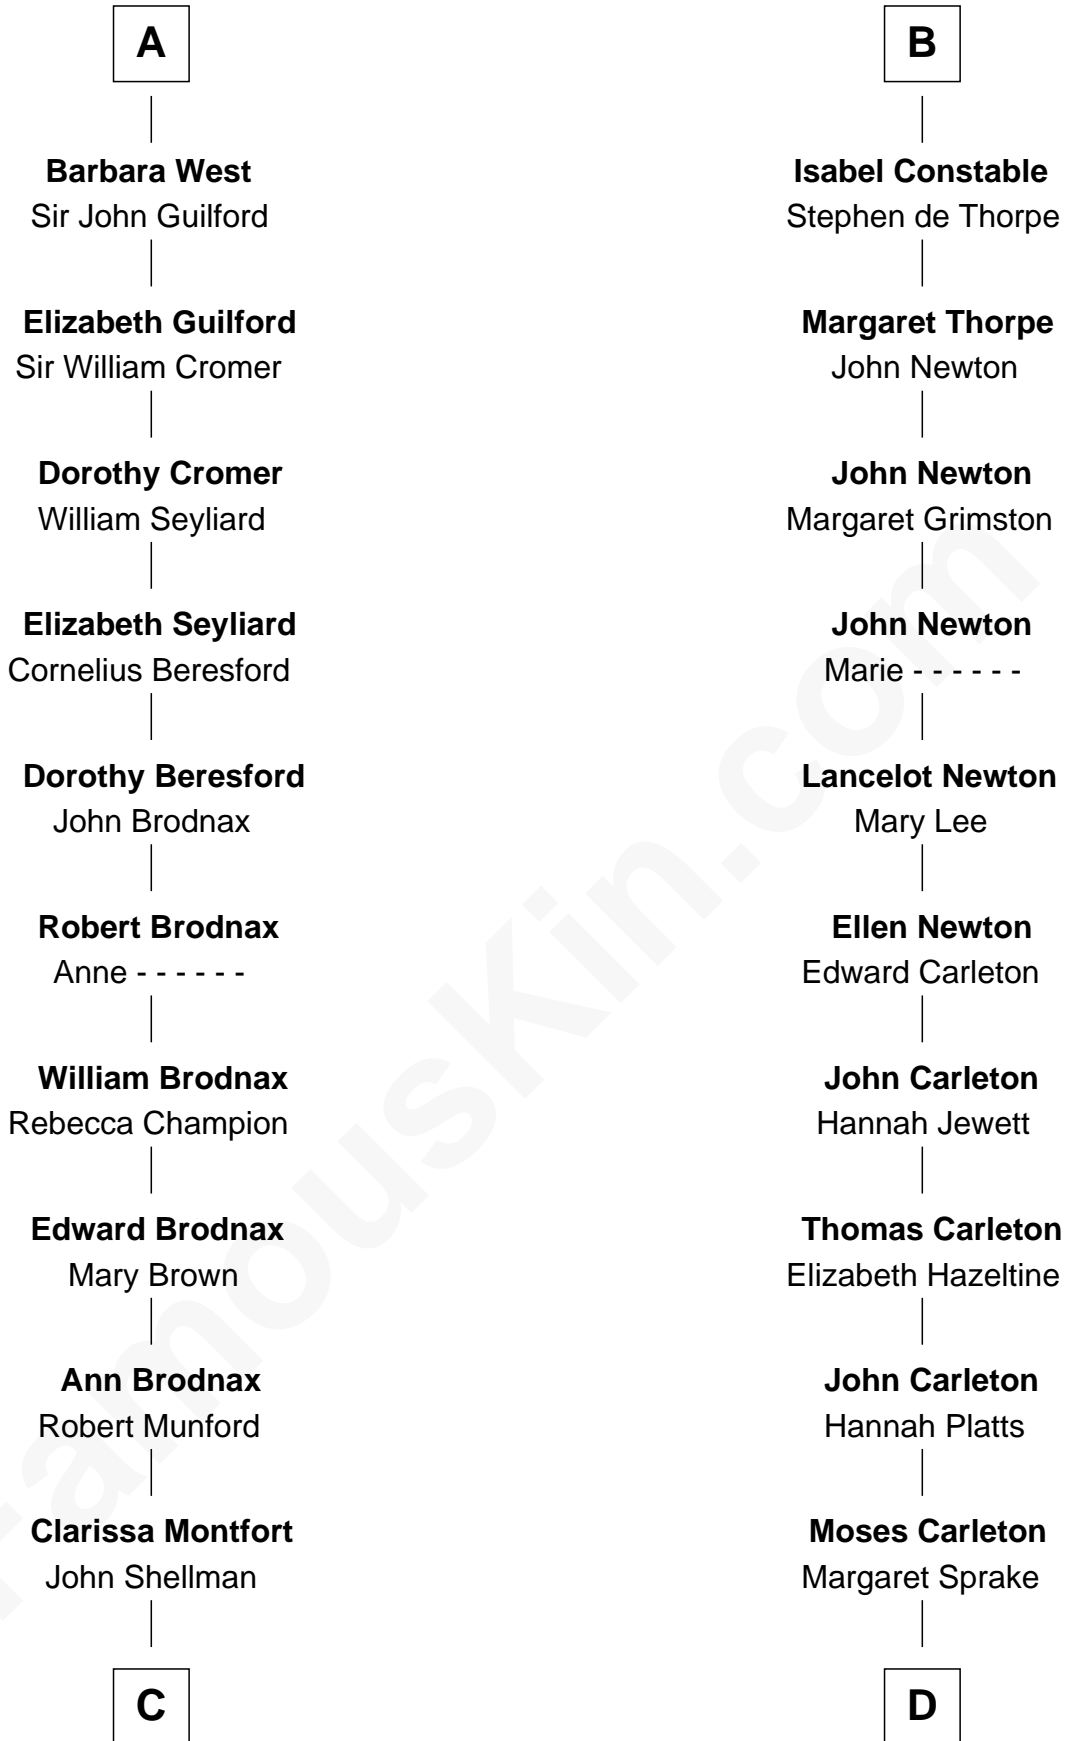

**FamousKin.com**  
**Relationship Chart of**  
**George H. W. Bush**  
*41st U.S. President*

19th cousin 2 times removed of  
**Charles A. Pillsbury**  
*Co-Founder of C.A. Pillsbury Co.*

**C**

**Susan Montfort Shellman**

Samuel Howard Fay

**Harriet Eleanor Fay**

Rev. James Smith Bush

**Samuel Prescott Bush**

Flora Sheldon

**Prescott Sheldon Bush**

Dorothy Wear Walker

**George H. W. Bush**

*41st U.S. President*

**D**

**Henry Carleton**

Polly Greeley

**Margaret Sprague Carleton**

George Alfred Pillsbury

**Charles A. Pillsbury**

*Co-Founder of C.A. Pillsbury Co.*