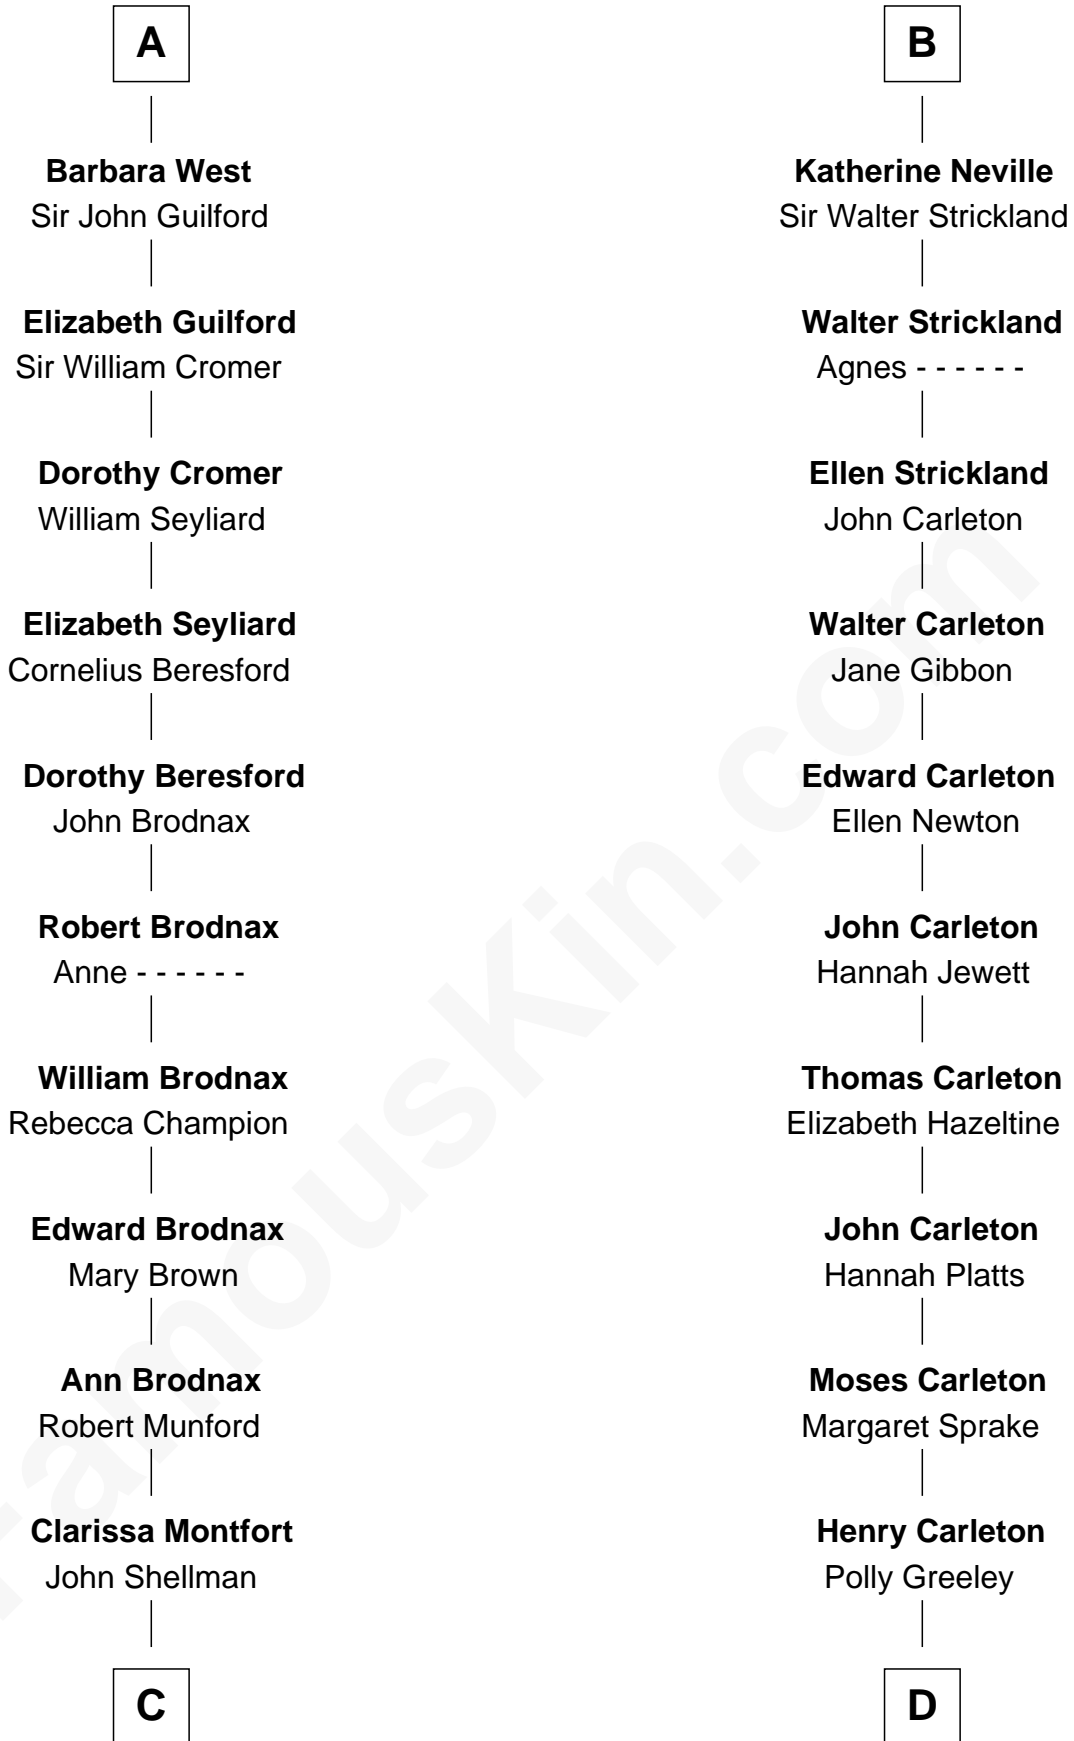

FamousKin.com
Relationship Chart of
George H. W. Bush
41st U.S. President

18th cousin 3 times removed of
Charles A. Pillsbury
Co-Founder of C.A. Pillsbury Co.

C

Susan Montfort Shellman

Samuel Howard Fay

Harriet Eleanor Fay

Rev. James Smith Bush

Samuel Prescott Bush

Flora Sheldon

Prescott Sheldon Bush

Dorothy Wear Walker

George H. W. Bush

41st U.S. President

D