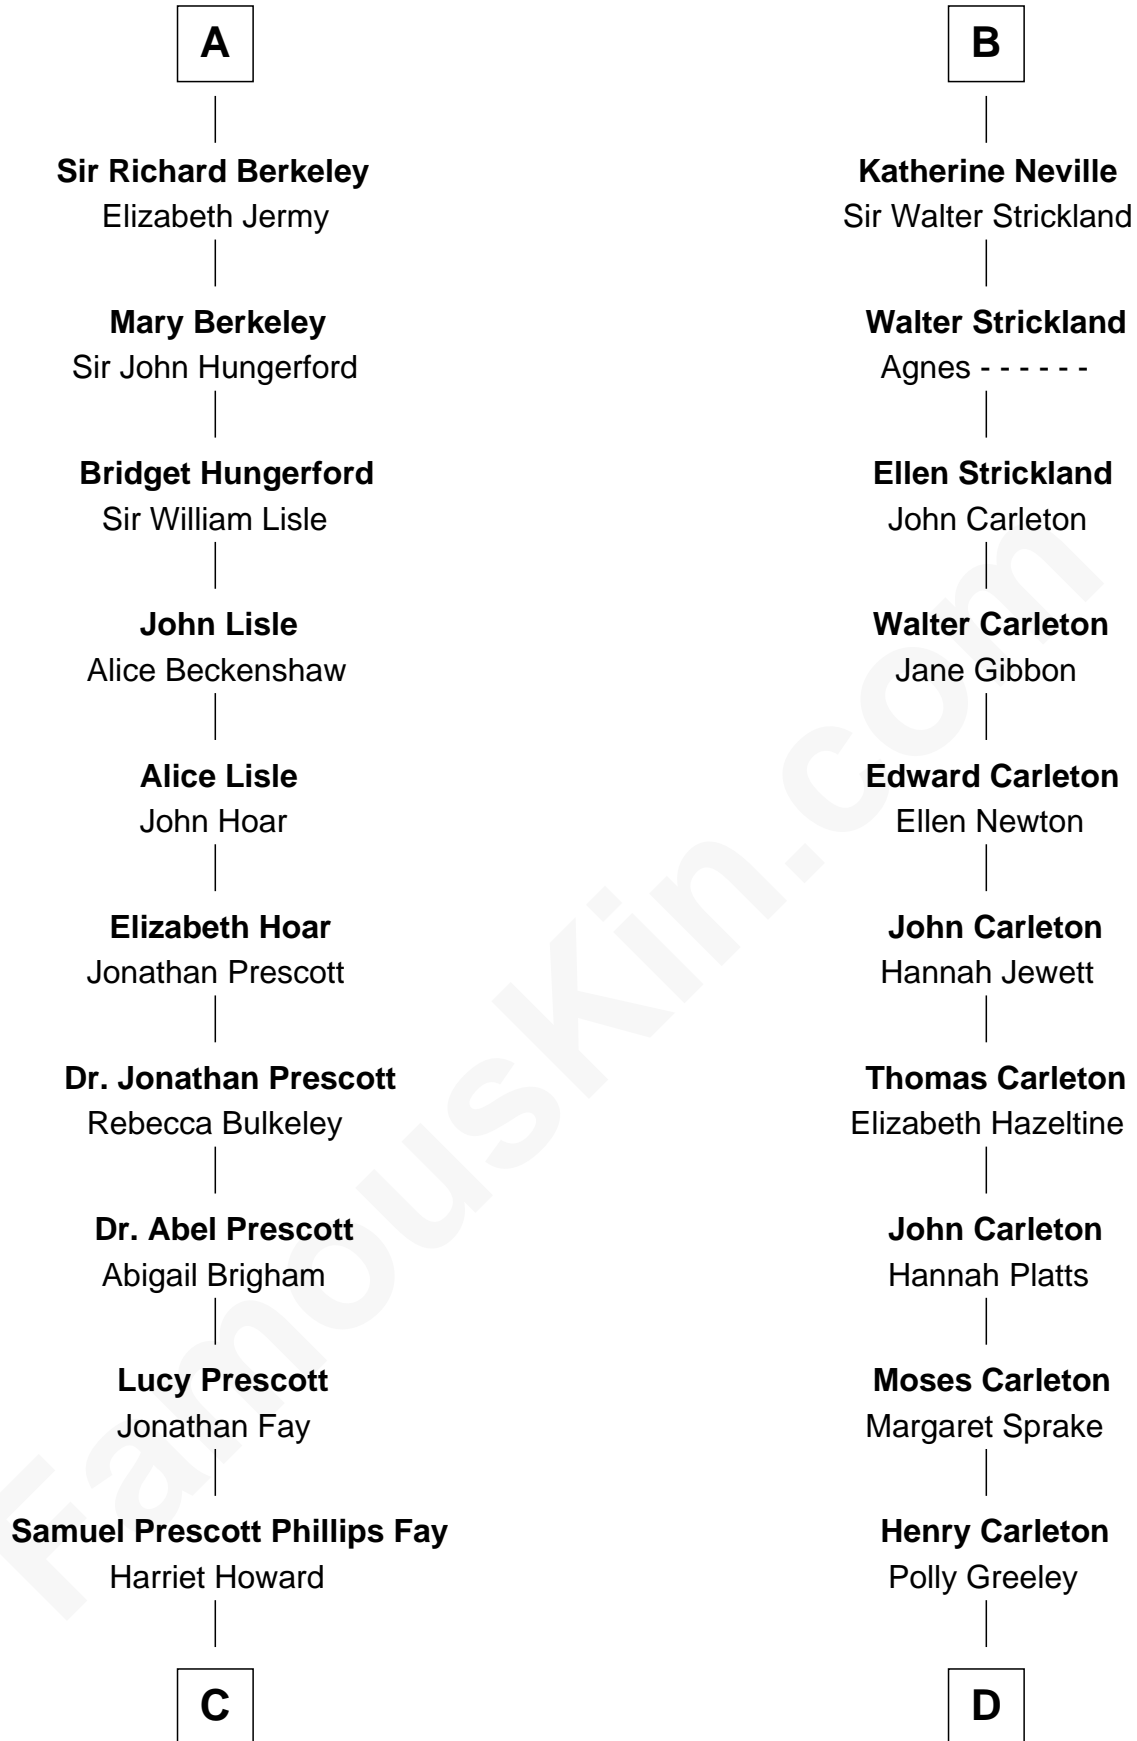

**FamousKin.com**  
**Relationship Chart of**  
**George H. W. Bush**  
*41st U.S. President*

**18th cousin 3 times removed of**  
**Charles A. Pillsbury**  
*Co-Founder of C.A. Pillsbury Co.*

**C**

**Samuel Howard Fay**  
Susan Montfort Shellman

**Harriet Eleanor Fay**  
Rev. James Smith Bush

**Samuel Prescott Bush**  
Flora Sheldon

**Prescott Sheldon Bush**  
Dorothy Wear Walker

**George H. W. Bush**  
*41st U.S. President*

**D**

**Margaret Sprague Carleton**  
George Alfred Pillsbury