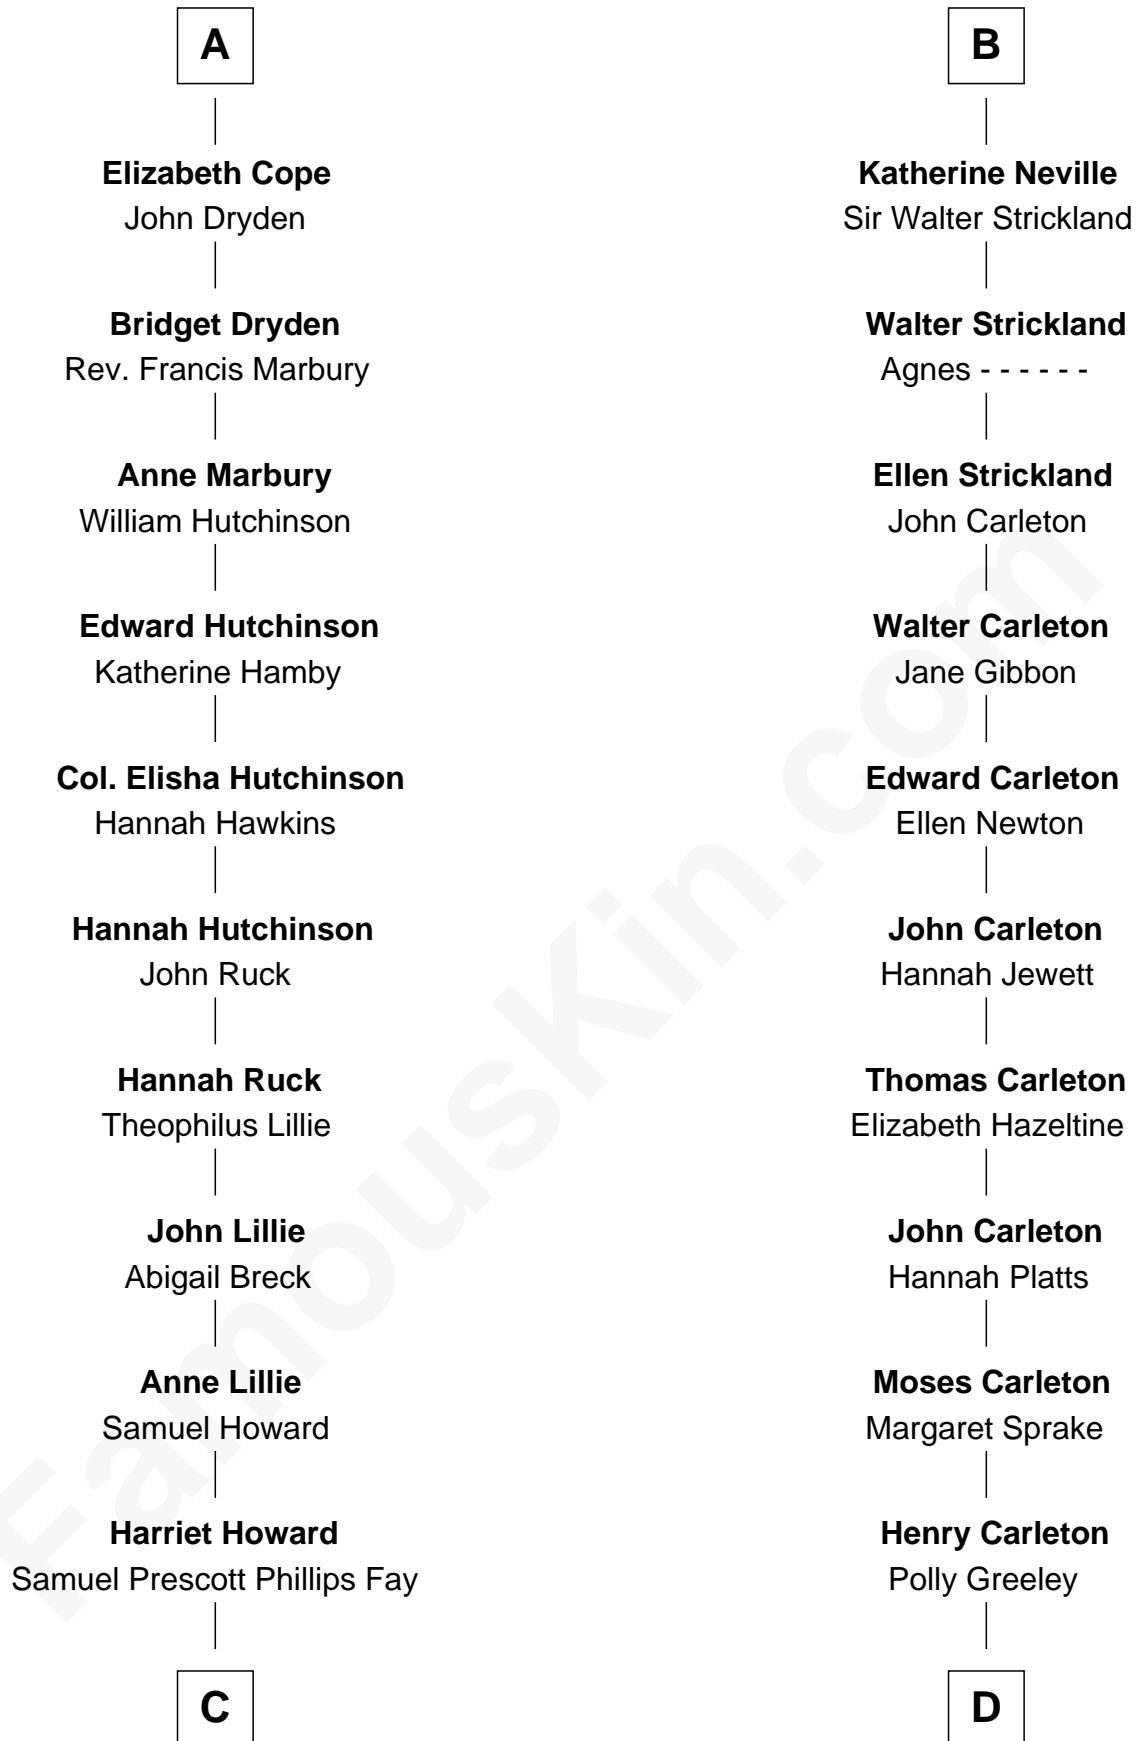

FamousKin.com
Relationship Chart of
George H. W. Bush
41st U.S. President

18th cousin 3 times removed of
Charles A. Pillsbury
Co-Founder of C.A. Pillsbury Co.

Margaret de Audley
 Ralph de Stafford

Elizabeth de Stafford

Margaret de Stafford

Sir Ralph Neville

Ralph de Neville

Mary Ferrers

John Neville

Elizabeth Newmarch

Jane de Neville

Sir William Gascoigne

Margaret Gascoigne

Sir Christopher Ward

Anne Ward

Sir Ralph Neville

B

C

Samuel Howard Fay
Susan Montfort Shellman

Harriet Eleanor Fay
Rev. James Smith Bush

Samuel Prescott Bush
Flora Sheldon

Prescott Sheldon Bush
Dorothy Wear Walker

George H. W. Bush
41st U.S. President

D

Margaret Sprague Carleton
George Alfred Pillsbury

Charles A. Pillsbury
Co-Founder of C.A. Pillsbury Co.