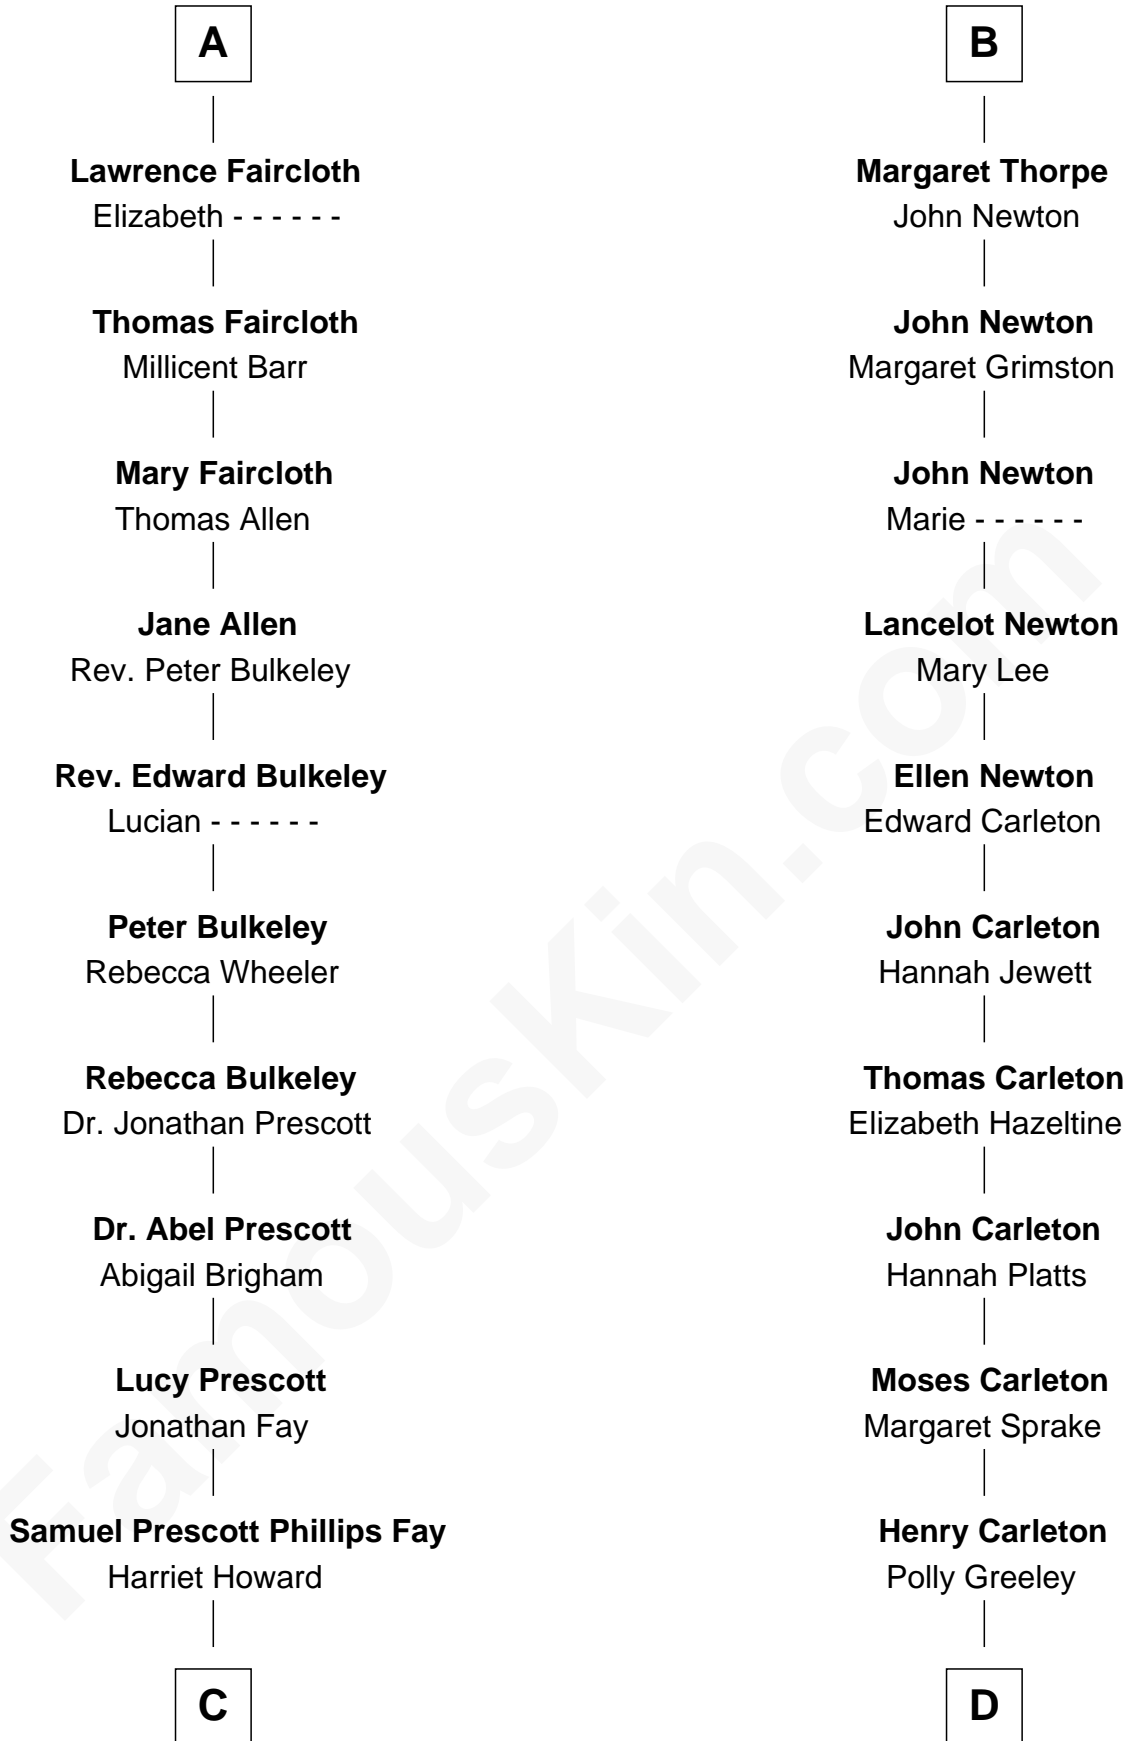

FamousKin.com
Relationship Chart of
George H. W. Bush
41st U.S. President

18th cousin 3 times removed of
Charles A. Pillsbury
Co-Founder of C.A. Pillsbury Co.

C

Samuel Howard Fay
Susan Montfort Shellman

Harriet Eleanor Fay
Rev. James Smith Bush

Samuel Prescott Bush
Flora Sheldon

Prescott Sheldon Bush
Dorothy Wear Walker

George H. W. Bush
41st U.S. President

D

Margaret Sprague Carleton
George Alfred Pillsbury

Charles A. Pillsbury
Co-Founder of C.A. Pillsbury Co.