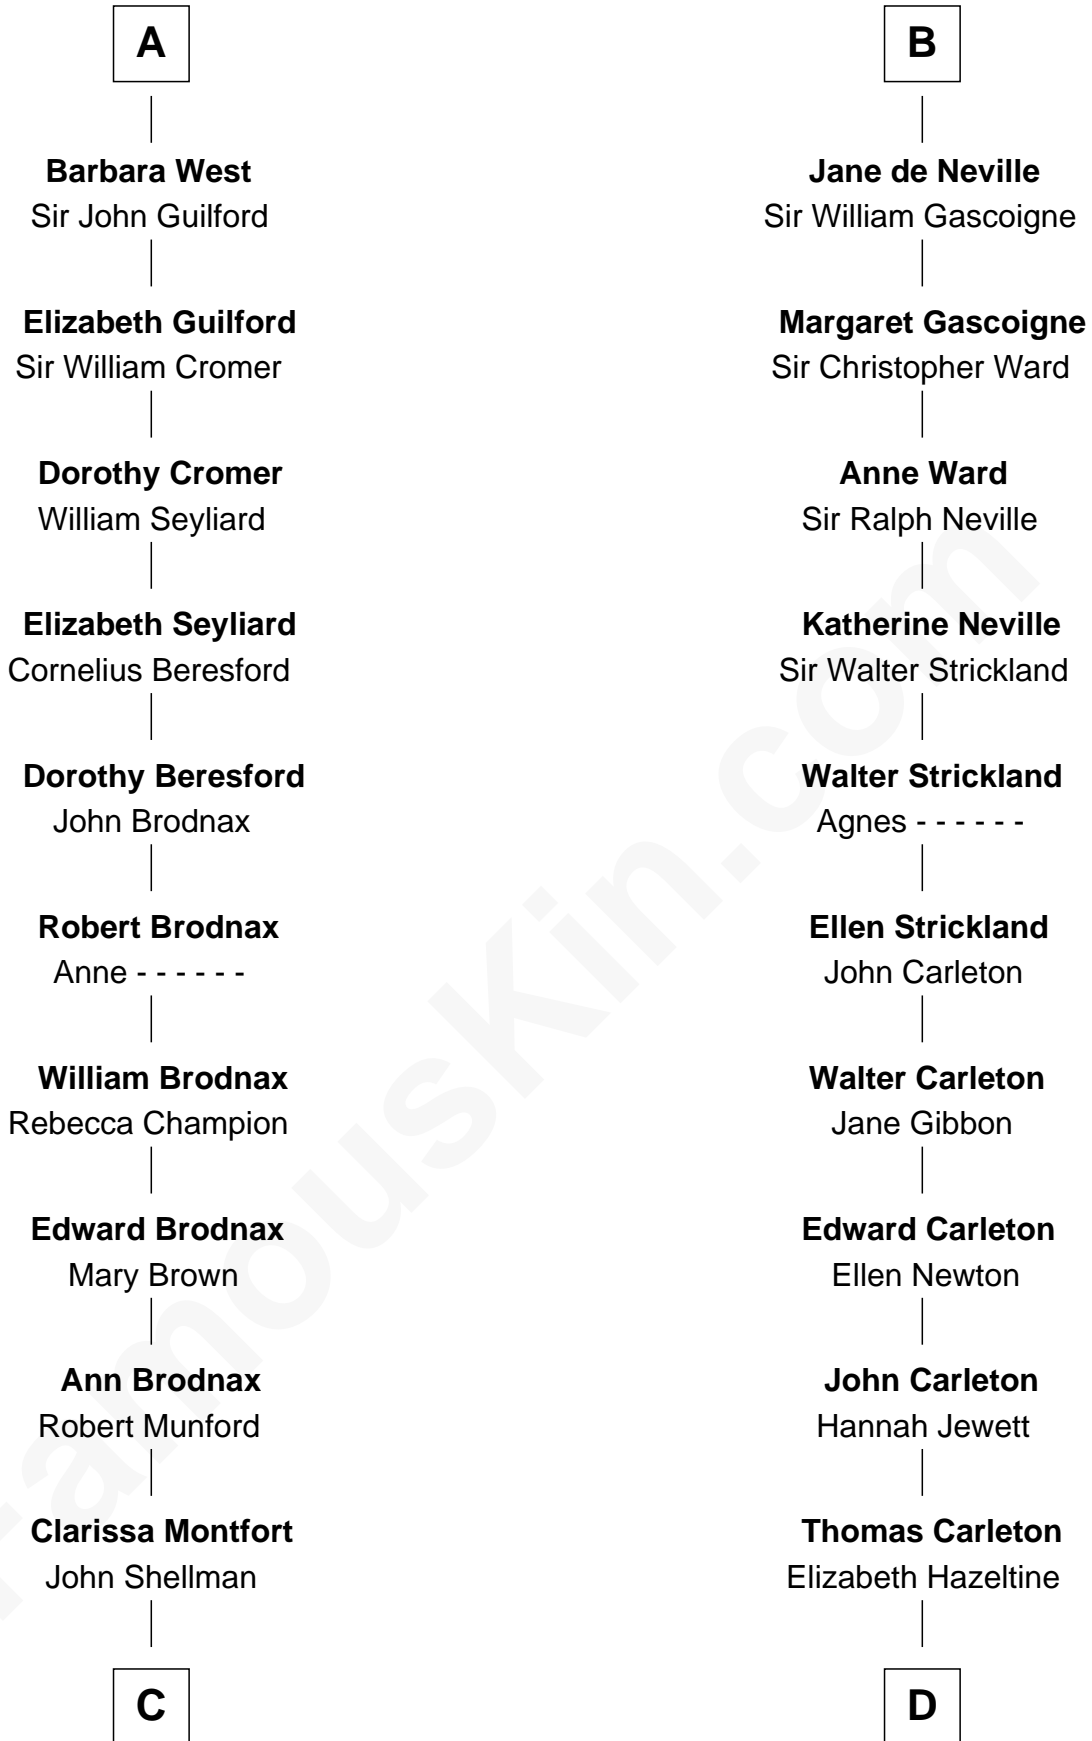

FamousKin.com Relationship Chart of

George H. W. Bush

41st U.S. President

21st cousin of

Charles A. Pillsbury

Co-Founder of C.A. Pillsbury Co.

C

Susan Montfort Shellman

Samuel Howard Fay

Harriet Eleanor Fay

Rev. James Smith Bush

Samuel Prescott Bush

Flora Sheldon

Prescott Sheldon Bush

Dorothy Wear Walker

George H. W. Bush

41st U.S. President

D

John Carleton

Hannah Platts

Moses Carleton

Margaret Sprake

Henry Carleton

Polly Greeley