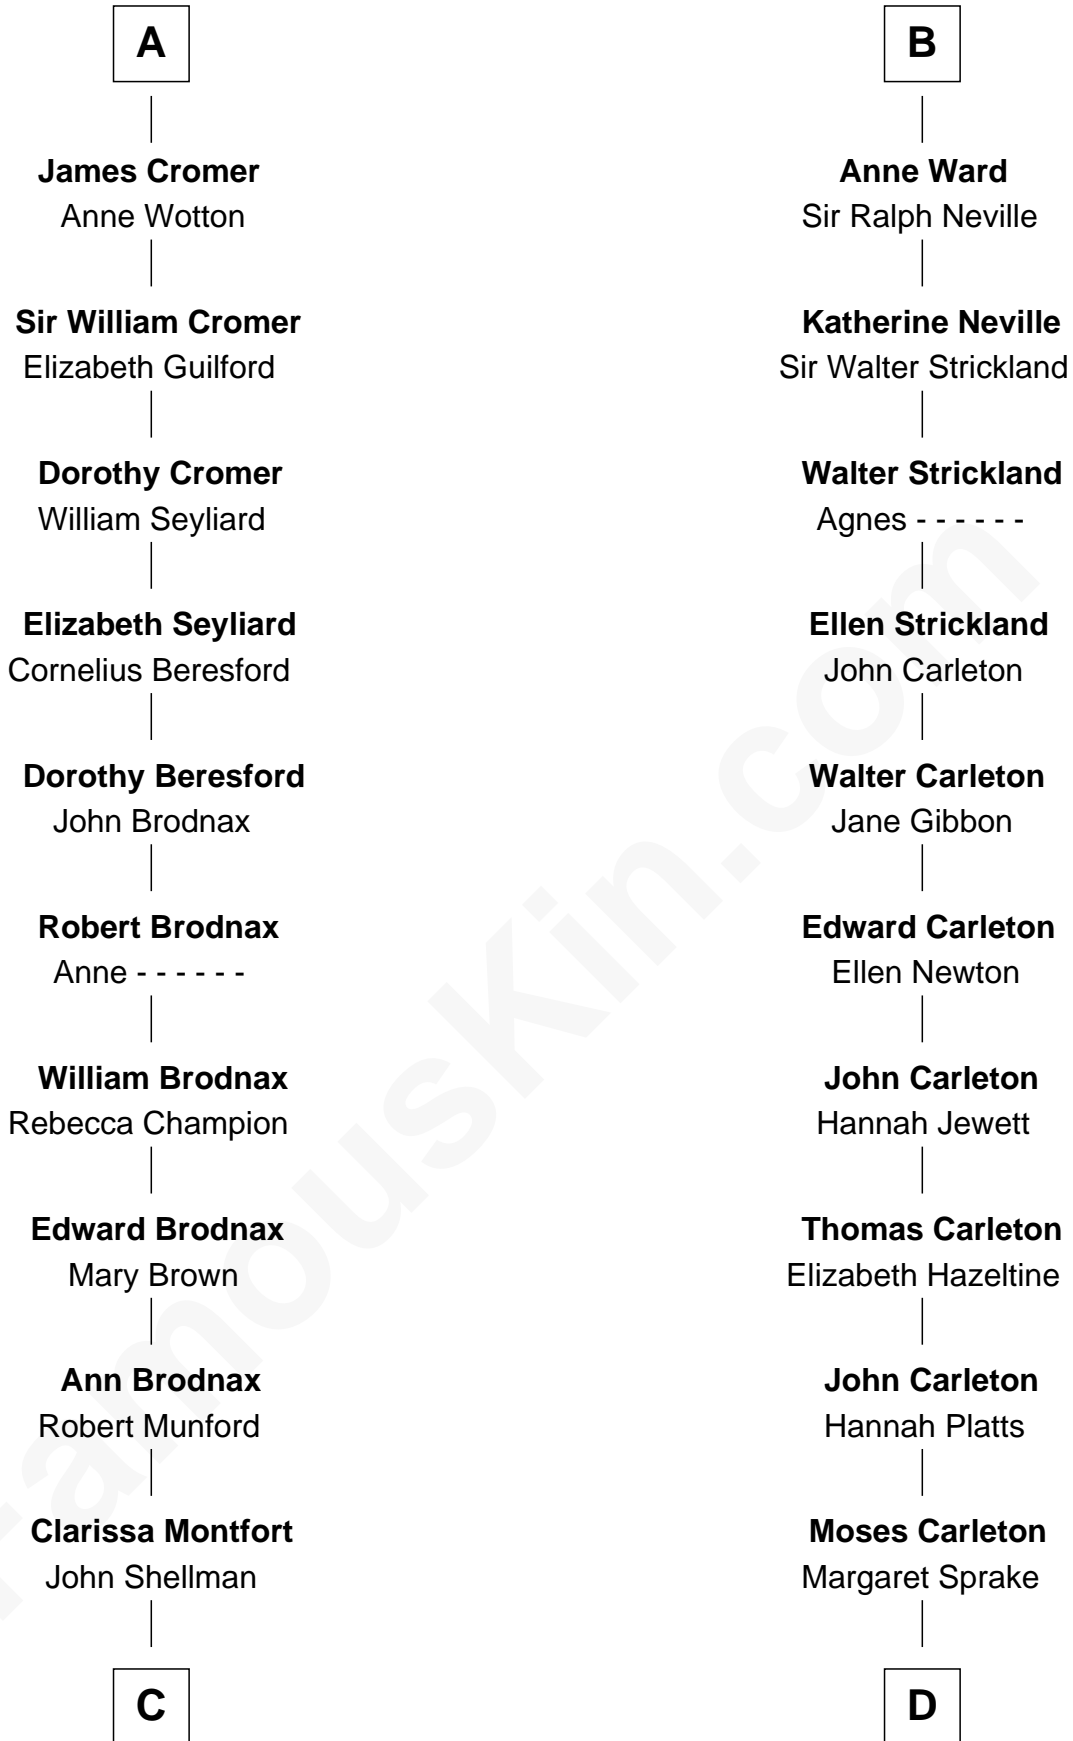

FamousKin.com
Relationship Chart of
George H. W. Bush
41st U.S. President

19th cousin 2 times removed of
Charles A. Pillsbury
Co-Founder of C.A. Pillsbury Co.

C

Susan Montfort Shellman

Samuel Howard Fay

Harriet Eleanor Fay

Rev. James Smith Bush

Samuel Prescott Bush

Flora Sheldon

Prescott Sheldon Bush

Dorothy Wear Walker

George H. W. Bush

41st U.S. President

D