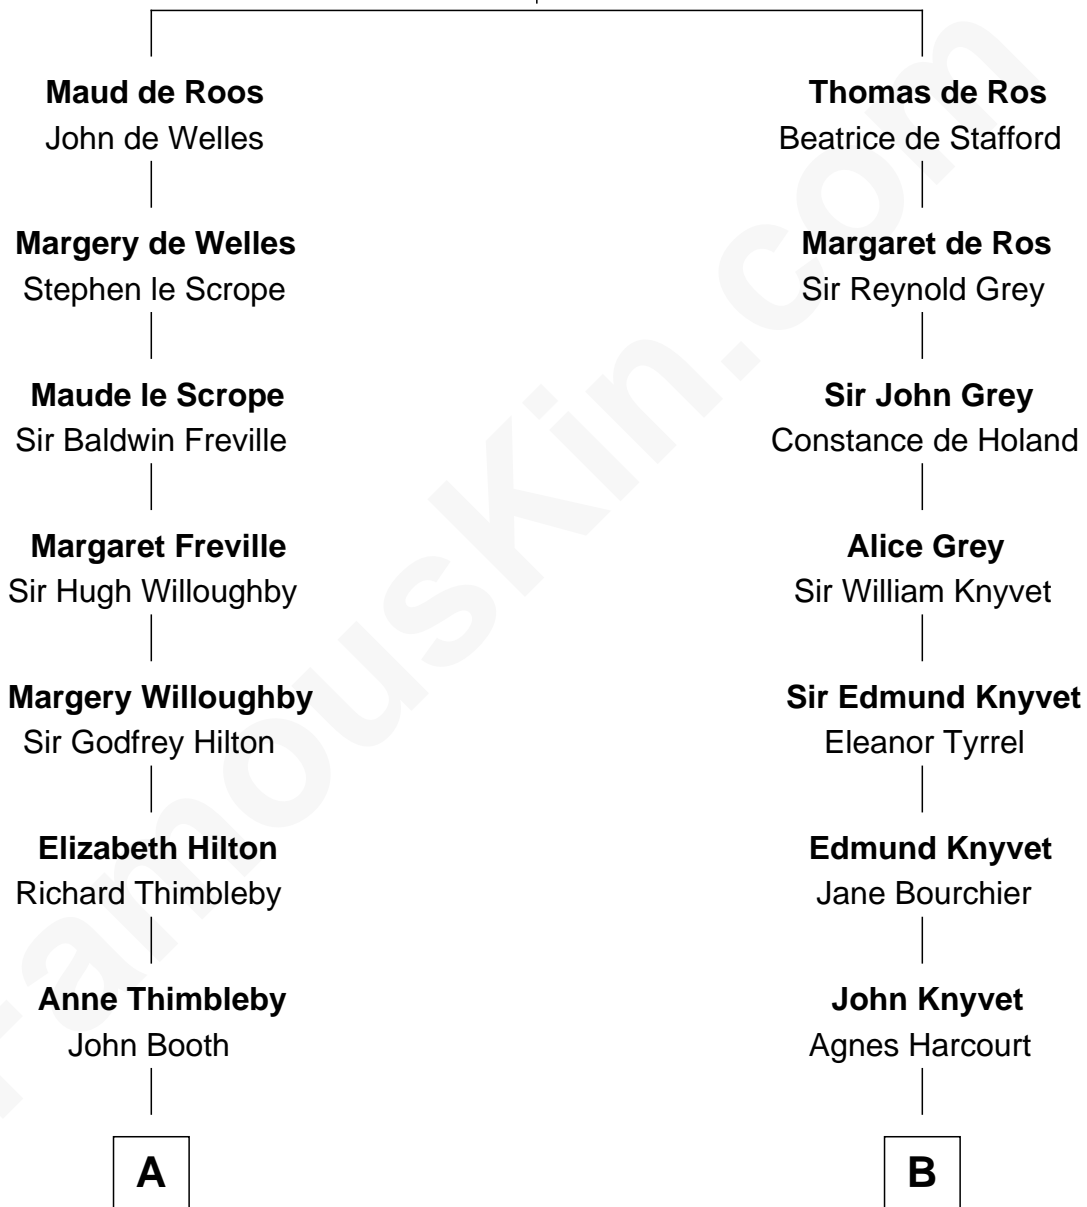

FamousKin.com Relationship Chart of

George H. W. Bush

41st U.S. President

21st cousin of

Carly Fiorina

CEO of Hewlett-Packard

Sir William de Ros
Margery de Badlesmere

C

Samuel Howard Fay
Susan Montfort Shellman

Harriet Eleanor Fay
Rev. James Smith Bush

Samuel Prescott Bush
Flora Sheldon

Prescott Sheldon Bush
Dorothy Wear Walker

George H. W. Bush
41st U.S. President

D

Margaret Isabella Walker
Heinrich Weber