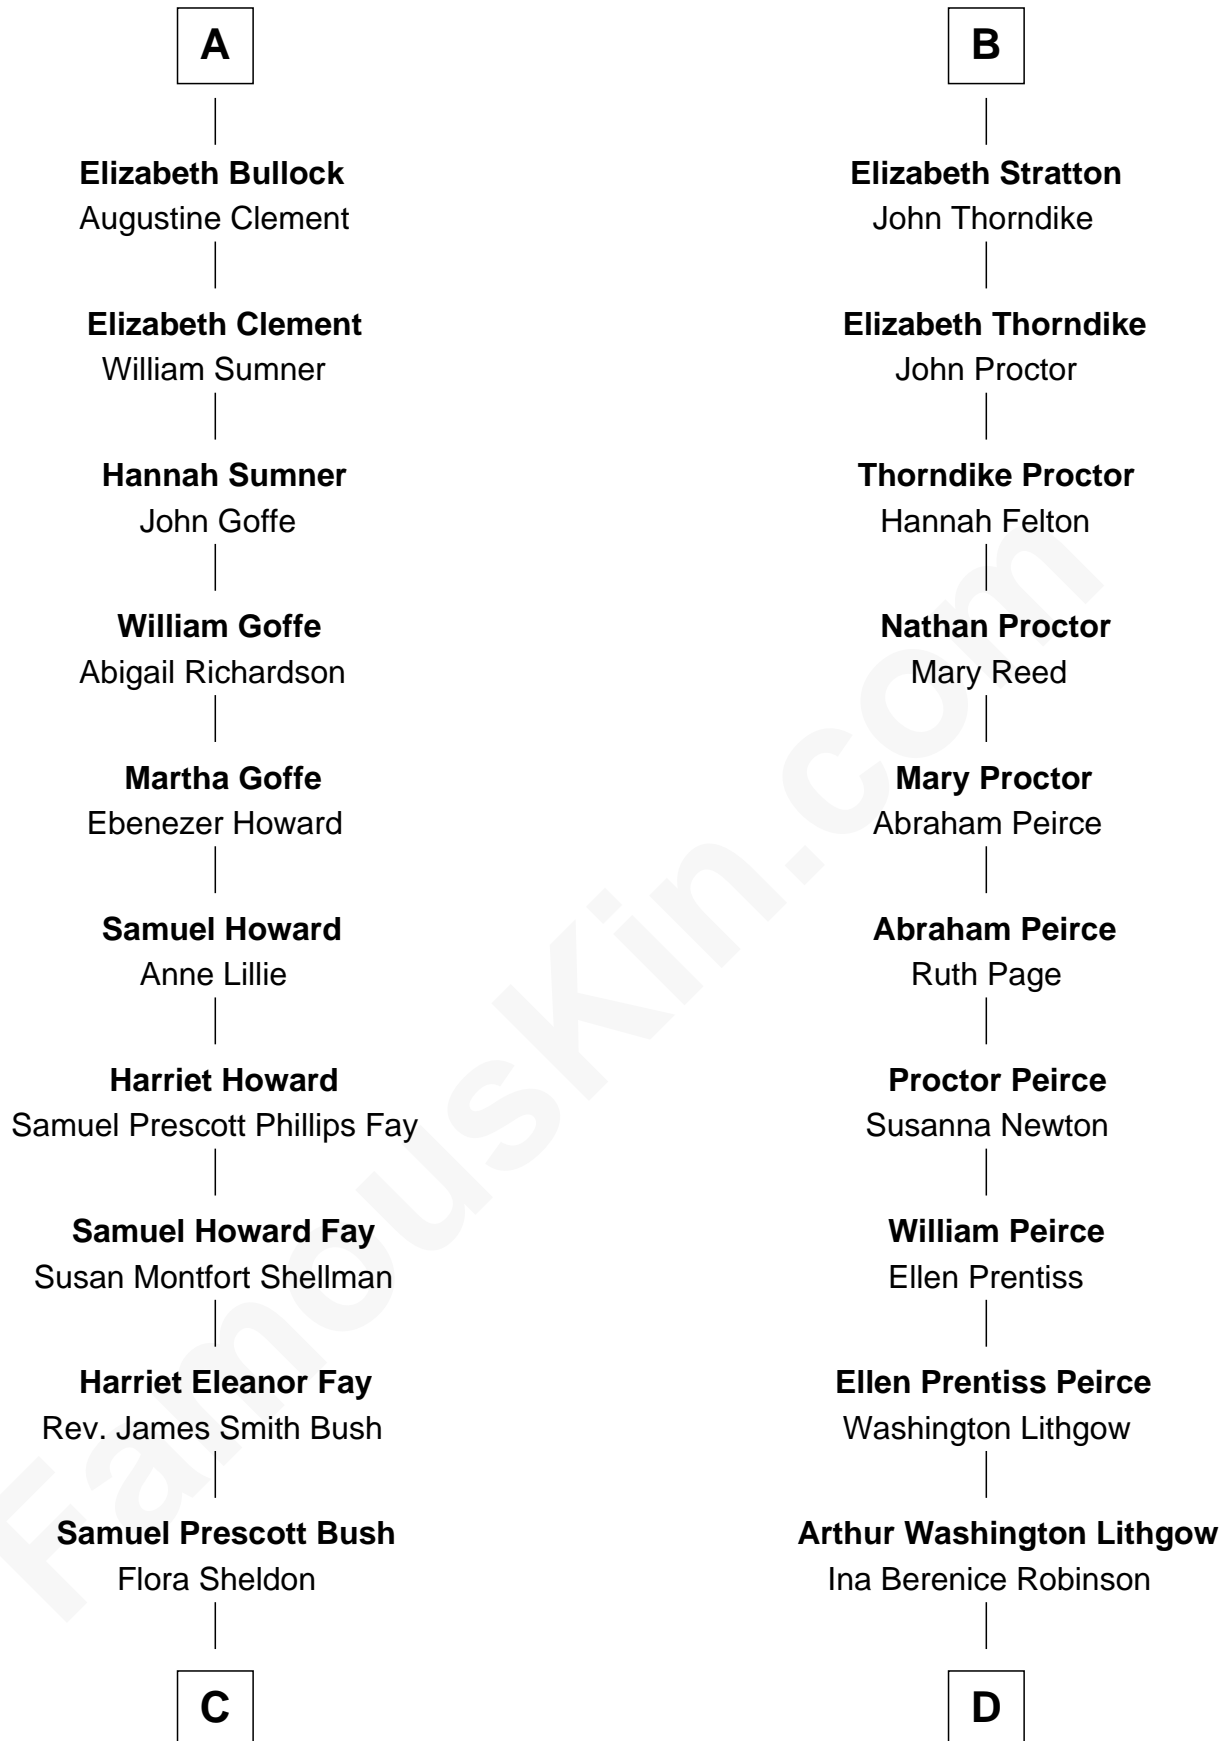

FamousKin.com Relationship Chart of

George H. W. Bush

41st U.S. President

18th cousin of

John Lithgow

Stage, TV, and Movie Actor

Sir John Howard

C

Prescott Sheldon Bush

Dorothy Wear Walker

George H. W. Bush

41st U.S. President

D

Arthur Washington Lithgow

Sarah Jane Price

John Lithgow