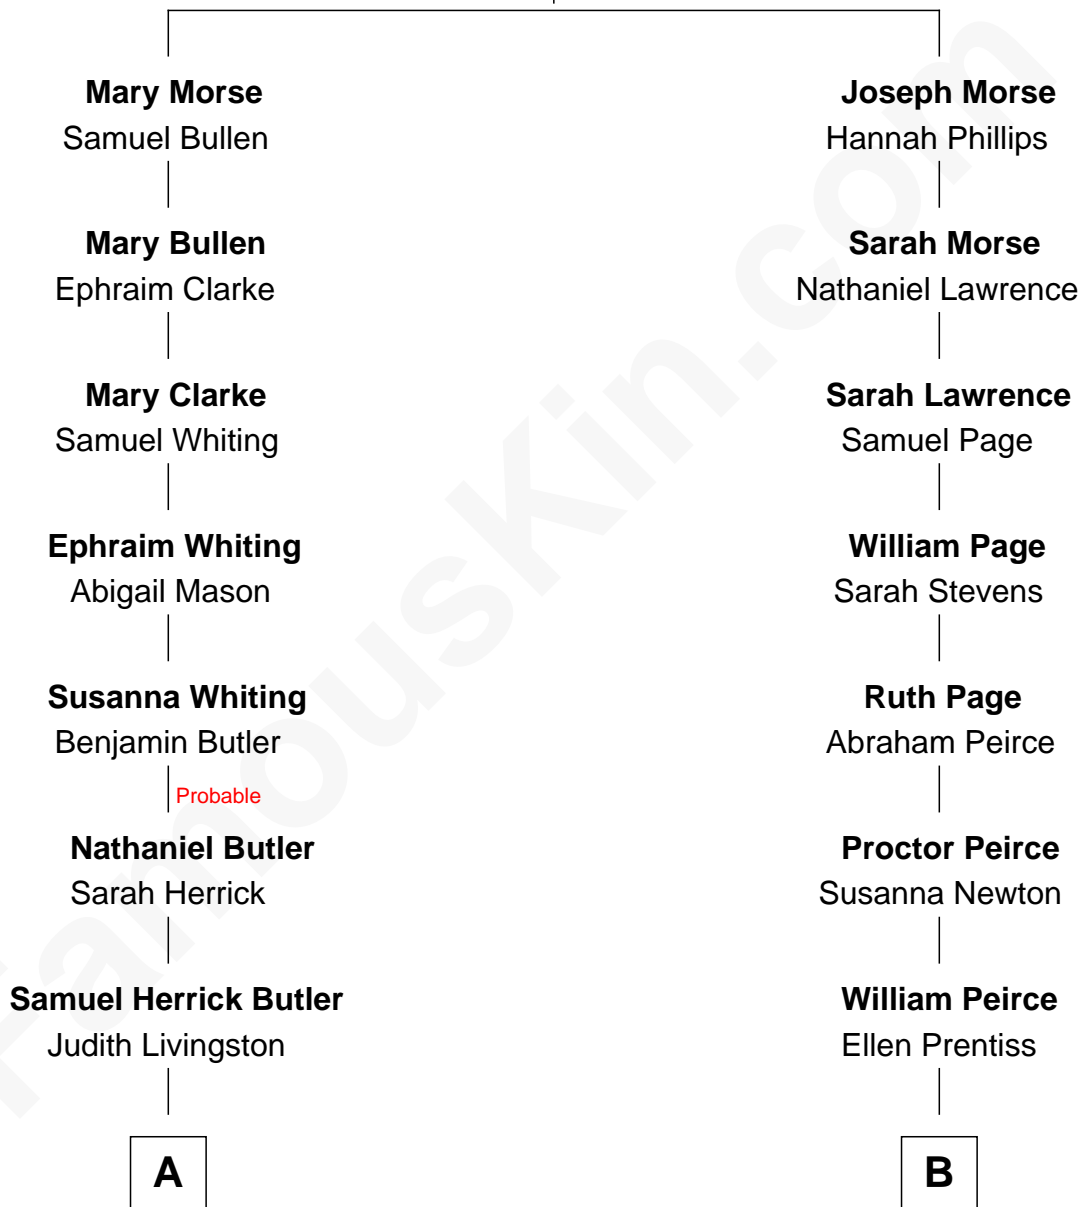

**FamousKin.com**  
**Relationship Chart of**  
**George H. W. Bush**  
*41st U.S. President*

**10th cousin 1 time removed of**  
**John Lithgow**  
*Stage, TV, and Movie Actor*

**Samuel Morse**  
 Elizabeth Jasper

**A**

**Cortland Philip Livingston Butler**

Elizabeth Slade Pierce

**Mary Elizabeth Butler**

Robert Emmet Sheldon

**Flora Sheldon**

Samuel Prescott Bush

**Prescott Sheldon Bush**

Dorothy Wear Walker

**George H. W. Bush**

*41st U.S. President*

**B**

**Ellen Prentiss Peirce**

Washington Lithgow

**Arthur Washington Lithgow**

Ina Berenice Robinson