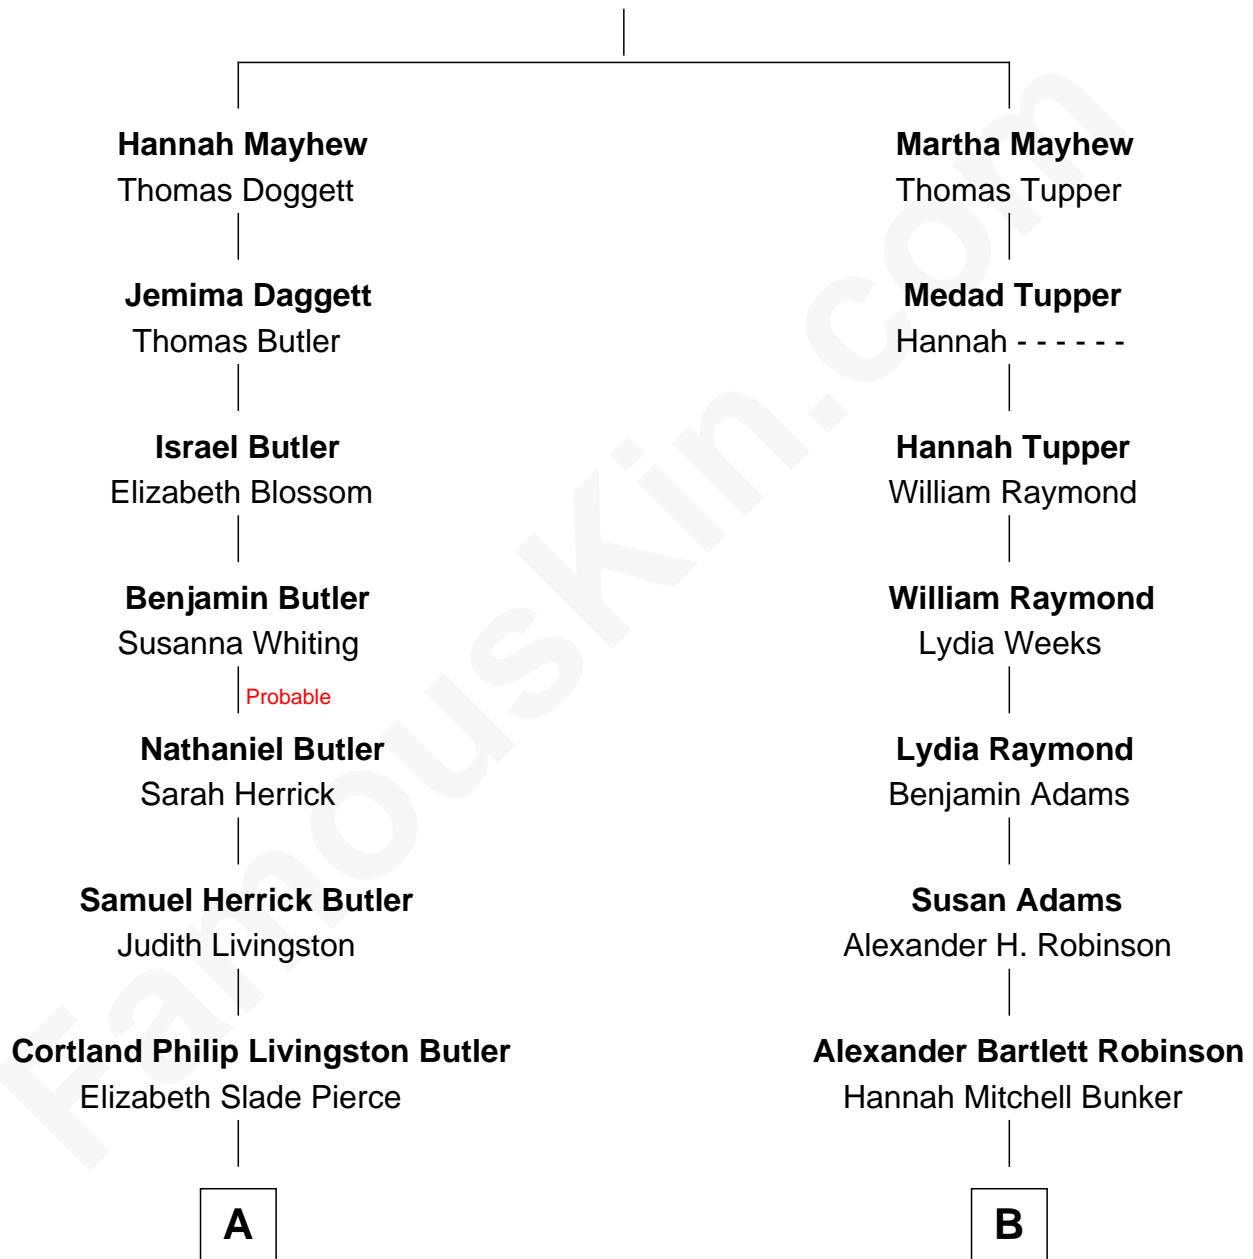

FamousKin.com Relationship Chart of

George H. W. Bush

41st U.S. President

10th cousin of

John Lithgow

Stage, TV, and Movie Actor

Gov. Thomas Mayhew

Jane Gallion

A

Mary Elizabeth Butler
Robert Emmet Sheldon

Flora Sheldon
Samuel Prescott Bush

Prescott Sheldon Bush
Dorothy Wear Walker

George H. W. Bush
41st U.S. President

B

Edwin B. Robinson
Melvina Amanda Knowles

Ina Berenice Robinson
Arthur Washington Lithgow

Arthur Washington Lithgow
Sarah Jane Price

John Lithgow
Stage, TV, and Movie Actor