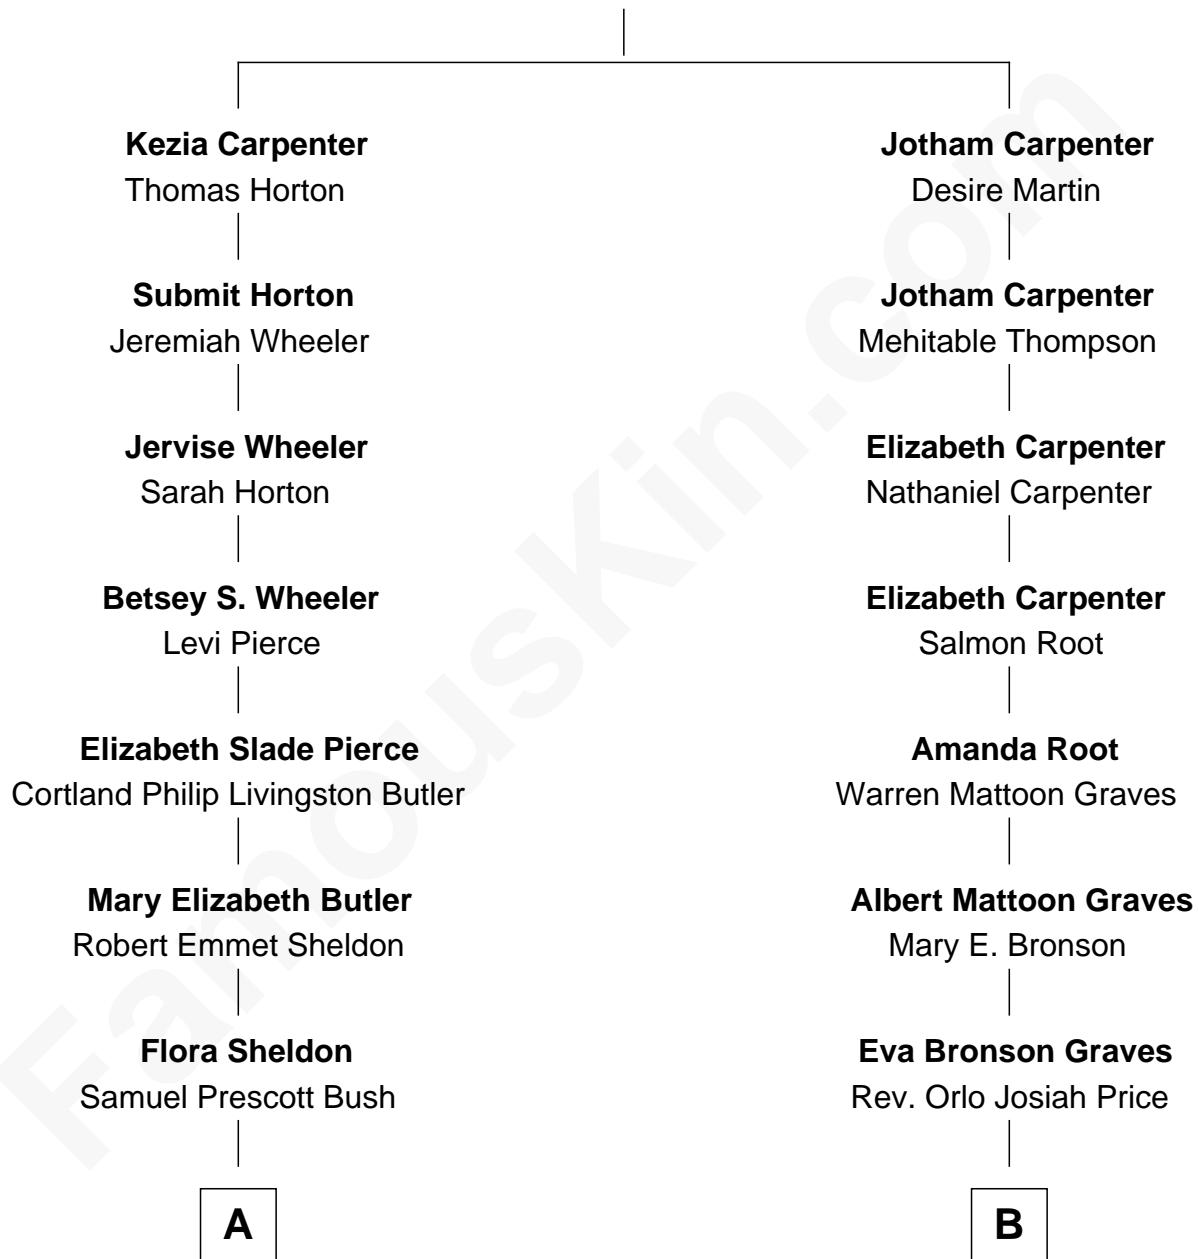

FamousKin.com

Relationship Chart of

George H. W. Bush

41st U.S. President

8th cousin of

John Lithgow

Stage, TV, and Movie Actor

Benjamin Carpenter

Renew Weeks

A

Prescott Sheldon Bush

Dorothy Wear Walker

George H. W. Bush

41st U.S. President

B

Sarah Jane Price