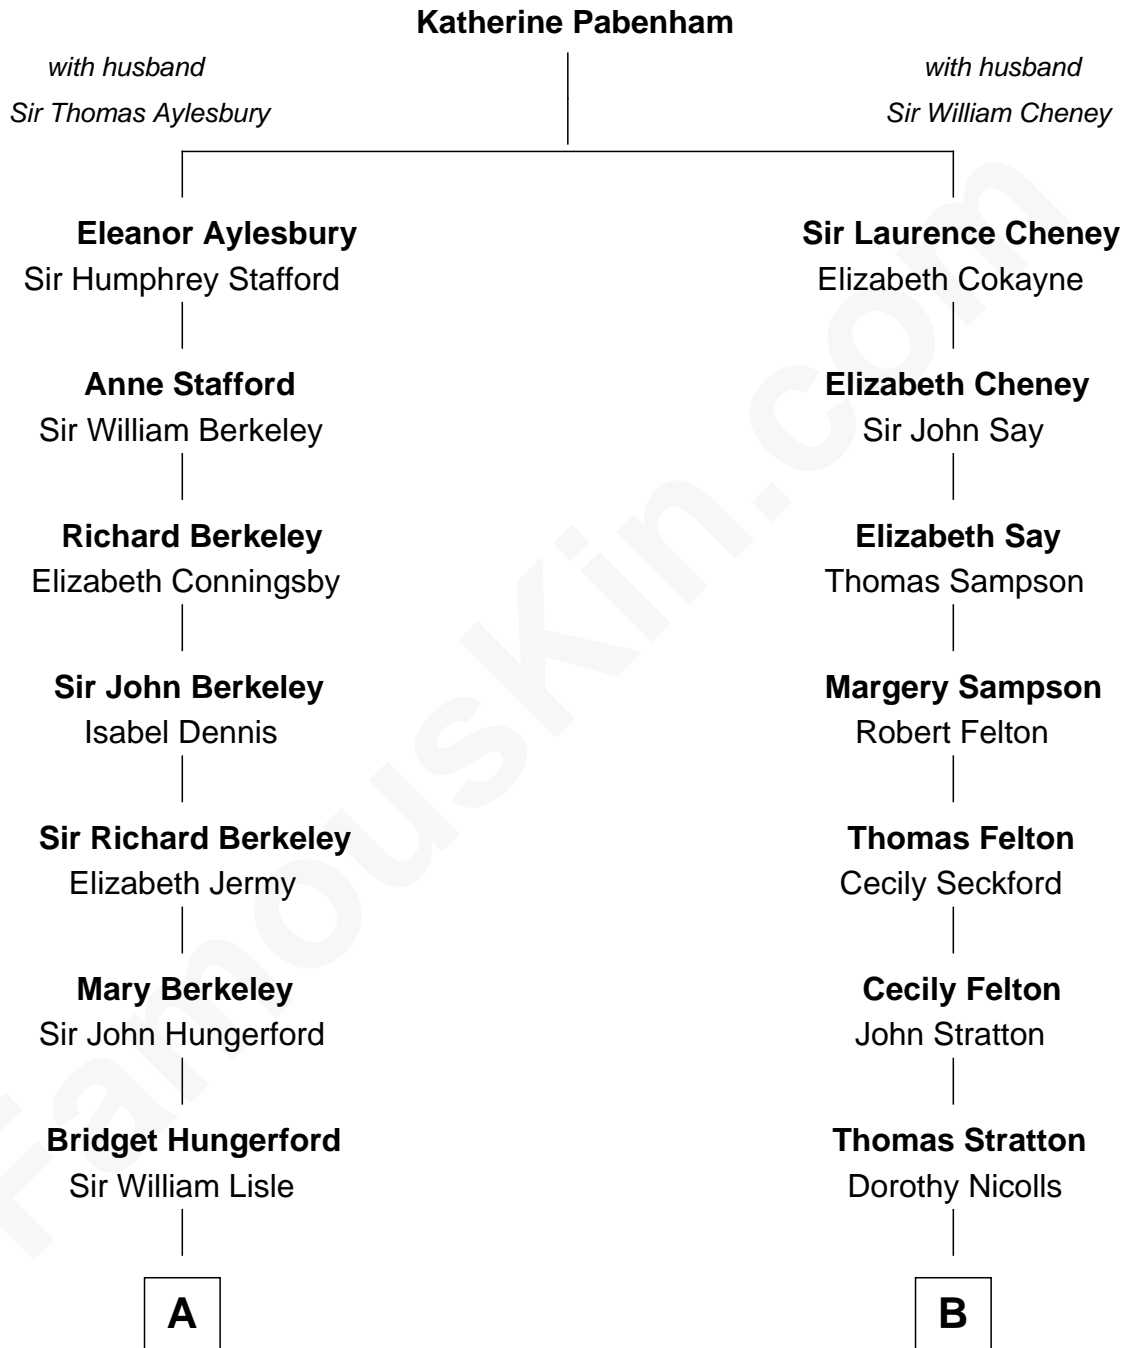

**FamousKin.com**  
**Relationship Chart of**  
**George H. W. Bush**  
*41st U.S. President*

**18th cousin 1 time removed of**  
**John Lithgow**  
*Stage, TV, and Movie Actor*

**C**

**Prescott Sheldon Bush**

Dorothy Wear Walker

**George H. W. Bush**

*41st U.S. President*

**D**

**Arthur Washington Lithgow**

Ina Berenice Robinson

**Arthur Washington Lithgow**

Sarah Jane Price

**John Lithgow**

*Stage, TV, and Movie Actor*